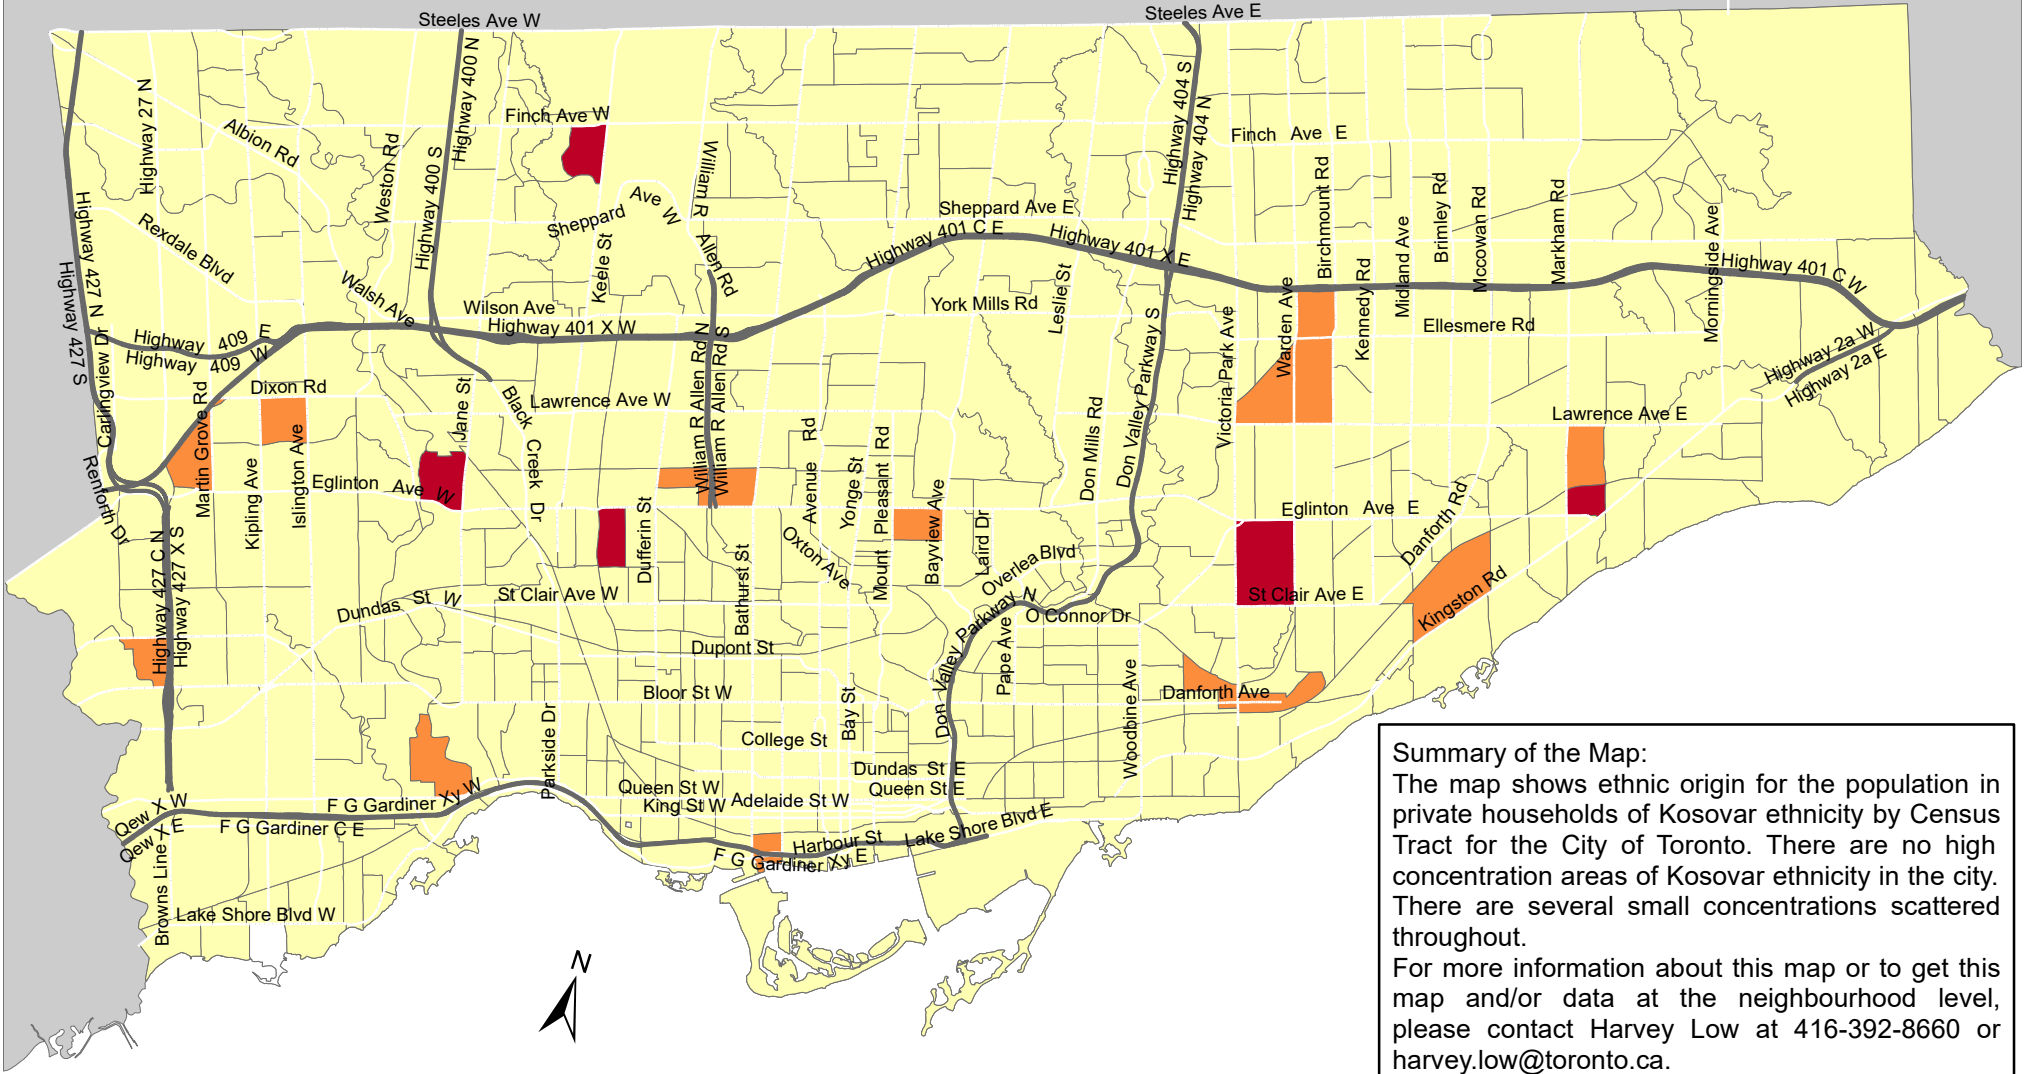

City of Toronto Ethnic Origin - Kosovar 2016

Summary of the Map:
 The map shows ethnic origin for the population in private households of Kosovar ethnicity by Census Tract for the City of Toronto. There are no high concentration areas of Kosovar ethnicity in the city. There are several small concentrations scattered throughout.
 For more information about this map or to get this map and/or data at the neighbourhood level, please contact Harvey Low at 416-392-8660 or harvey.low@toronto.ca.

Ethnic Origin - Kosovar

 0	 Not available/ No data
 1 - 15	 Expressway
 16 - 30	 Major Arterial

Source: City of Toronto;
 Statistics Canada 2016 Census.

Copyright © 2018 City of Toronto. All Rights Reserved.
 Published: May 2018.