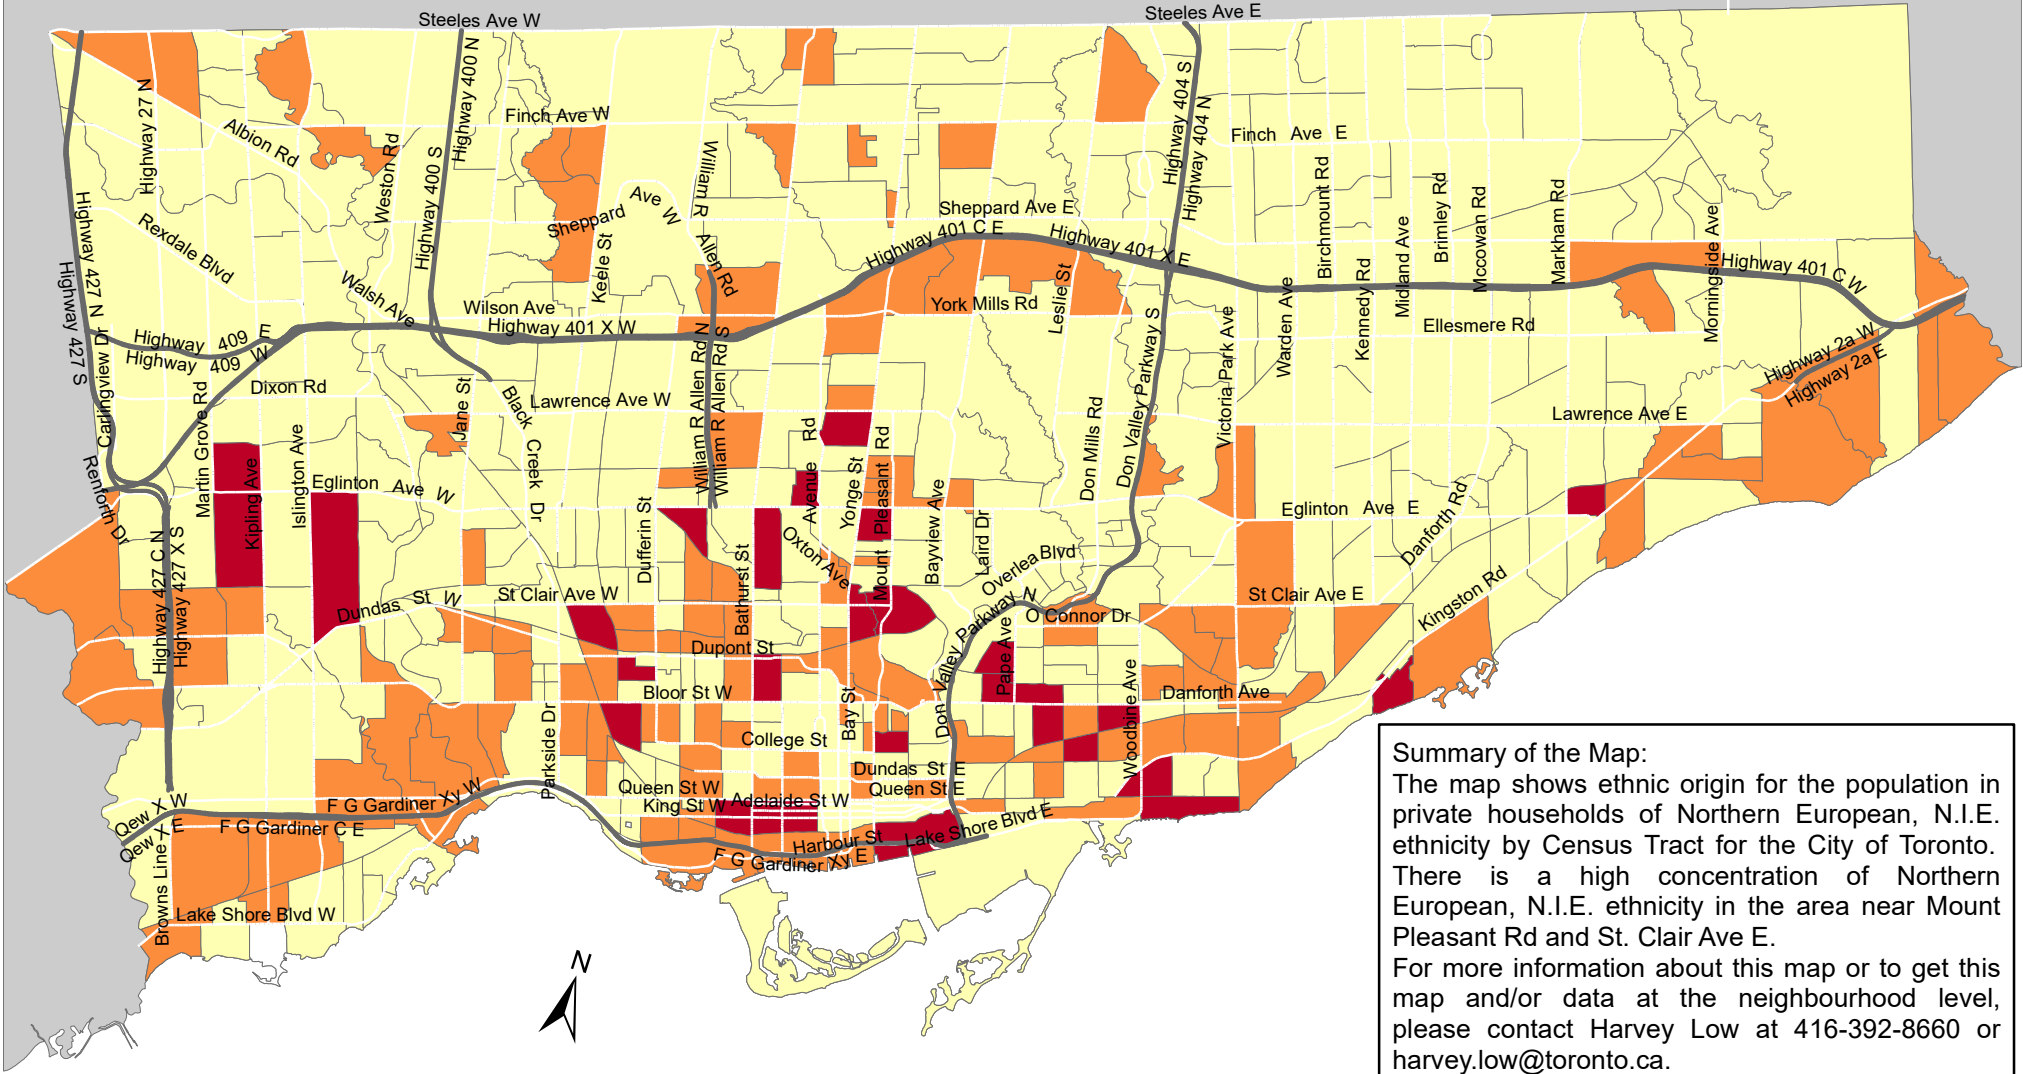

City of Toronto Ethnic Origin - Northern European, N.I.E. 2016

Summary of the Map:
 The map shows ethnic origin for the population in private households of Northern European, N.I.E. ethnicity by Census Tract for the City of Toronto. There is a high concentration of Northern European, N.I.E. ethnicity in the area near Mount Pleasant Rd and St. Clair Ave E.
 For more information about this map or to get this map and/or data at the neighbourhood level, please contact Harvey Low at 416-392-8660 or harvey.low@toronto.ca.