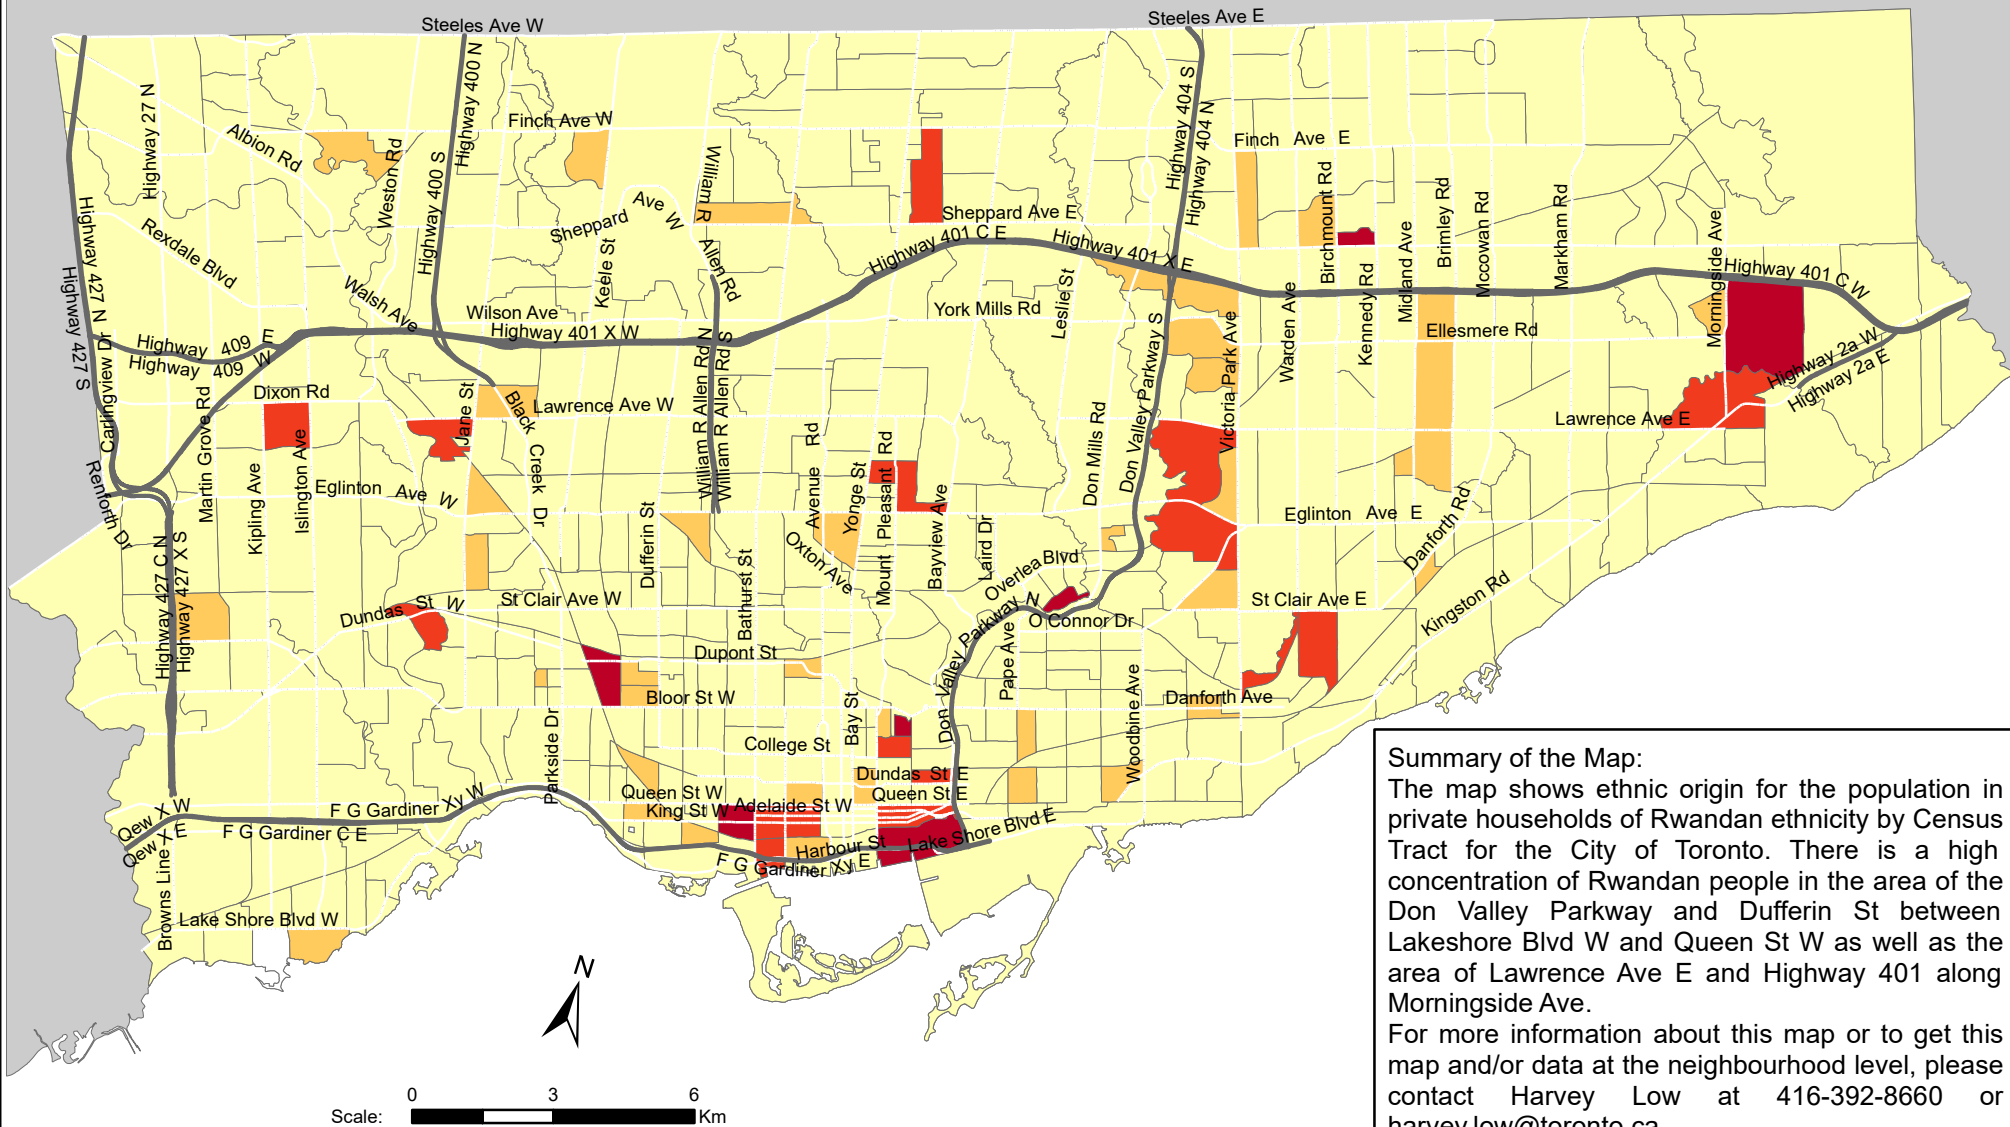

City of Toronto Ethnic Origin - Rwandan 2016

Summary of the Map:
 The map shows ethnic origin for the population in private households of Rwandan ethnicity by Census Tract for the City of Toronto. There is a high concentration of Rwandan people in the area of the Don Valley Parkway and Dufferin St between Lakeshore Blvd W and Queen St W as well as the area of Lawrence Ave E and Highway 401 along Morningside Ave.
 For more information about this map or to get this map and/or data at the neighbourhood level, please contact Harvey Low at 416-392-8660 or harvey.low@toronto.ca.

Ethnic Origin - Rwandan

- Not available/ No data
- Expressway
- Major Arterial

Source: City of Toronto;
 Statistics Canada 2016 Census.

Copyright © 2018 City of Toronto. All Rights Reserved.
 Published: May 2018.