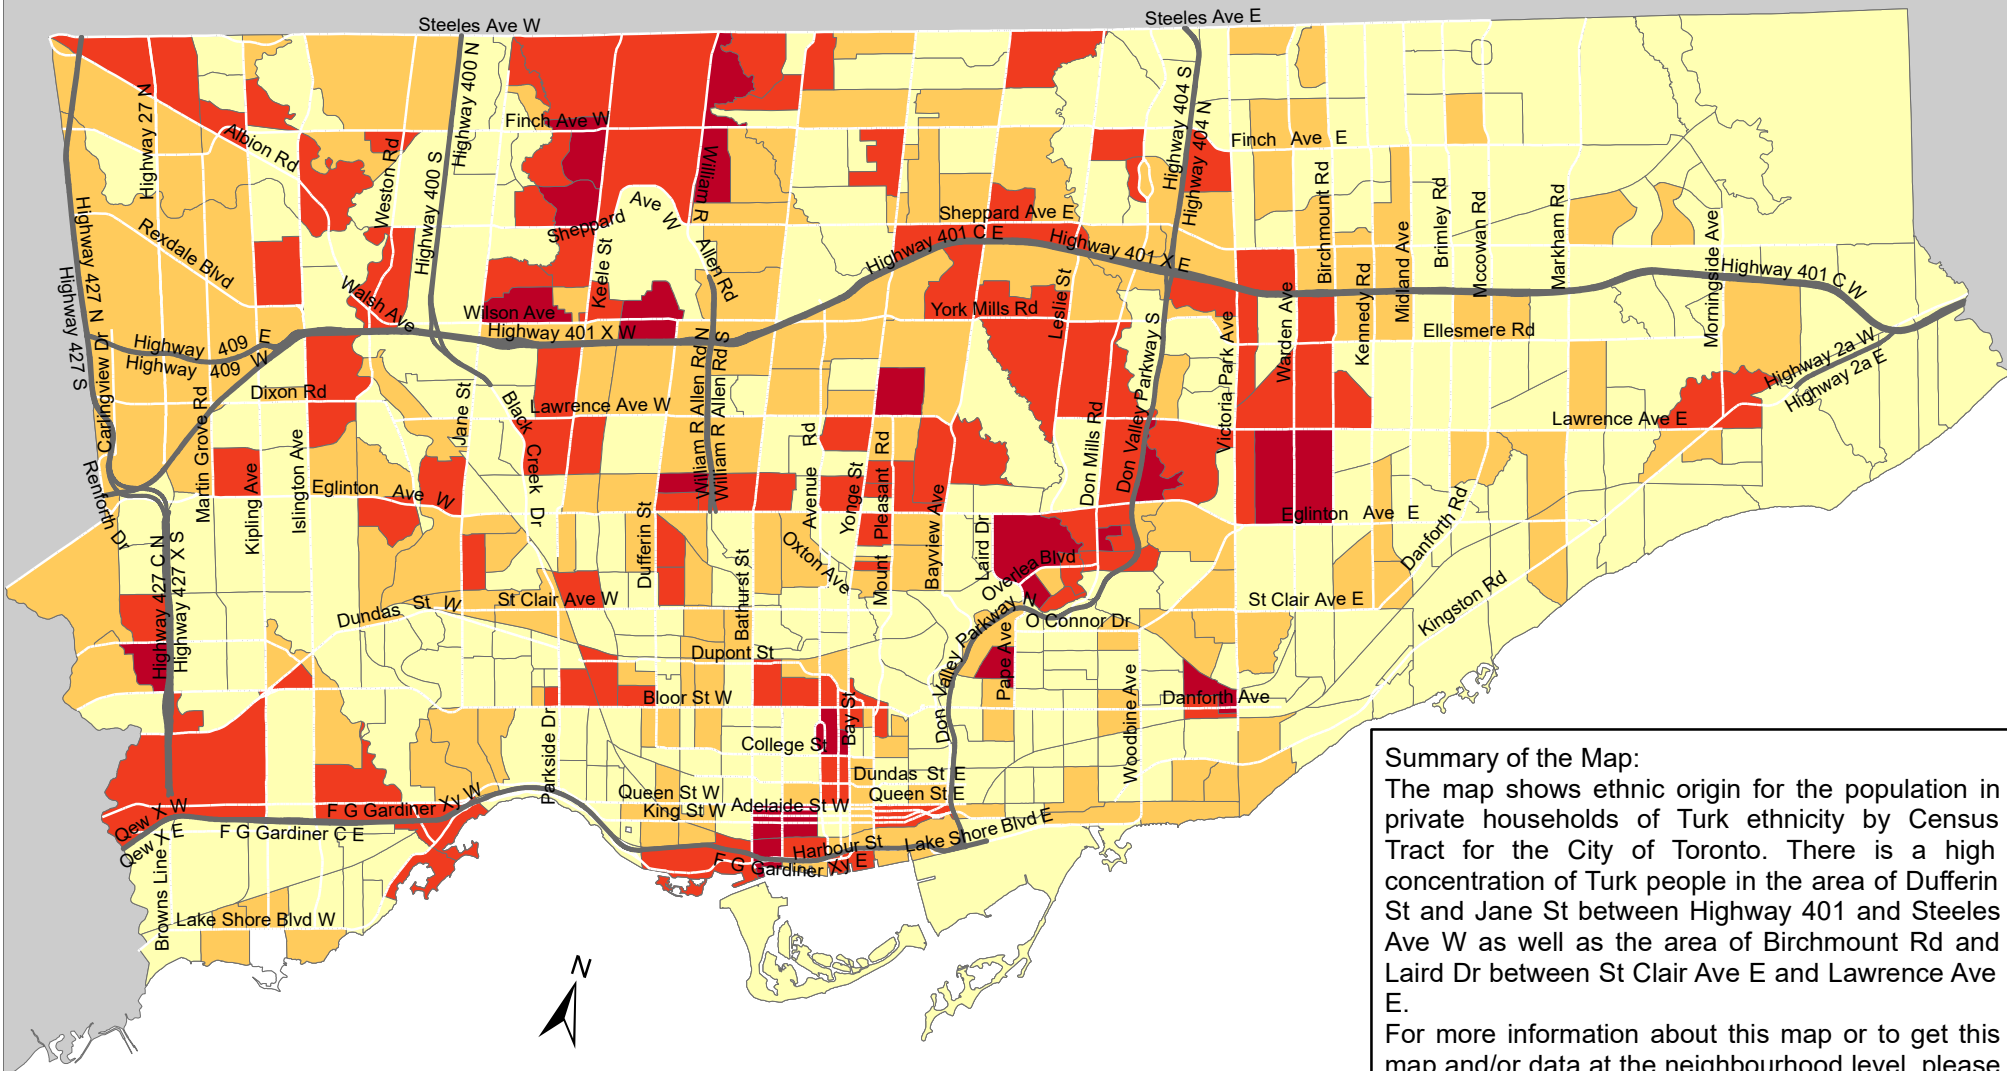

City of Toronto Ethnic Origin - Turk 2016

Summary of the Map:
 The map shows ethnic origin for the population in private households of Turk ethnicity by Census Tract for the City of Toronto. There is a high concentration of Turk people in the area of Dufferin St and Jane St between Highway 401 and Steeles Ave W as well as the area of Birchmount Rd and Laird Dr between St Clair Ave E and Lawrence Ave E.
 For more information about this map or to get this map and/or data at the neighbourhood level, please contact Harvey Low at 416-392-8660 or harvey.low@toronto.ca.

Ethnic Origin - Turk

- 0 - 15
- 16 - 40
- 41 - 90
- 91 - 175

- Not available/ No data
- Expressway
- Major Arterial

Source: City of Toronto; Statistics Canada 2016 Census.
 Copyright © 2018 City of Toronto. All Rights Reserved. Published: May 2018.
 Prepared by: Social Research and Analysis Unit. Contact: spar@toronto.ca.
 N.I.E = Not included elsewhere
 N.O.S = Not otherwise specified