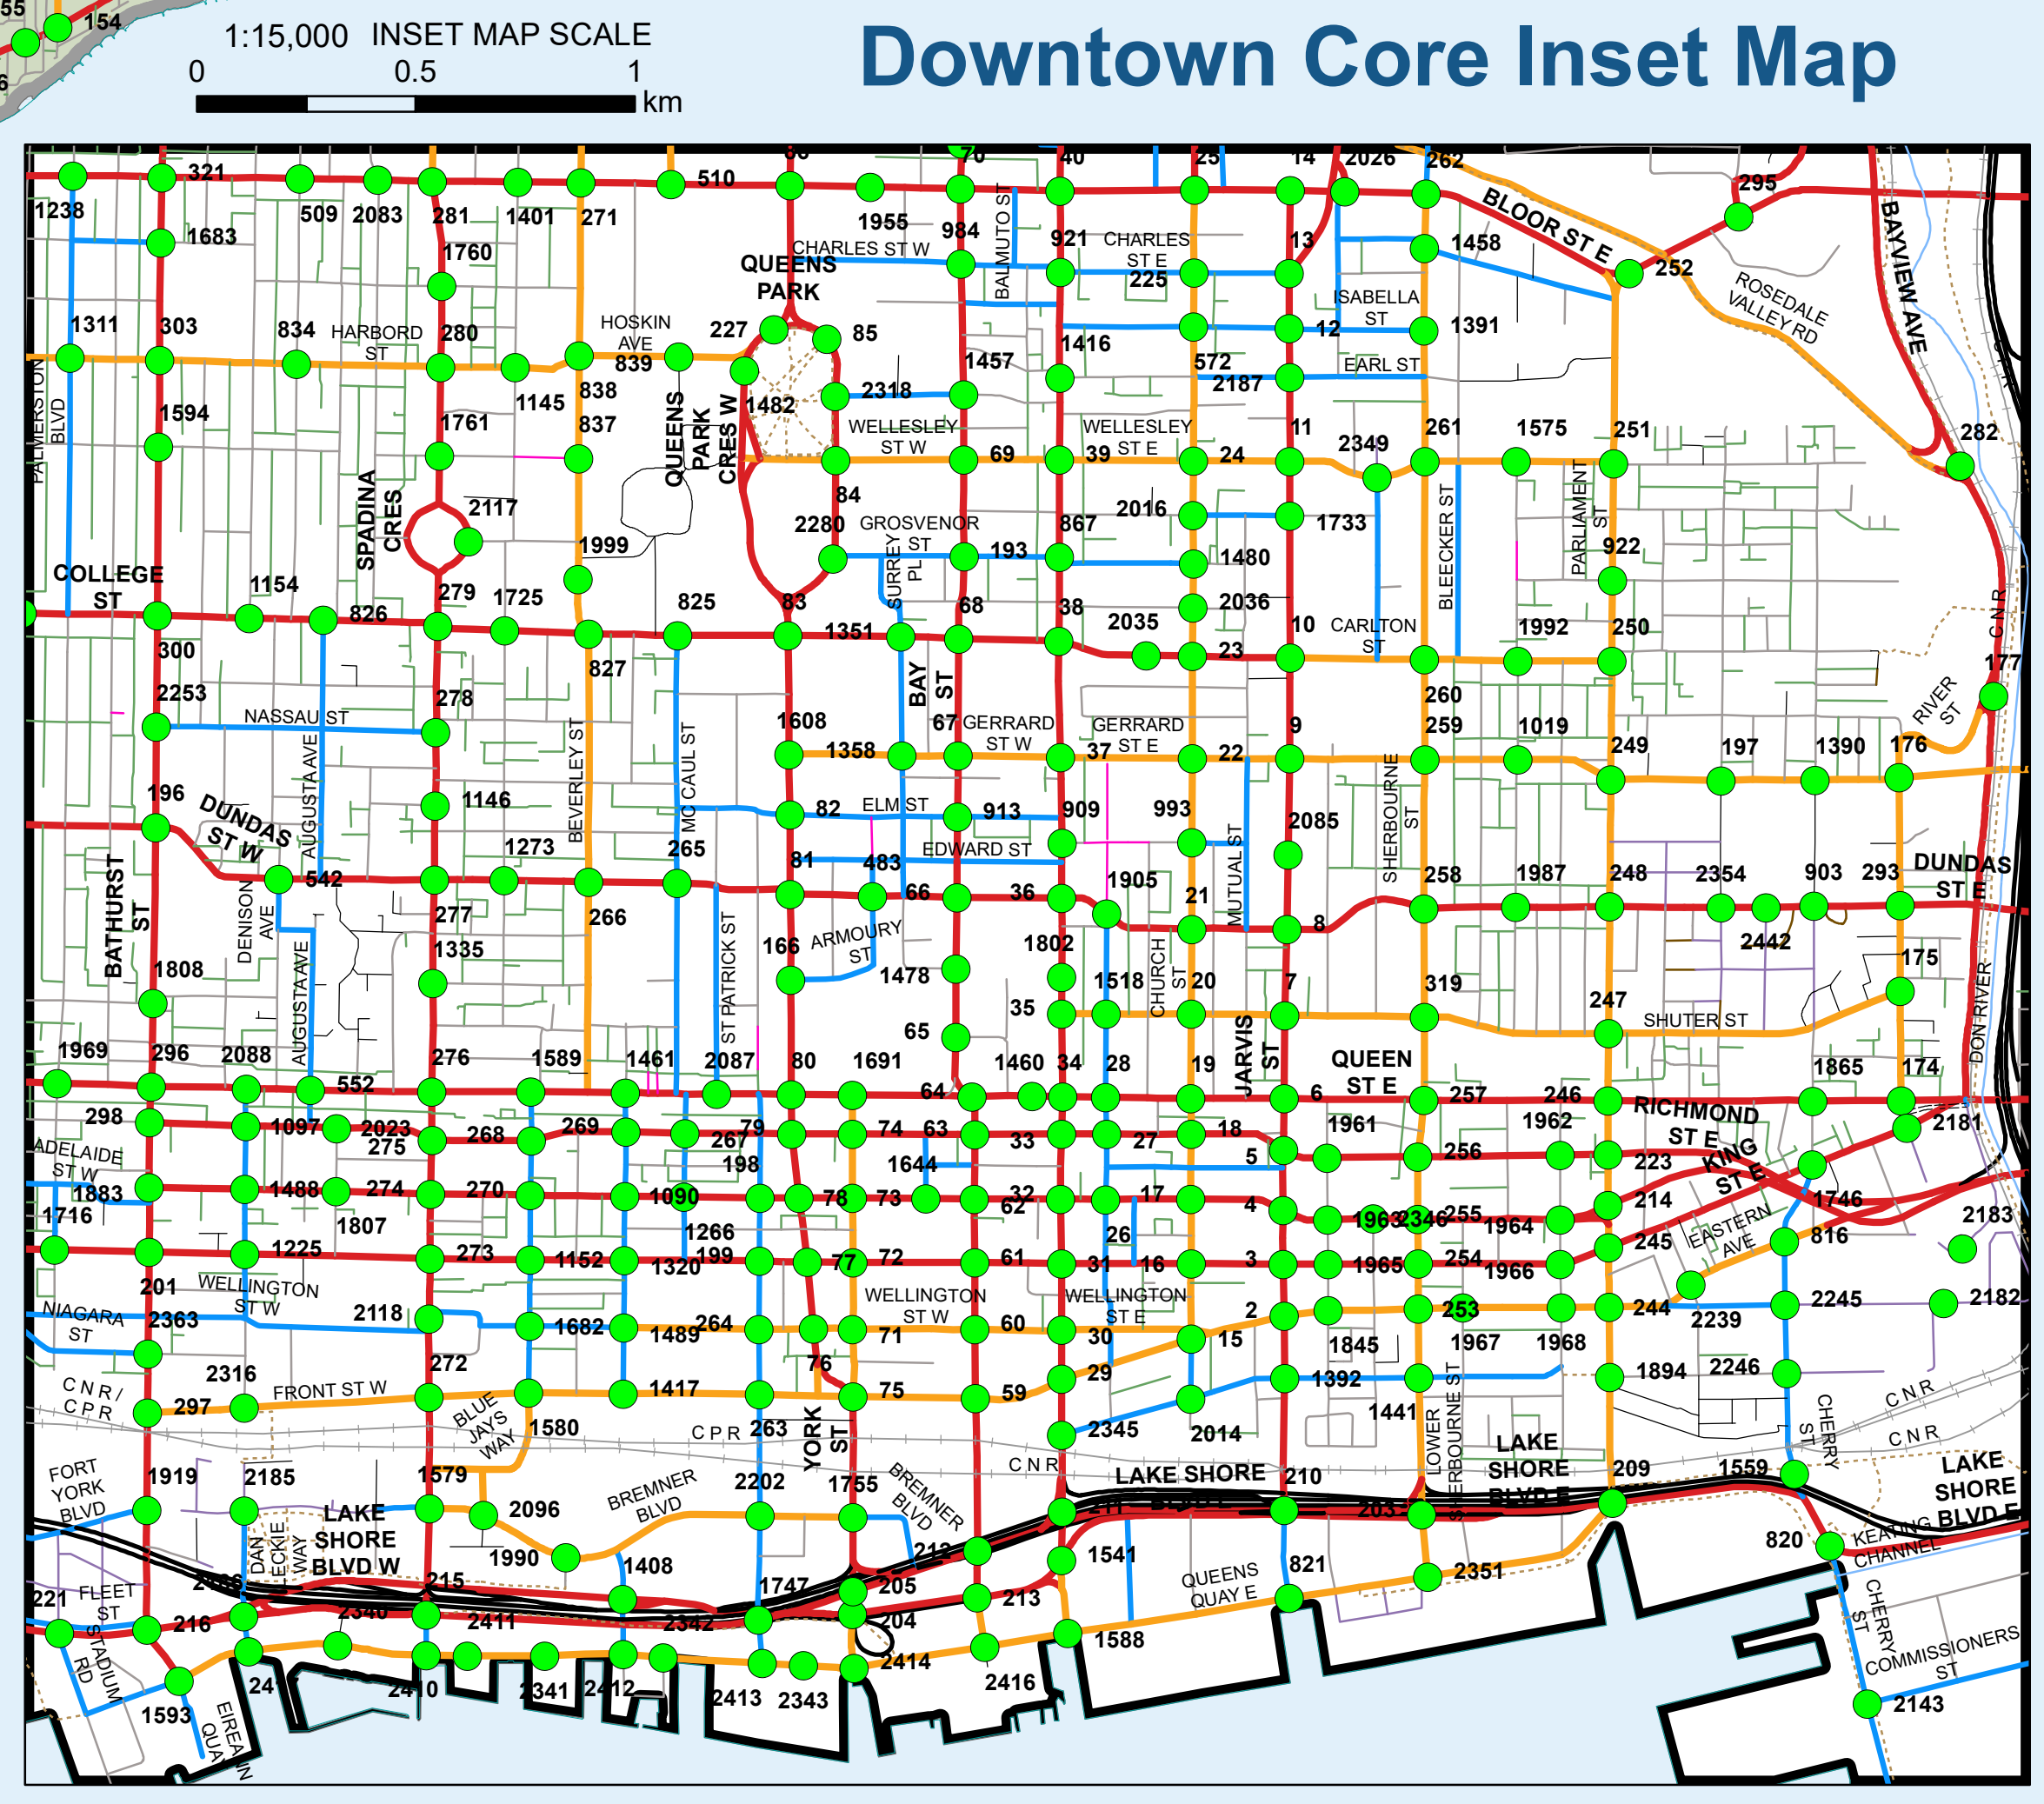

City of Toronto

Traffic Control Signal Locations

TORONTO Transportation Services
 Traffic Management Centre
 ITS Operations
 703 Don Mills Rd, 4th Floor
 Toronto, Ontario, M3C 3N3
 Prepared by Boris Guenkin
 July 3, 2018

LEGEND

- Traffic Control Signals
- Provincial Expressway
- City Expressway
- Major Arterial
- Minor Arterial
- Collector
- Local
- Laneway
- River
- Railway
- Trail
- Hydro Line
- Walkway

Downtown Core Inset Map