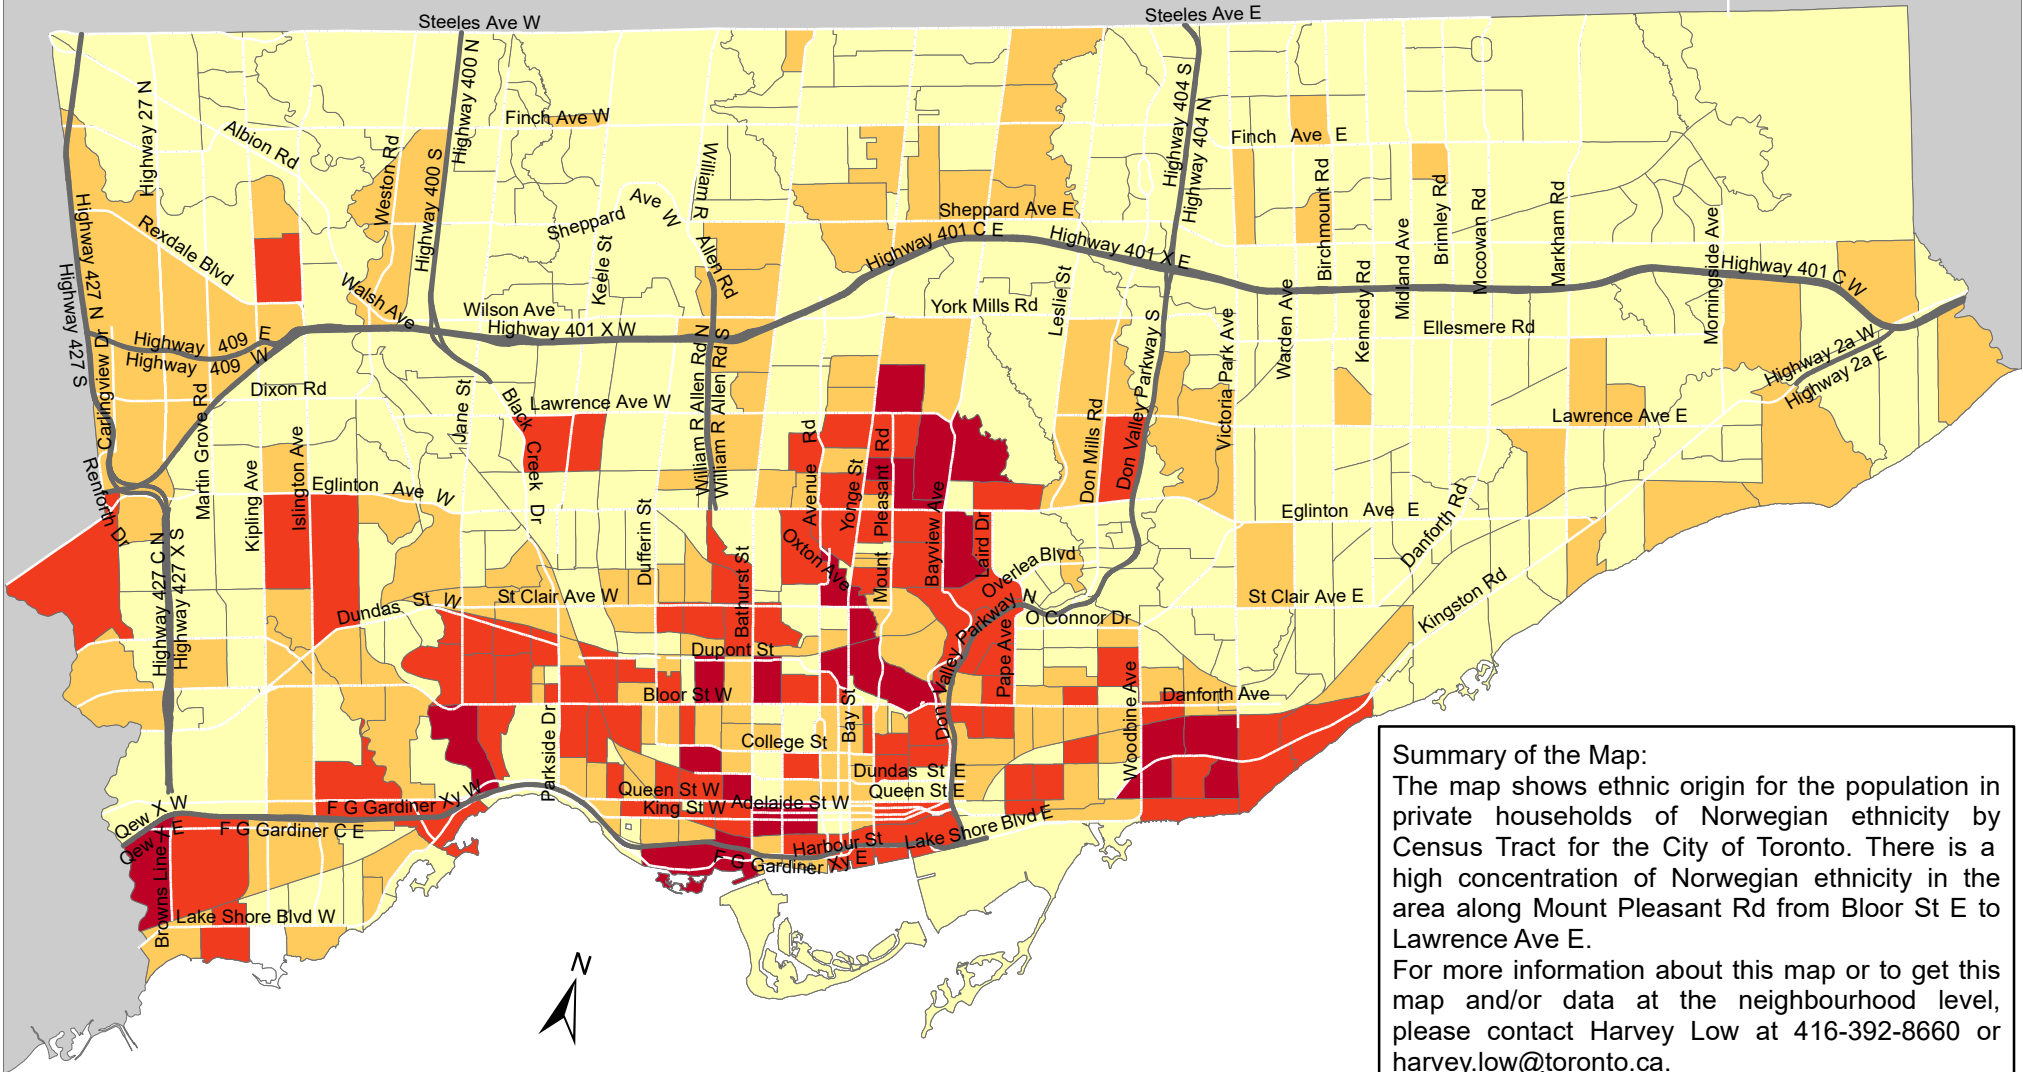

City of Toronto Ethnic Origin - Norwegian 2016

Summary of the Map:
 The map shows ethnic origin for the population in private households of Norwegian ethnicity by Census Tract for the City of Toronto. There is a high concentration of Norwegian ethnicity in the area along Mount Pleasant Rd from Bloor St E to Lawrence Ave E.
 For more information about this map or to get this map and/or data at the neighbourhood level, please contact Harvey Low at 416-392-8660 or harvey.low@toronto.ca.