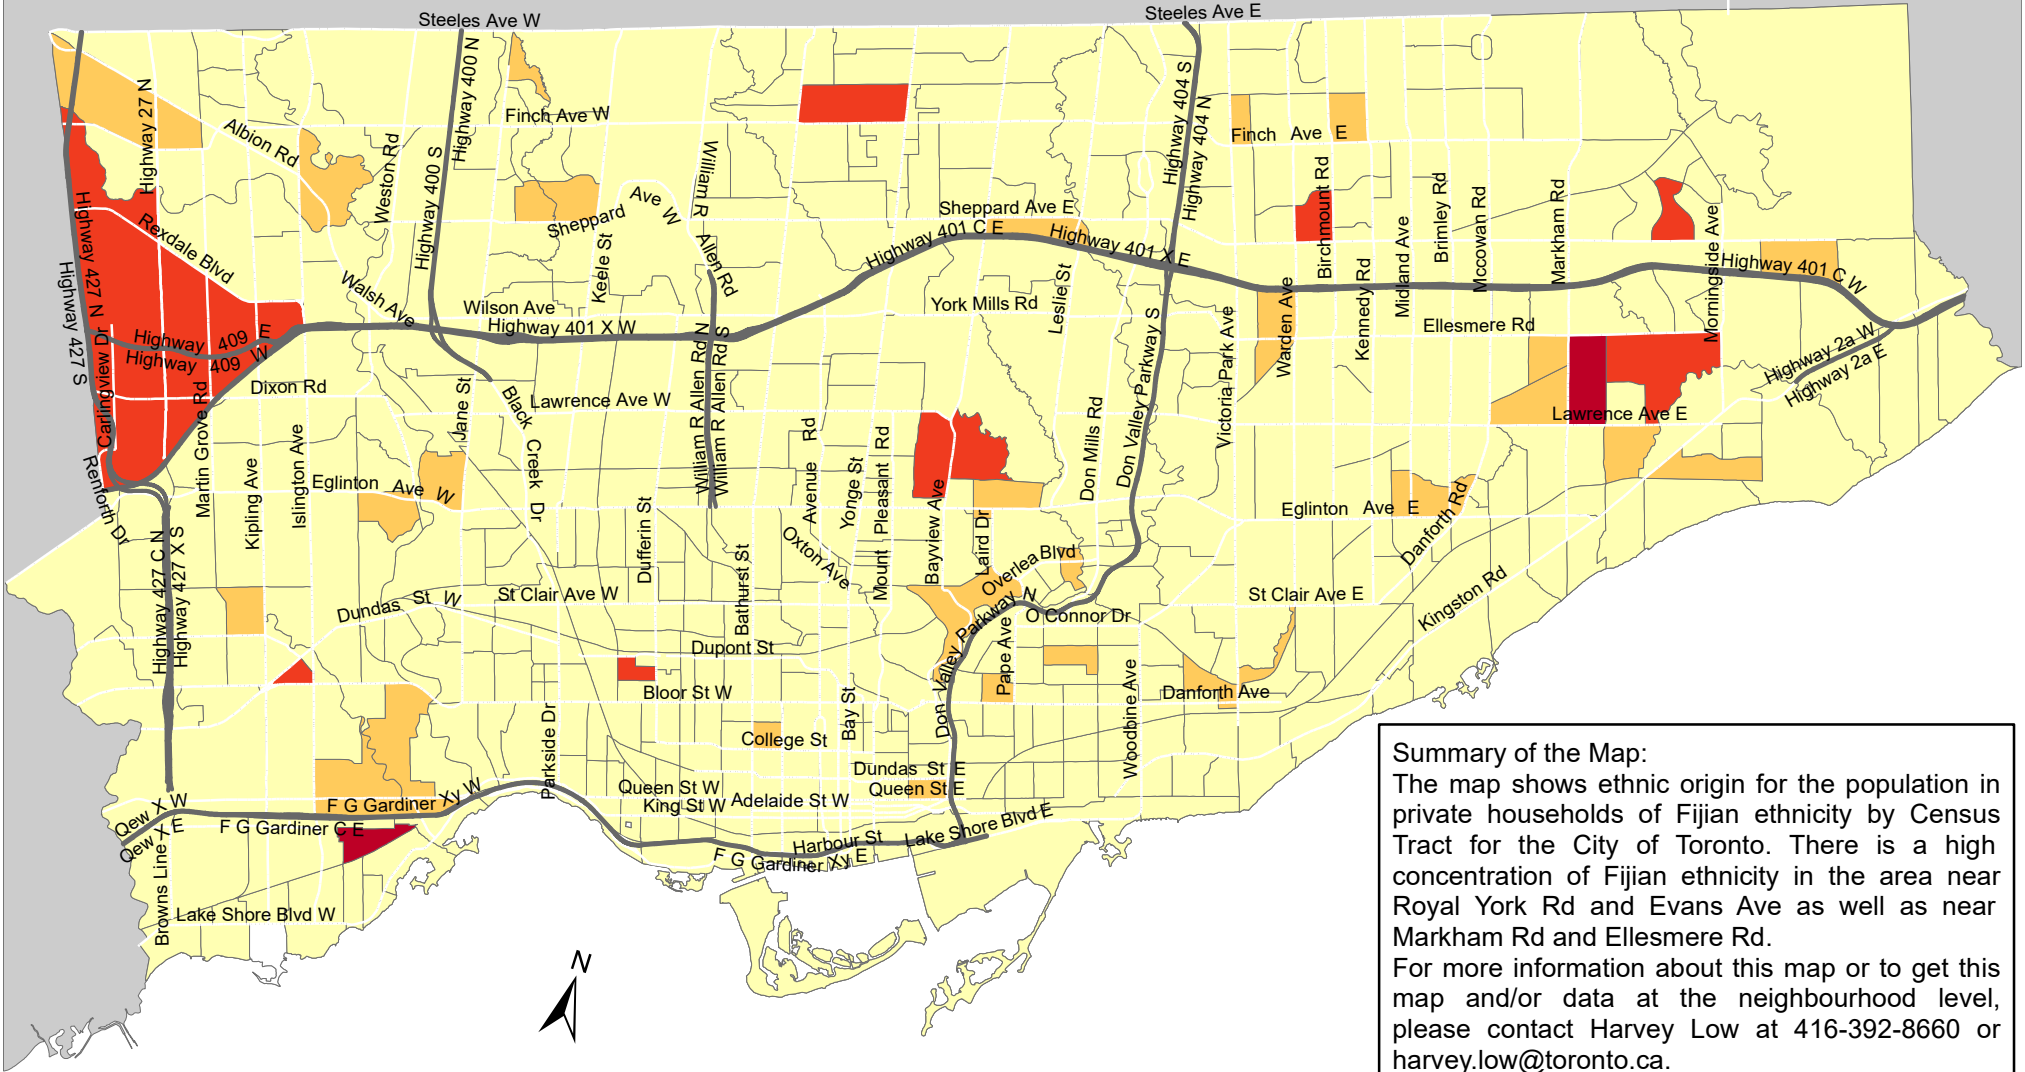

City of Toronto Ethnic Origin - Fijian 2016

Summary of the Map:
 The map shows ethnic origin for the population in private households of Fijian ethnicity by Census Tract for the City of Toronto. There is a high concentration of Fijian ethnicity in the area near Royal York Rd and Evans Ave as well as near Markham Rd and Ellesmere Rd.
 For more information about this map or to get this map and/or data at the neighbourhood level, please contact Harvey Low at 416-392-8660 or harvey.low@toronto.ca.