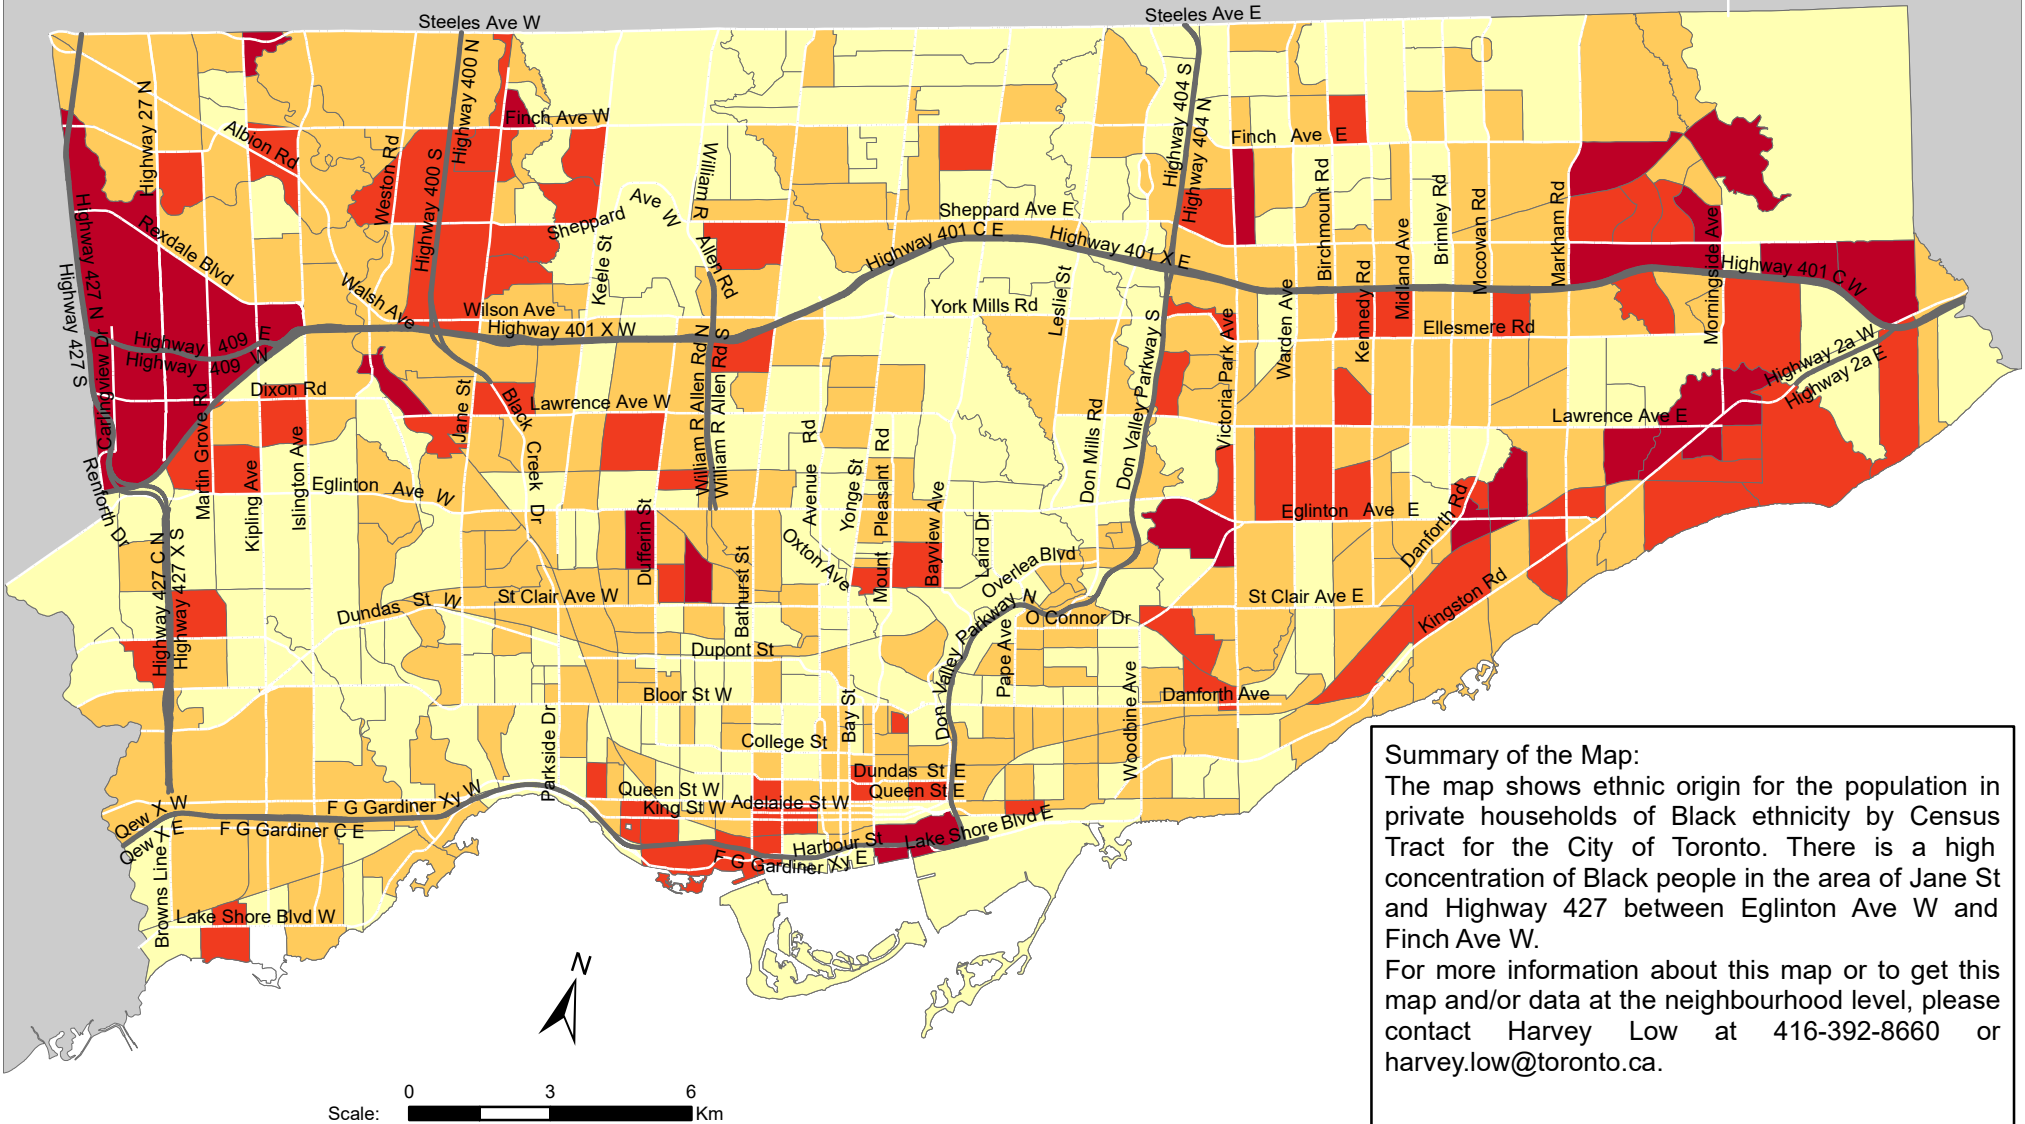

City of Toronto Ethnic Origin - Black, n.o.s. 2016

Summary of the Map:
 The map shows ethnic origin for the population in private households of Black ethnicity by Census Tract for the City of Toronto. There is a high concentration of Black people in the area of Jane St and Highway 427 between Eglinton Ave W and Finch Ave W.
 For more information about this map or to get this map and/or data at the neighbourhood level, please contact Harvey Low at 416-392-8660 or harvey.low@toronto.ca.

Ethnic Origin - Black, n.o.s.

- Not available/ No data
- Expressway
- Major Arterial

Source: City of Toronto;
 Statistics Canada 2016 Census.

Copyright © 2018 City of Toronto. All Rights Reserved.
 Published: May 2018.