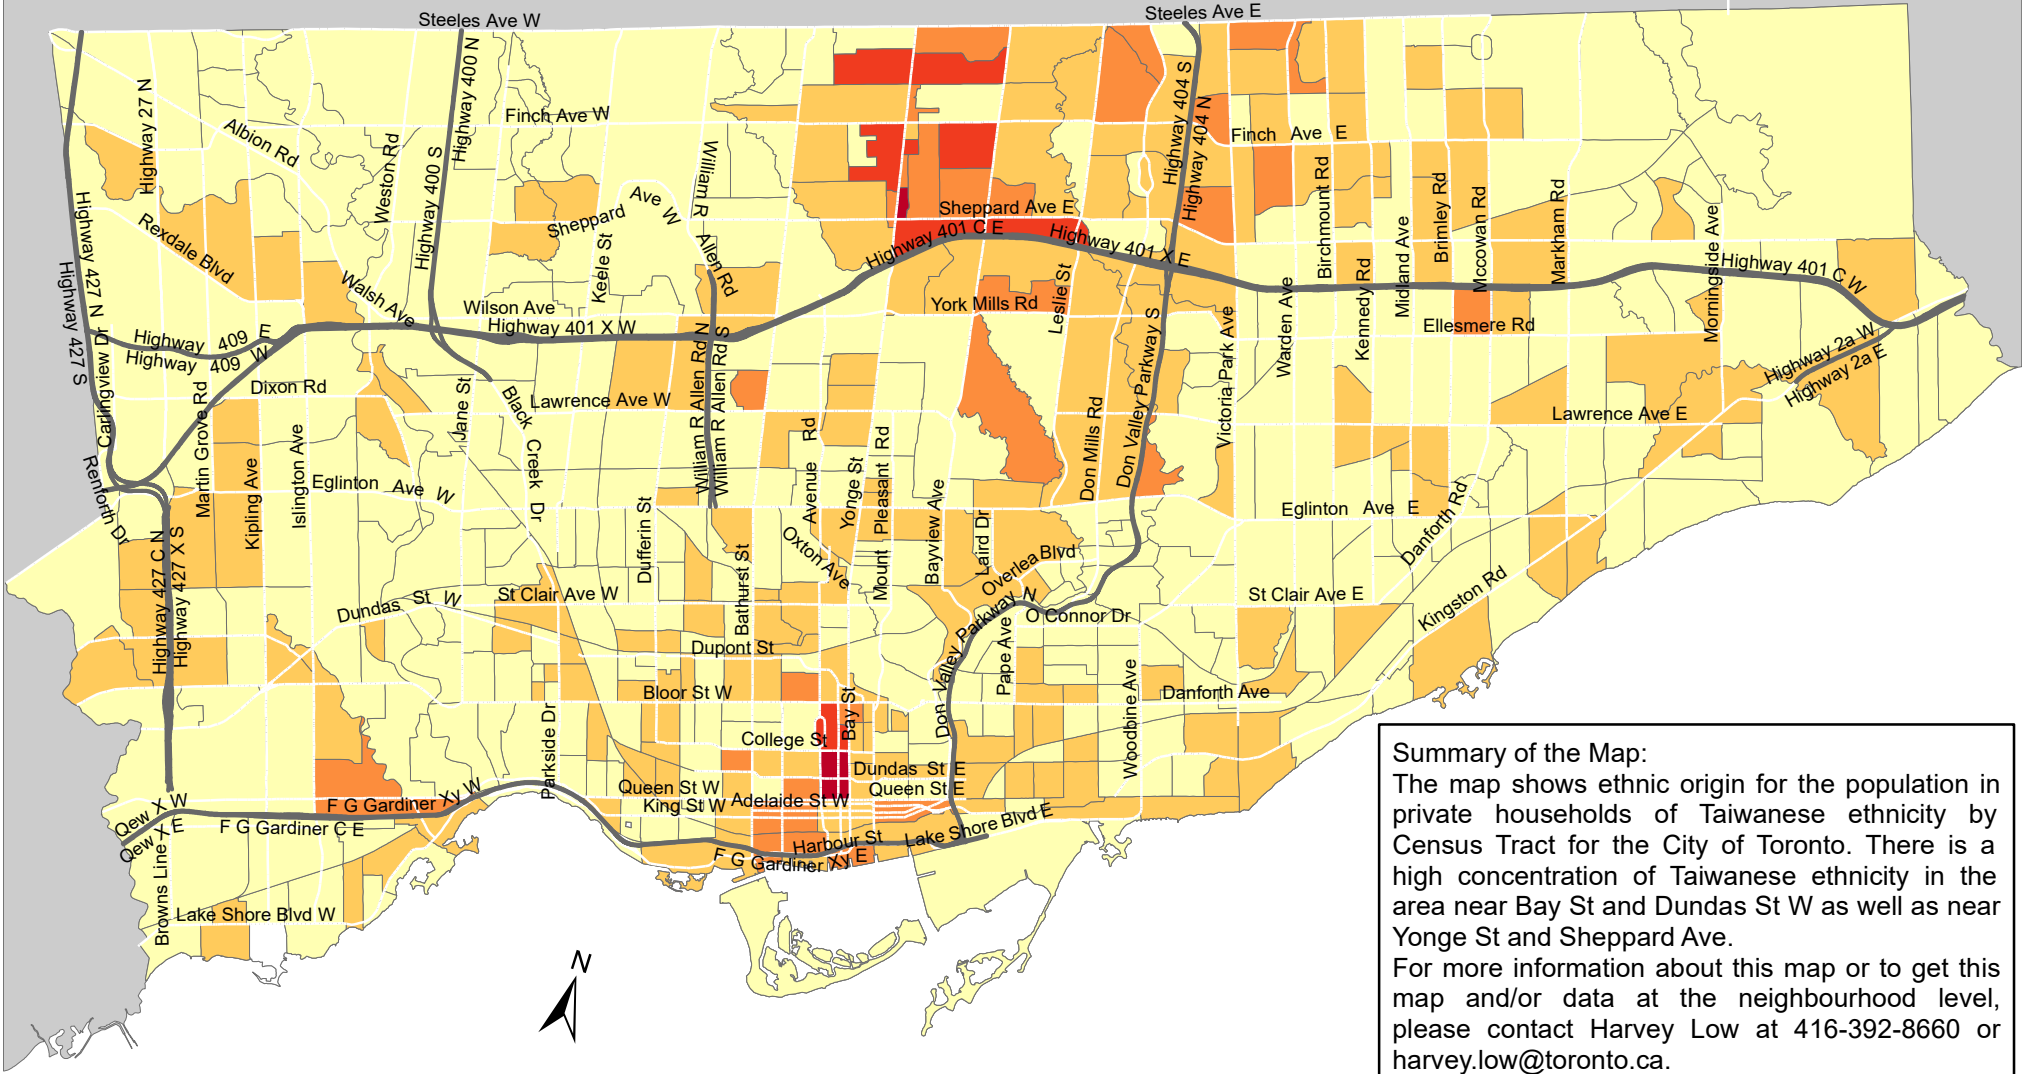

# City of Toronto Ethnic Origin - Taiwanese 2016

**Summary of the Map:**  
 The map shows ethnic origin for the population in private households of Taiwanese ethnicity by Census Tract for the City of Toronto. There is a high concentration of Taiwanese ethnicity in the area near Bay St and Dundas St W as well as near Yonge St and Sheppard Ave.  
 For more information about this map or to get this map and/or data at the neighbourhood level, please contact Harvey Low at 416-392-8660 or [harvey.low@toronto.ca](mailto:harvey.low@toronto.ca).