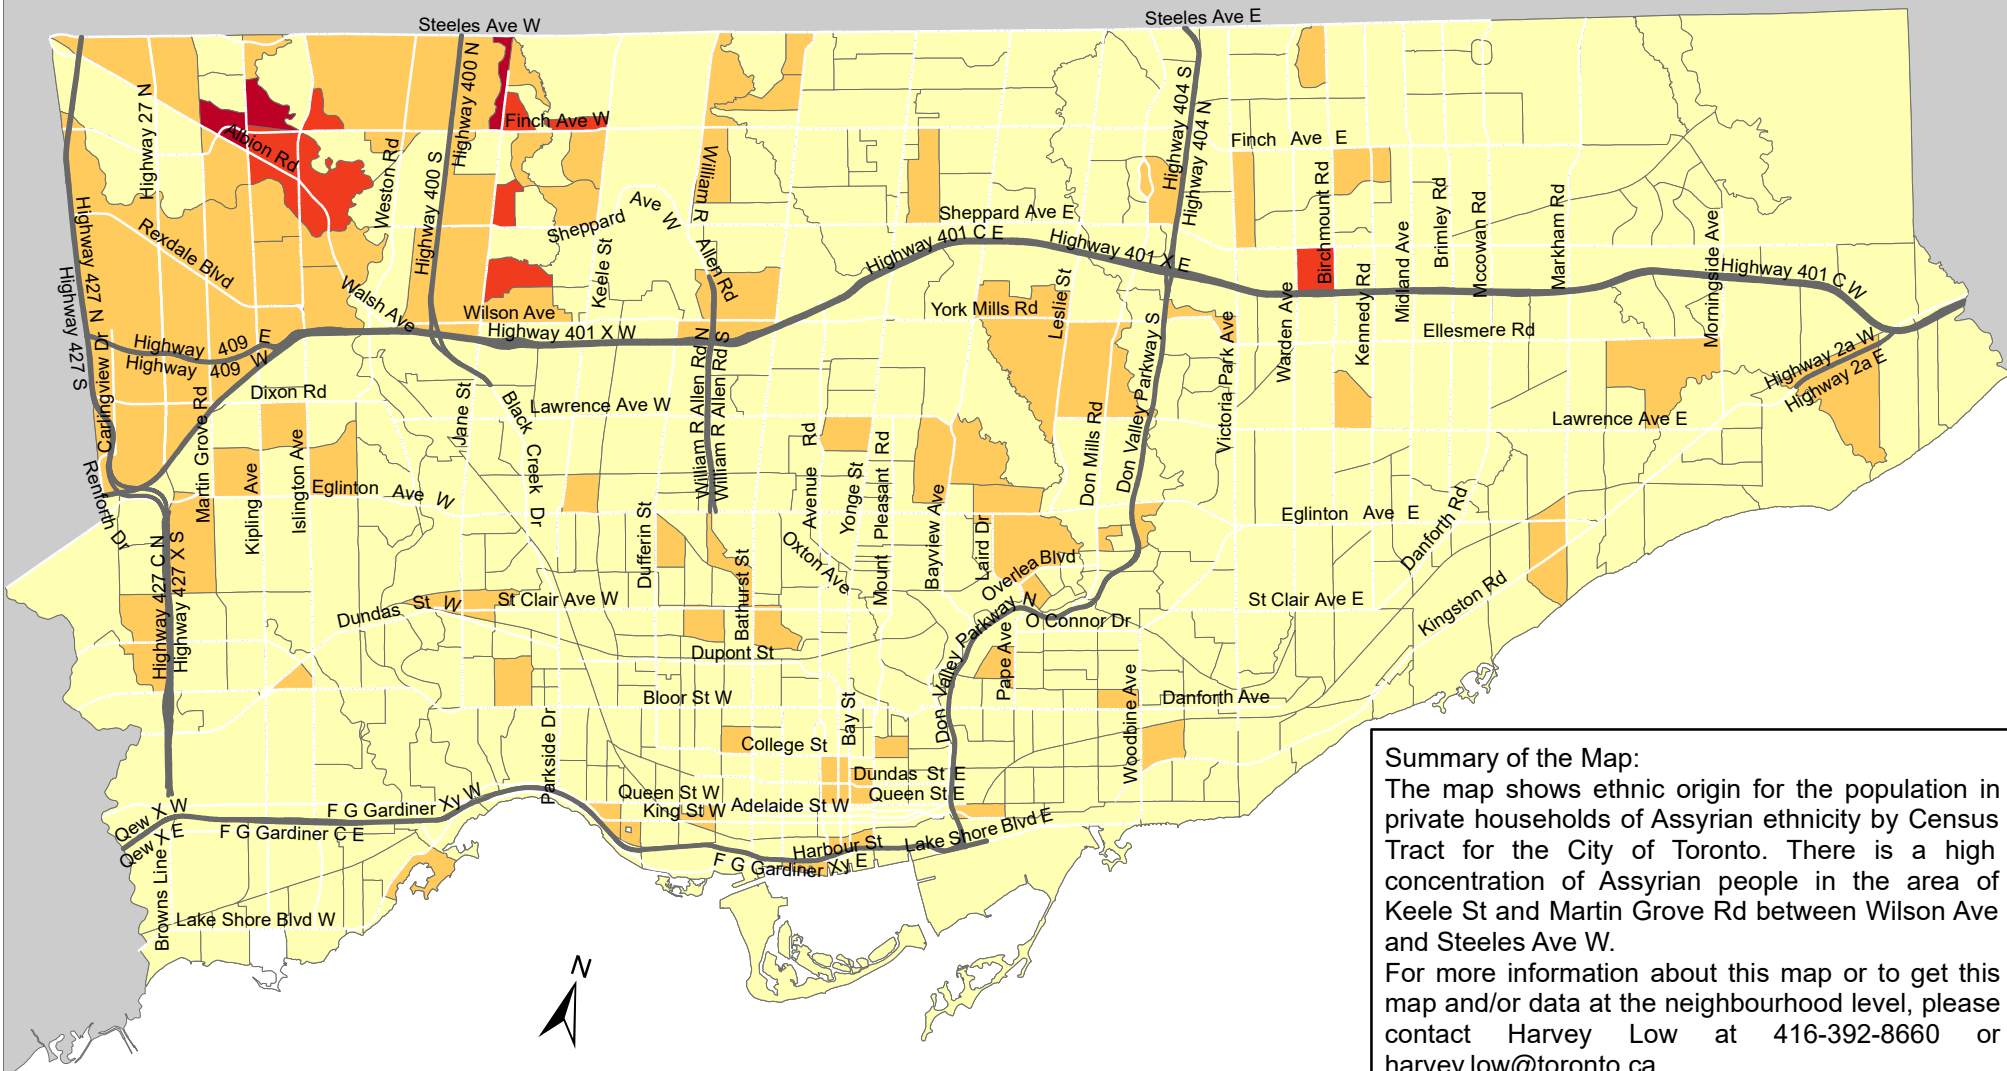

# City of Toronto Ethnic Origin - Assyrian 2016

**Summary of the Map:**  
 The map shows ethnic origin for the population in private households of Assyrian ethnicity by Census Tract for the City of Toronto. There is a high concentration of Assyrian people in the area of Keele St and Martin Grove Rd between Wilson Ave and Steeles Ave W.  
 For more information about this map or to get this map and/or data at the neighbourhood level, please contact Harvey Low at 416-392-8660 or [harvey.low@toronto.ca](mailto:harvey.low@toronto.ca).

## Ethnic Origin - Assyrian

- 0
- 1 - 35
- 36 - 140
- 141 - 735

- Not available/ No data
- Expressway
- Major Arterial

Source: City of Toronto;  
 Statistics Canada 2016 Census.

Copyright © 2018 City of Toronto. All Rights Reserved.  
 Published: May 2018.