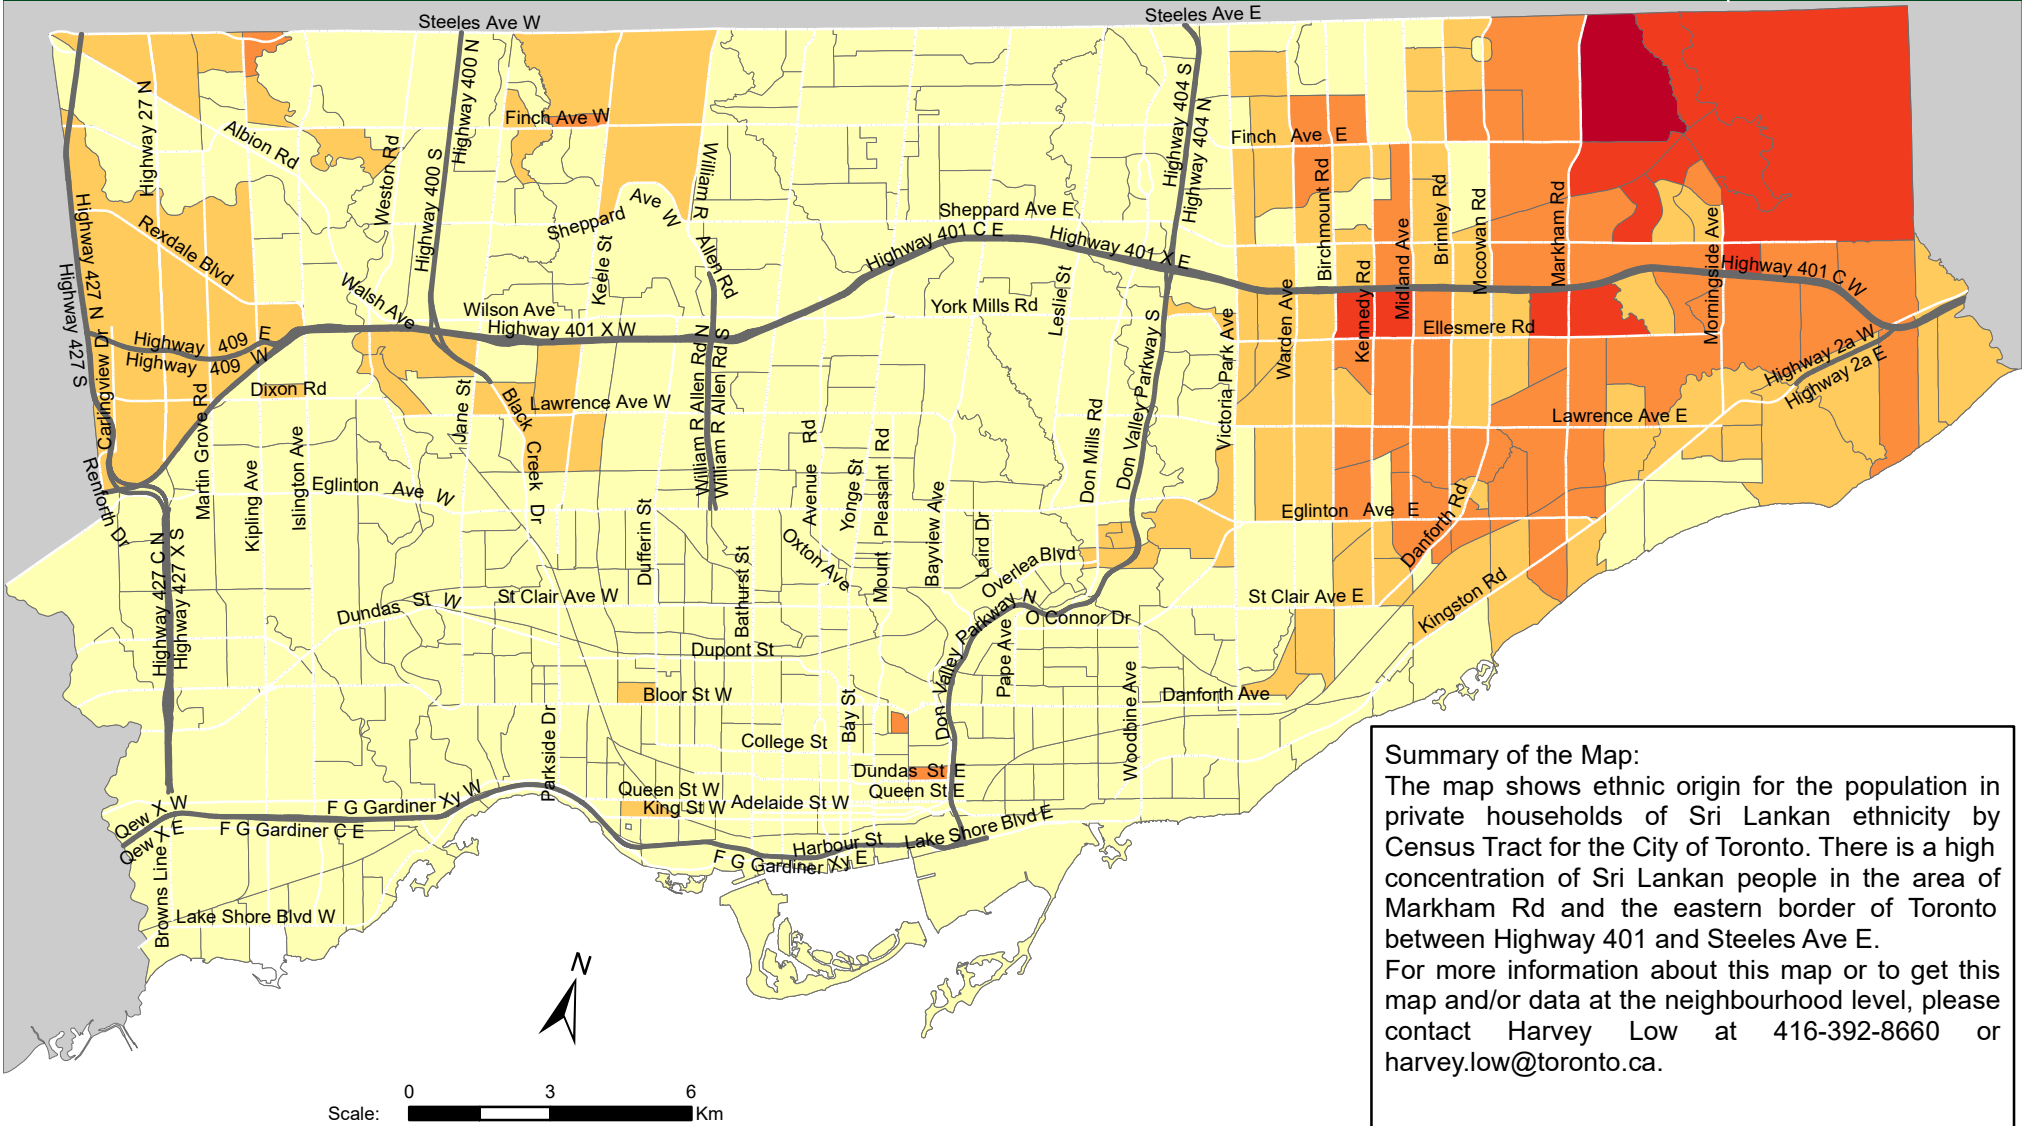

City of Toronto Ethnic Origin - Sri Lankan 2016

Ethnic Origin - Sri Lankan

White box: Not available/ No data

Thick grey line: Expressway
 Thin grey line: Major Arterial

Source: City of Toronto;
 Statistics Canada 2016 Census.