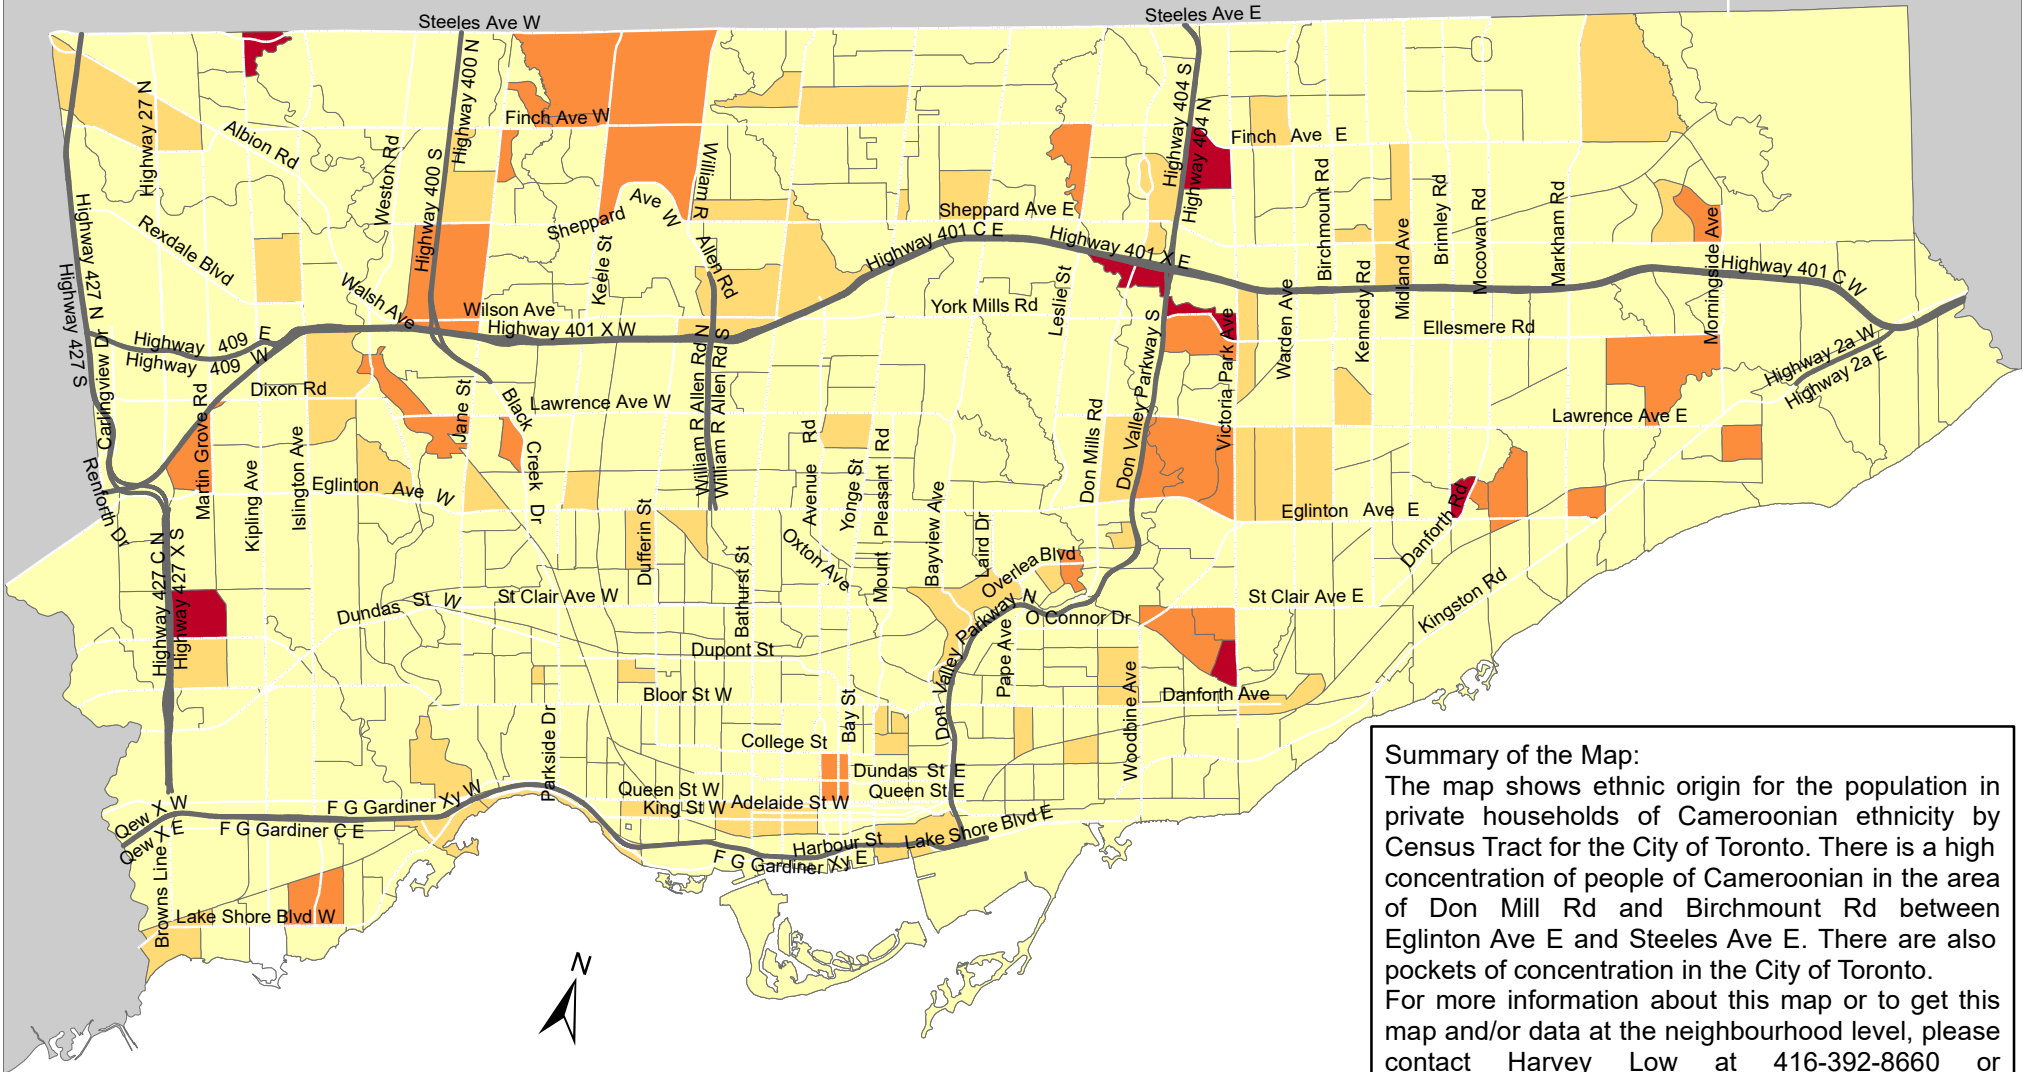

# City of Toronto Ethnic Origin - Cameroonian 2016

**Summary of the Map:**  
 The map shows ethnic origin for the population in private households of Cameroonian ethnicity by Census Tract for the City of Toronto. There is a high concentration of people of Cameroonian in the area of Don Mill Rd and Birchmount Rd between Eglinton Ave E and Steeles Ave E. There are also pockets of concentration in the City of Toronto. For more information about this map or to get this map and/or data at the neighbourhood level, please contact Harvey Low at 416-392-8660 or harvey.low@toronto.ca.

## Ethnic Origin - Cameroonian

- Not available/ No data
- Expressway
- Major Arterial

Source: City of Toronto;  
 Statistics Canada 2016 Census.

Copyright © 2018 City of Toronto. All Rights Reserved.  
 Published: May 2018.