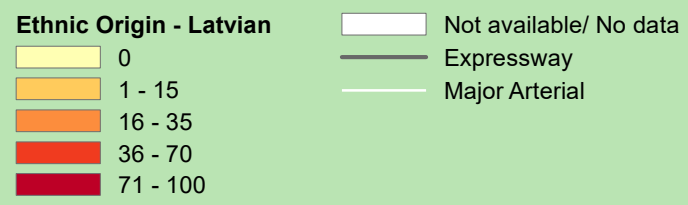

# City of Toronto Ethnic Origin - Latvian 2016

**Summary of the Map:**  
 The map shows ethnic origin for the population in private households of Latvian ethnicity by Census Tract for the City of Toronto. There is a high concentration of Latvian ethnicity in the area along Jane St from Bloor St W to Dundas St W. For more information about this map or to get this map and/or data at the neighbourhood level, please contact Harvey Low at 416-392-8660 or [harvey.low@toronto.ca](mailto:harvey.low@toronto.ca).