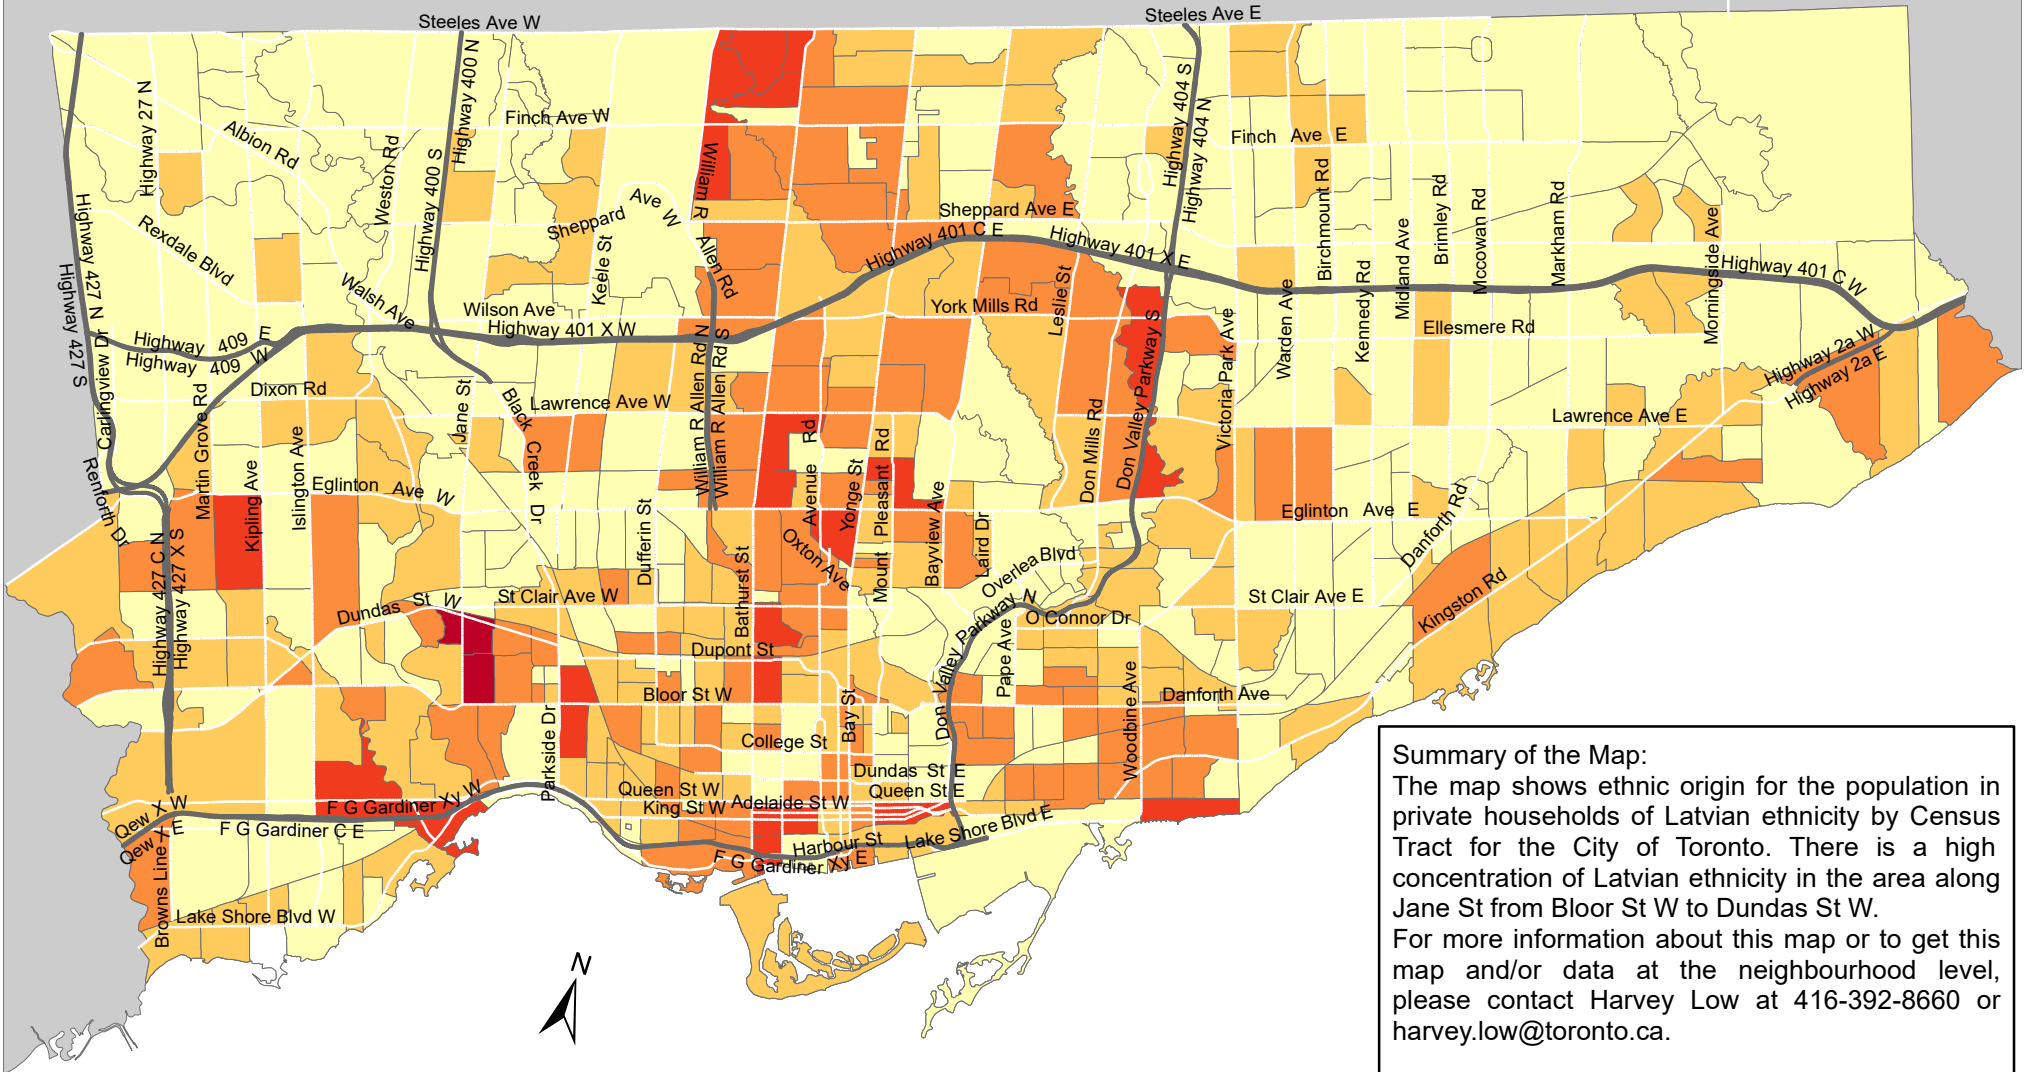

# City of Toronto Ethnic Origin - Latvian 2016

**Summary of the Map:**  
 The map shows ethnic origin for the population in private households of Latvian ethnicity by Census Tract for the City of Toronto. There is a high concentration of Latvian ethnicity in the area along Jane St from Bloor St W to Dundas St W. For more information about this map or to get this map and/or data at the neighbourhood level, please contact Harvey Low at 416-392-8660 or [harvey.low@toronto.ca](mailto:harvey.low@toronto.ca).