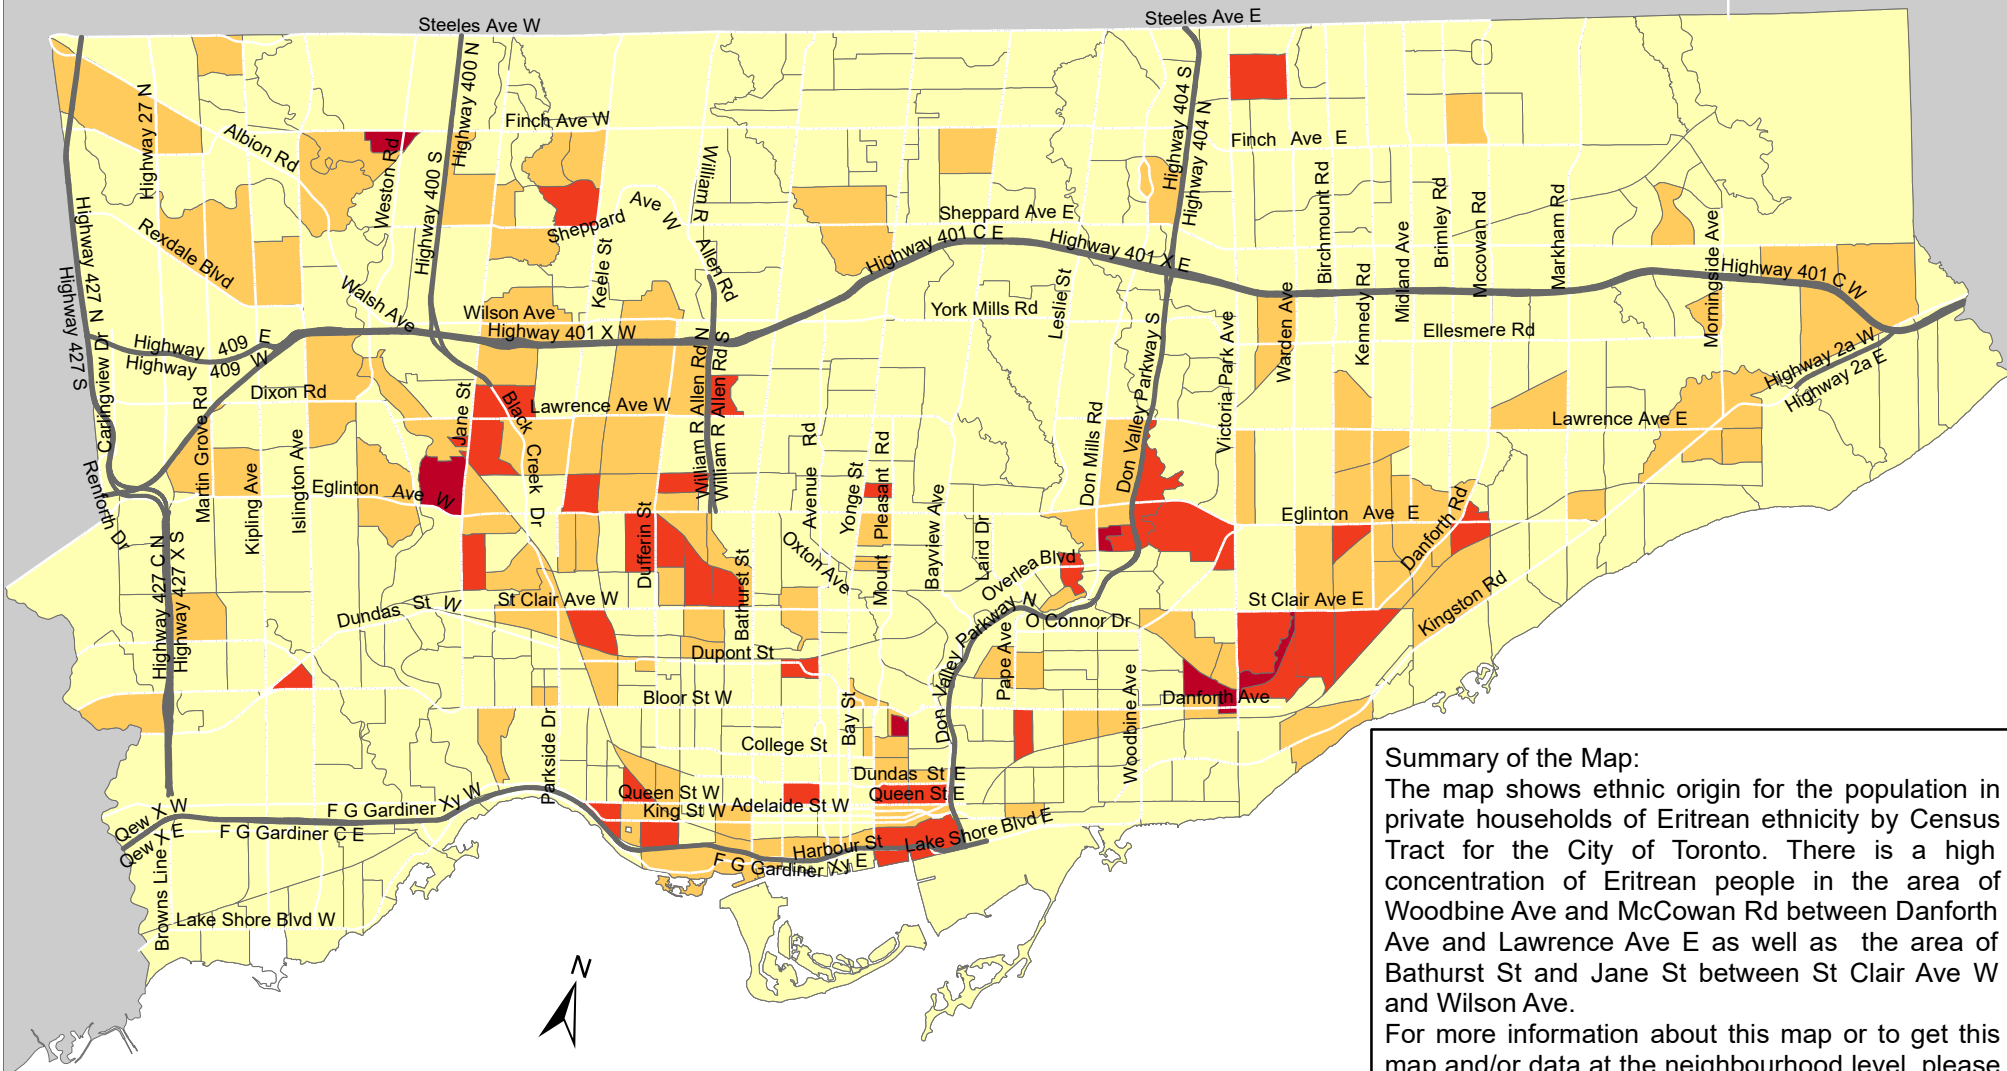

# City of Toronto Ethnic Origin - Eritrean 2016

**Summary of the Map:**  
 The map shows ethnic origin for the population in private households of Eritrean ethnicity by Census Tract for the City of Toronto. There is a high concentration of Eritrean people in the area of Woodbine Ave and McCowan Rd between Danforth Ave and Lawrence Ave E as well as the area of Bathurst St and Jane St between St Clair Ave W and Wilson Ave.  
 For more information about this map or to get this map and/or data at the neighbourhood level, please contact Harvey Low at 416-392-8660 or [harvey.low@toronto.ca](mailto:harvey.low@toronto.ca).

**Ethnic Origin - Eritrean**

	0 - 10		Not available/ No data
	11 - 40		Expressway
	41 - 110		Major Arterial
	111 - 260		

Source: City of Toronto; Statistics Canada 2016 Census.

Copyright © 2018 City of Toronto. All Rights Reserved. Published: May 2018.