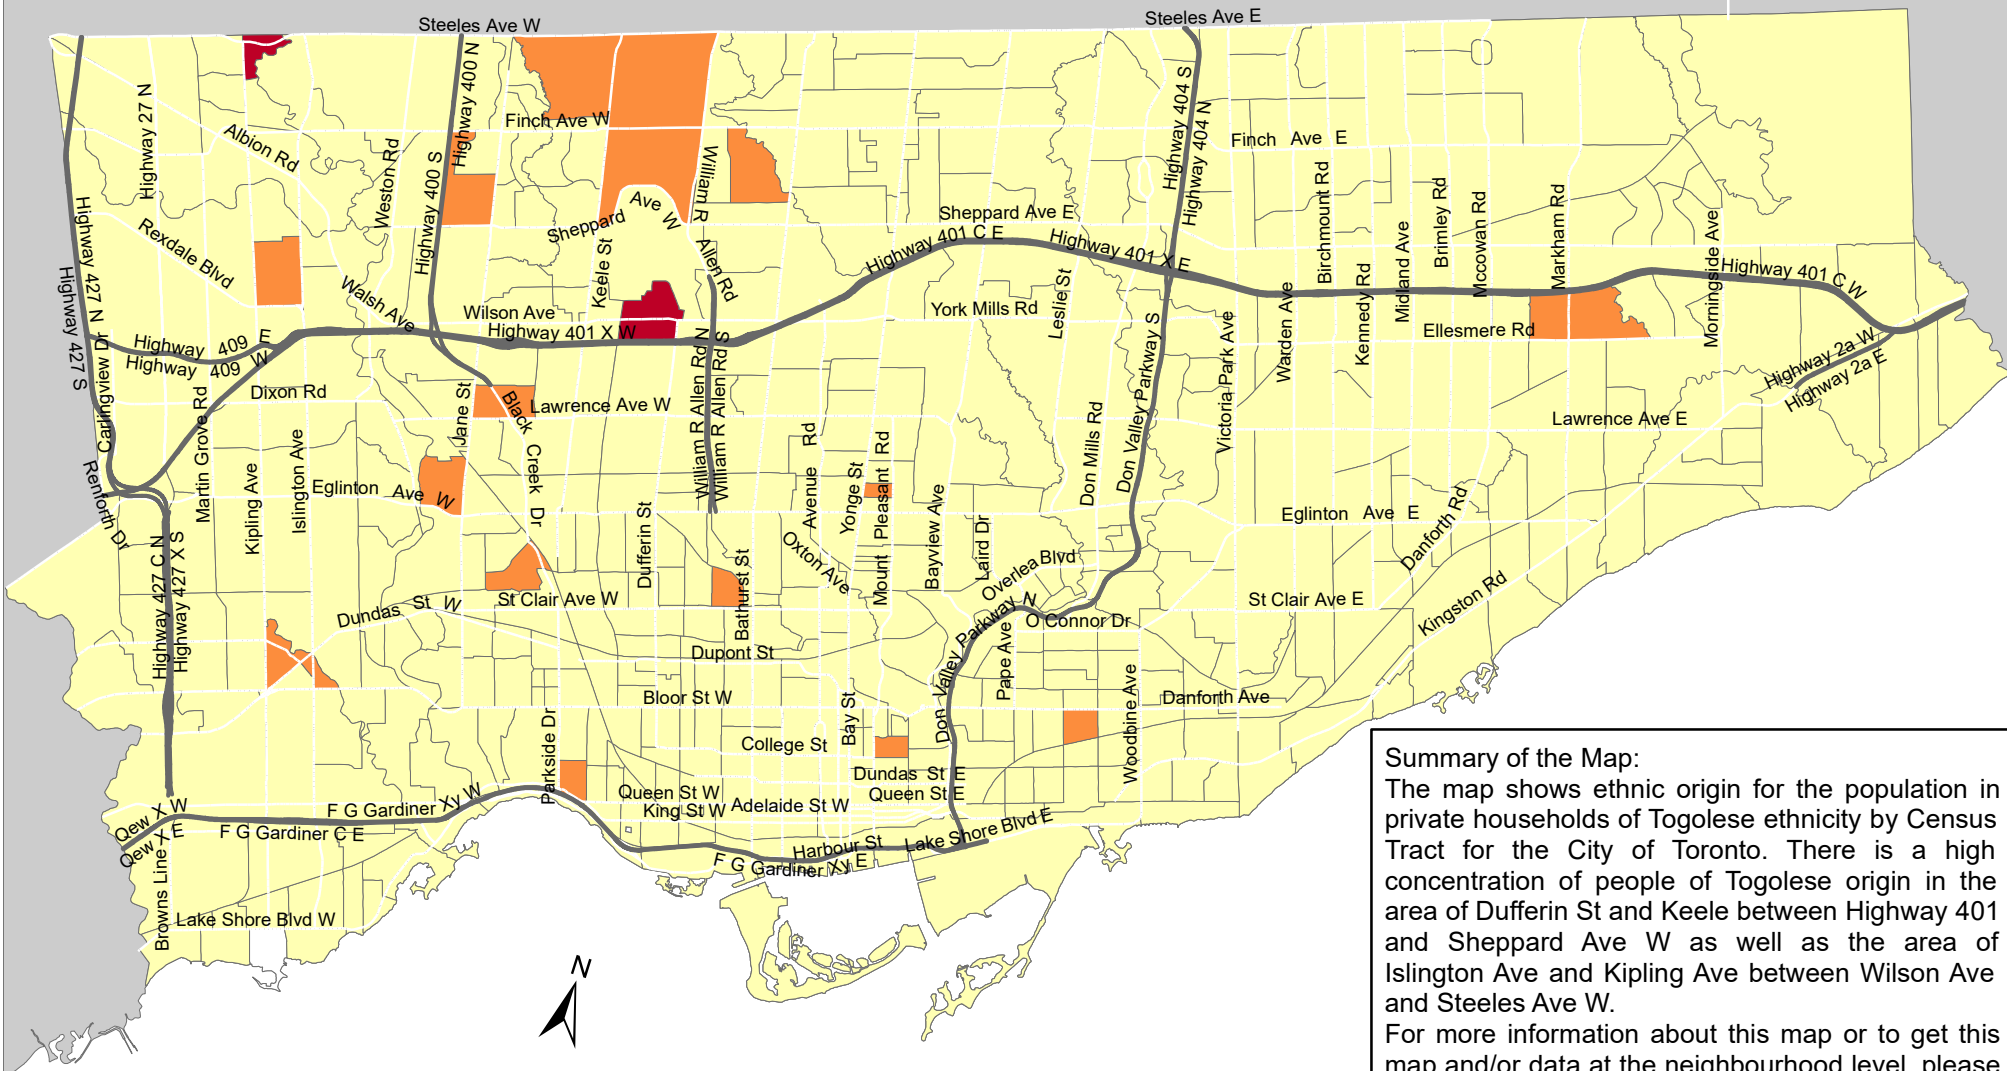

City of Toronto Ethnic Origin - Togoese 2016

Summary of the Map:
 The map shows ethnic origin for the population in private households of Togoese ethnicity by Census Tract for the City of Toronto. There is a high concentration of people of Togoese origin in the area of Dufferin St and Keele between Highway 401 and Sheppard Ave W as well as the area of Islington Ave and Kipling Ave between Wilson Ave and Steeles Ave W.
 For more information about this map or to get this map and/or data at the neighbourhood level, please contact Harvey Low at 416-392-8660 or harvey.low@toronto.ca.

Ethnic Origin - Togoese

 0	 Not available/ No data
 1 - 15	 Expressway
 16 - 30	 Major Arterial

Source: City of Toronto;
 Statistics Canada 2016 Census.

Copyright © 2018 City of Toronto. All Rights Reserved.
 Published: May 2018.