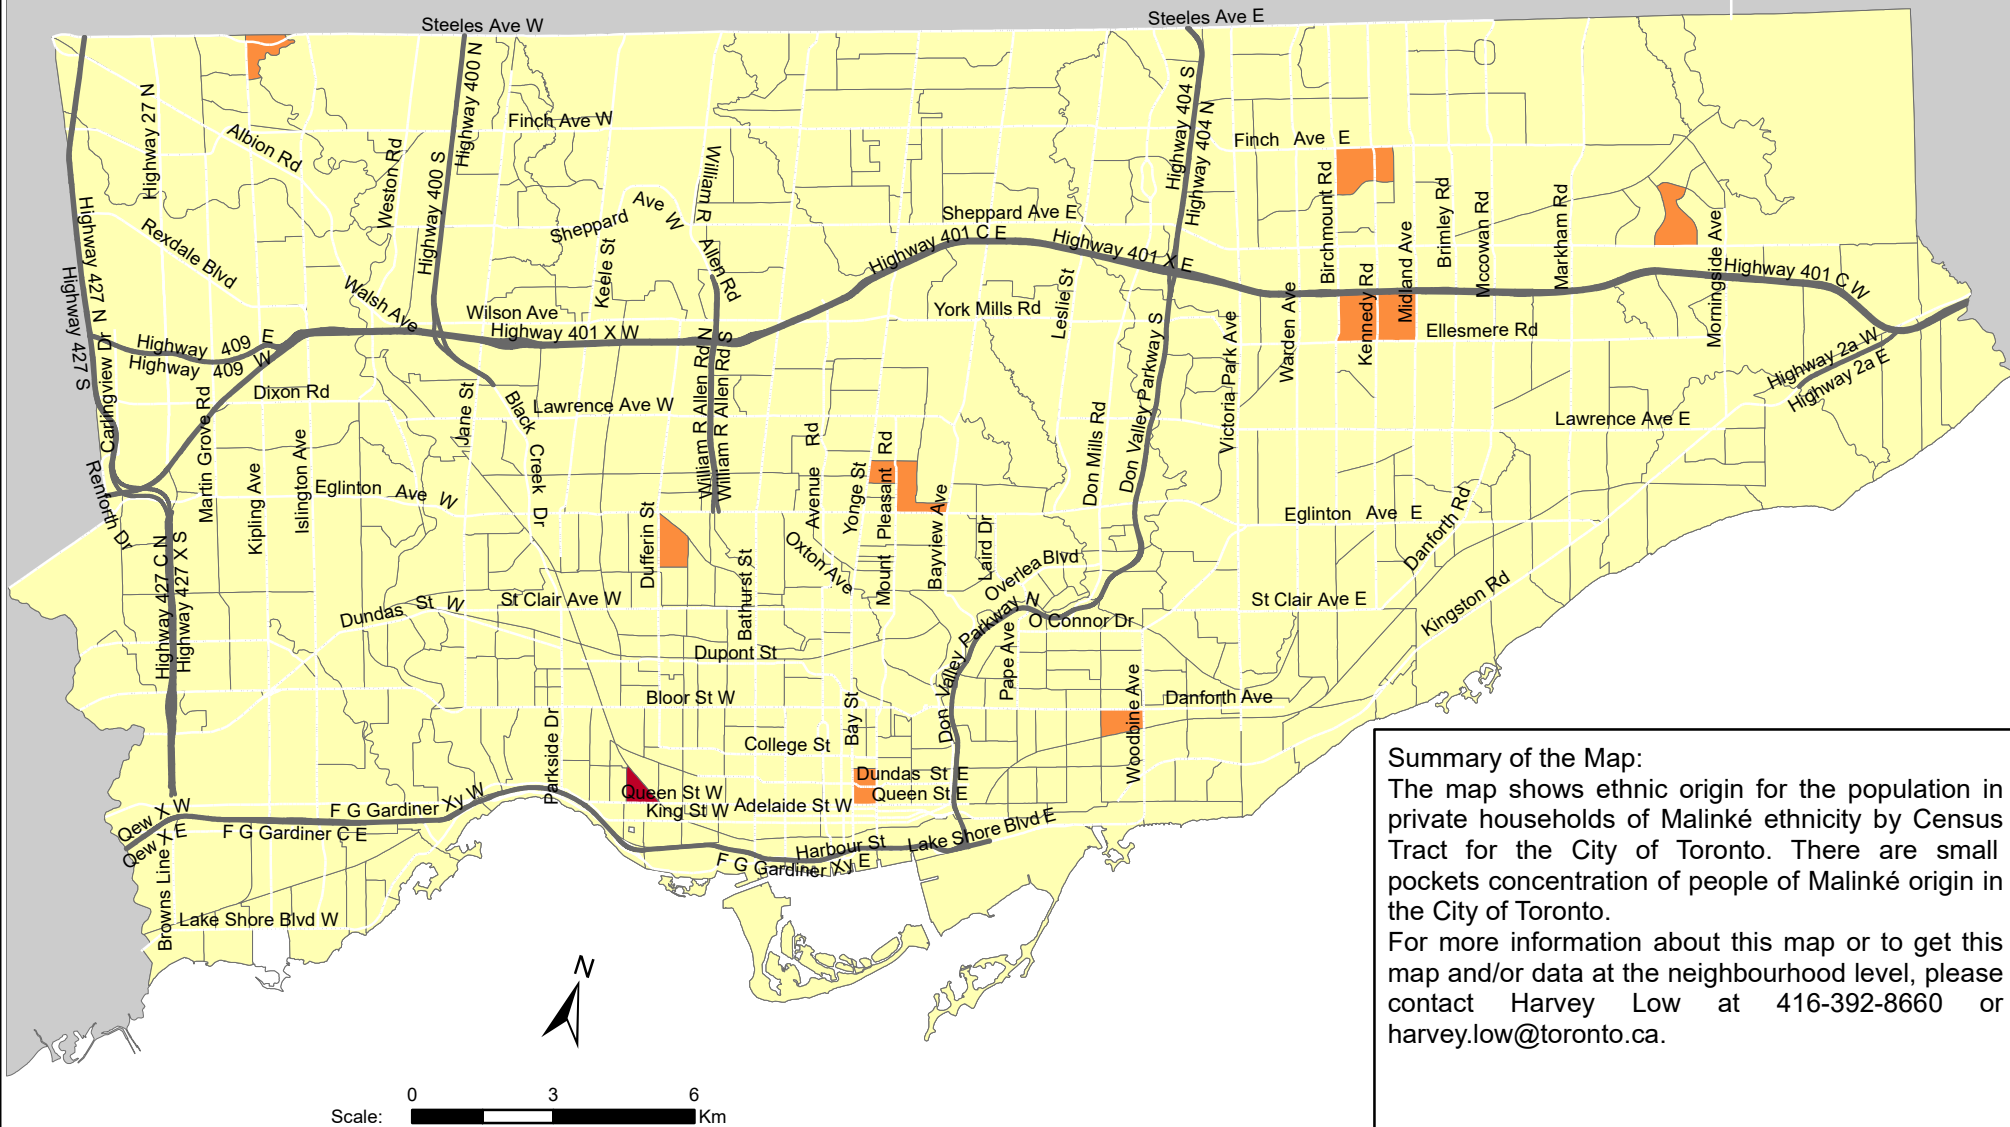

# City of Toronto Ethnic Origin - Malinké 2016

**Summary of the Map:**  
 The map shows ethnic origin for the population in private households of Malinké ethnicity by Census Tract for the City of Toronto. There are small pockets concentration of people of Malinké origin in the City of Toronto.  
 For more information about this map or to get this map and/or data at the neighbourhood level, please contact Harvey Low at 416-392-8660 or [harvey.low@toronto.ca](mailto:harvey.low@toronto.ca).

## Ethnic Origin - Malinké

- Not available/ No data
- Expressway
- Major Arterial

Source: City of Toronto;  
 Statistics Canada 2016 Census.

Copyright © 2018 City of Toronto. All Rights Reserved.  
 Published: May 2018.