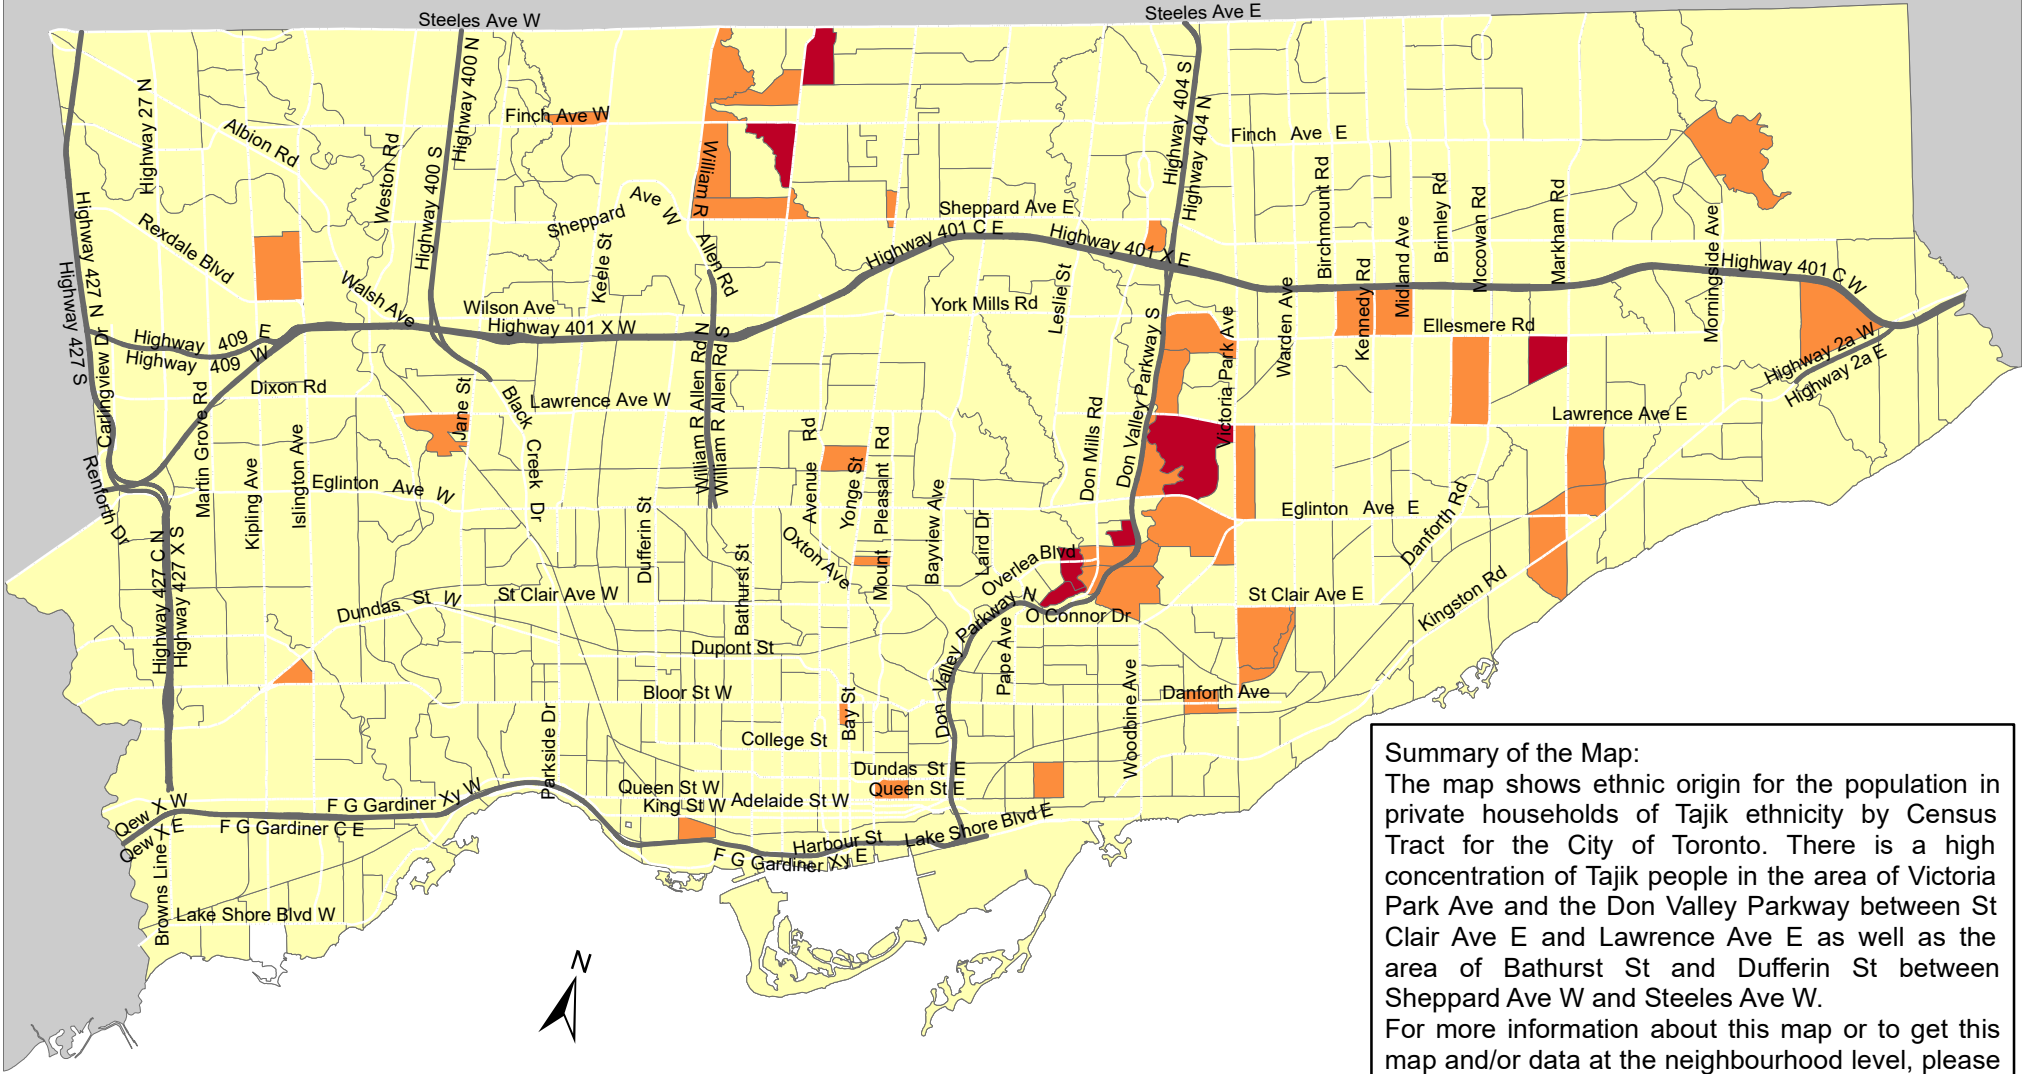

City of Toronto Ethnic Origin - Tajik 2016

Summary of the Map:
 The map shows ethnic origin for the population in private households of Tajik ethnicity by Census Tract for the City of Toronto. There is a high concentration of Tajik people in the area of Victoria Park Ave and the Don Valley Parkway between St Clair Ave E and Lawrence Ave E as well as the area of Bathurst St and Dufferin St between Sheppard Ave W and Steeles Ave W.
 For more information about this map or to get this map and/or data at the neighbourhood level, please contact Harvey Low at 416-392-8660 or harvey.low@toronto.ca.

Ethnic Origin - Tajik

 0	 Not available/ No data
 1 - 30	 Expressway
 31 - 75	 Major Arterial

Source: City of Toronto;
 Statistics Canada 2016 Census.

Copyright © 2018 City of Toronto. All Rights Reserved.
 Published: May 2018.