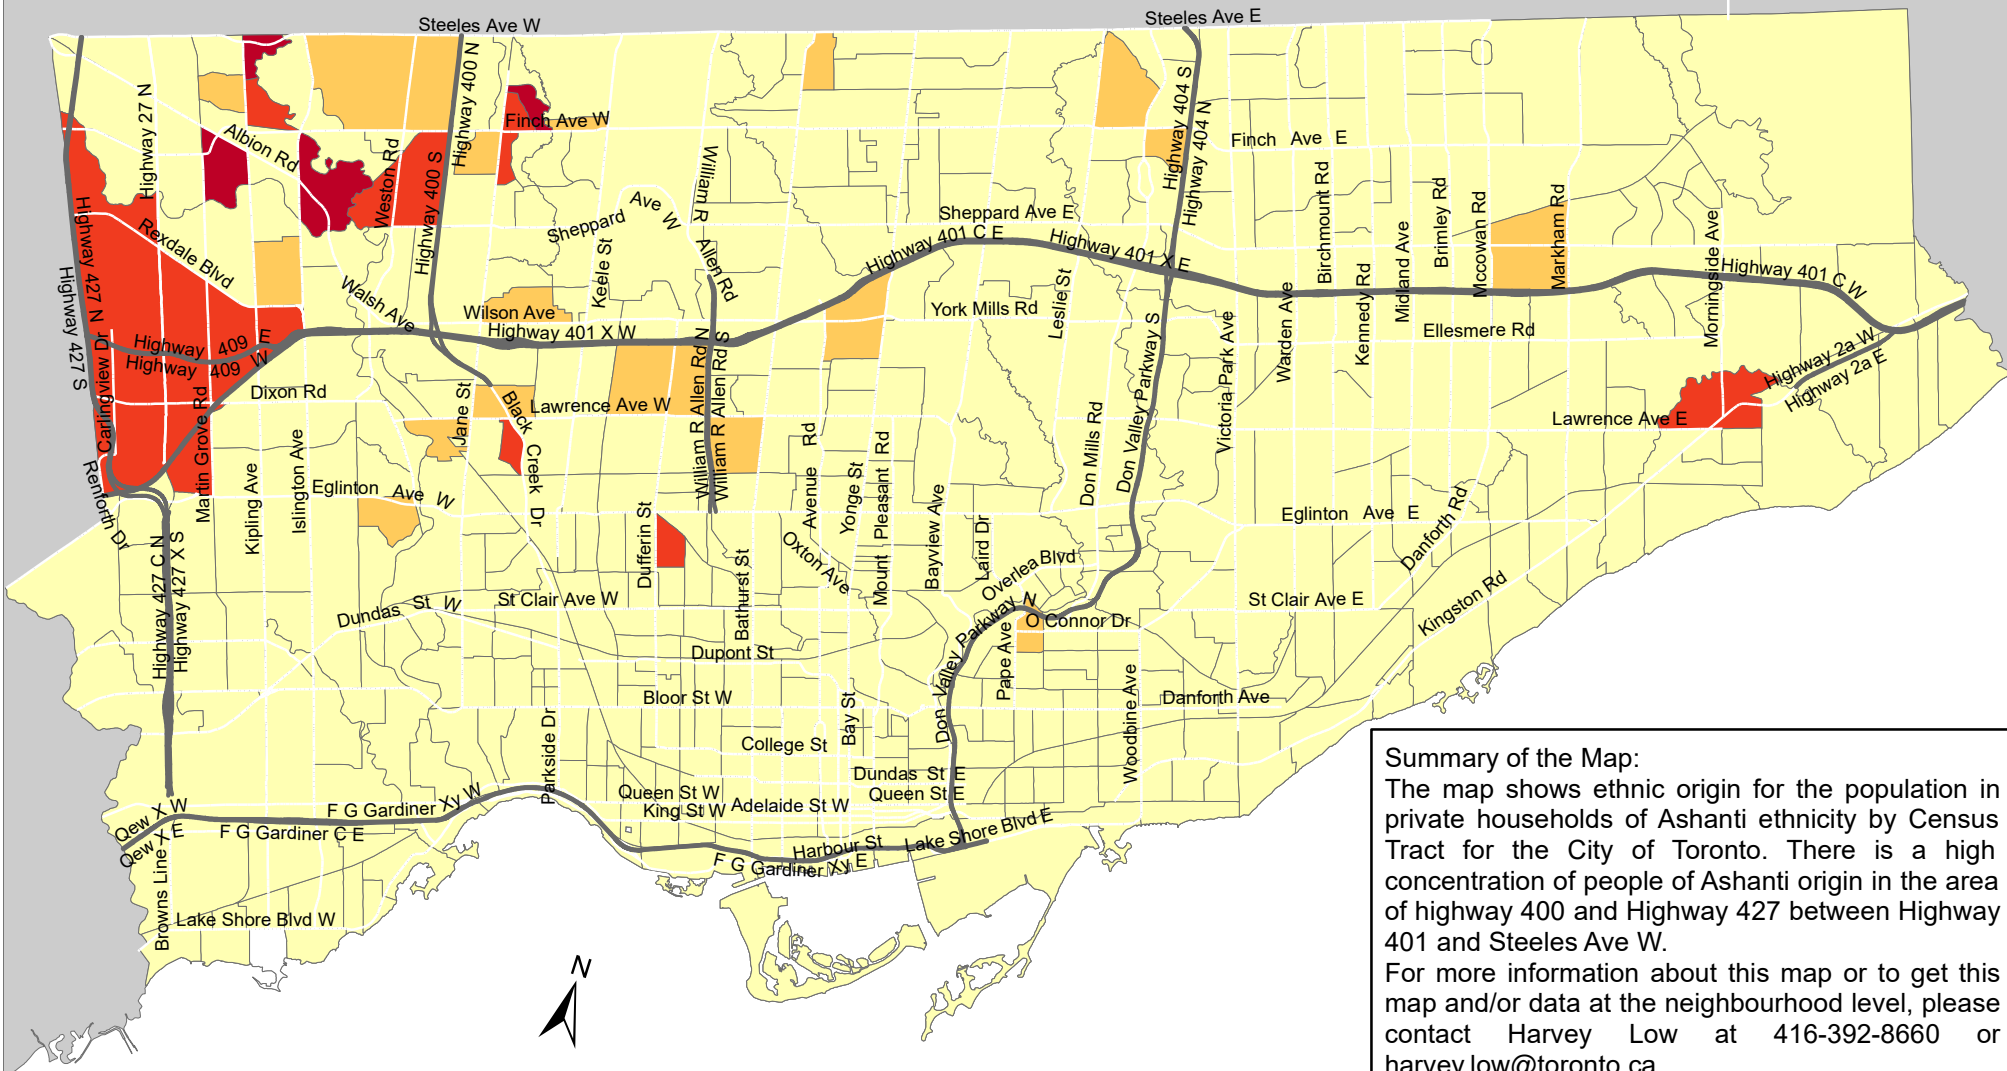

City of Toronto Ethnic Origin - Ashanti 2016

Summary of the Map:
 The map shows ethnic origin for the population in private households of Ashanti ethnicity by Census Tract for the City of Toronto. There is a high concentration of people of Ashanti origin in the area of highway 400 and Highway 427 between Highway 401 and Steeles Ave W.
 For more information about this map or to get this map and/or data at the neighbourhood level, please contact Harvey Low at 416-392-8660 or harvey.low@toronto.ca.

Ethnic Origin- Ashanti

- Not available/ No data
- Expressway
- Major Arterial

Source: City of Toronto;
 Statistics Canada 2016 Census.

Copyright © 2018 City of Toronto. All Rights Reserved.
 Published: May 2018.