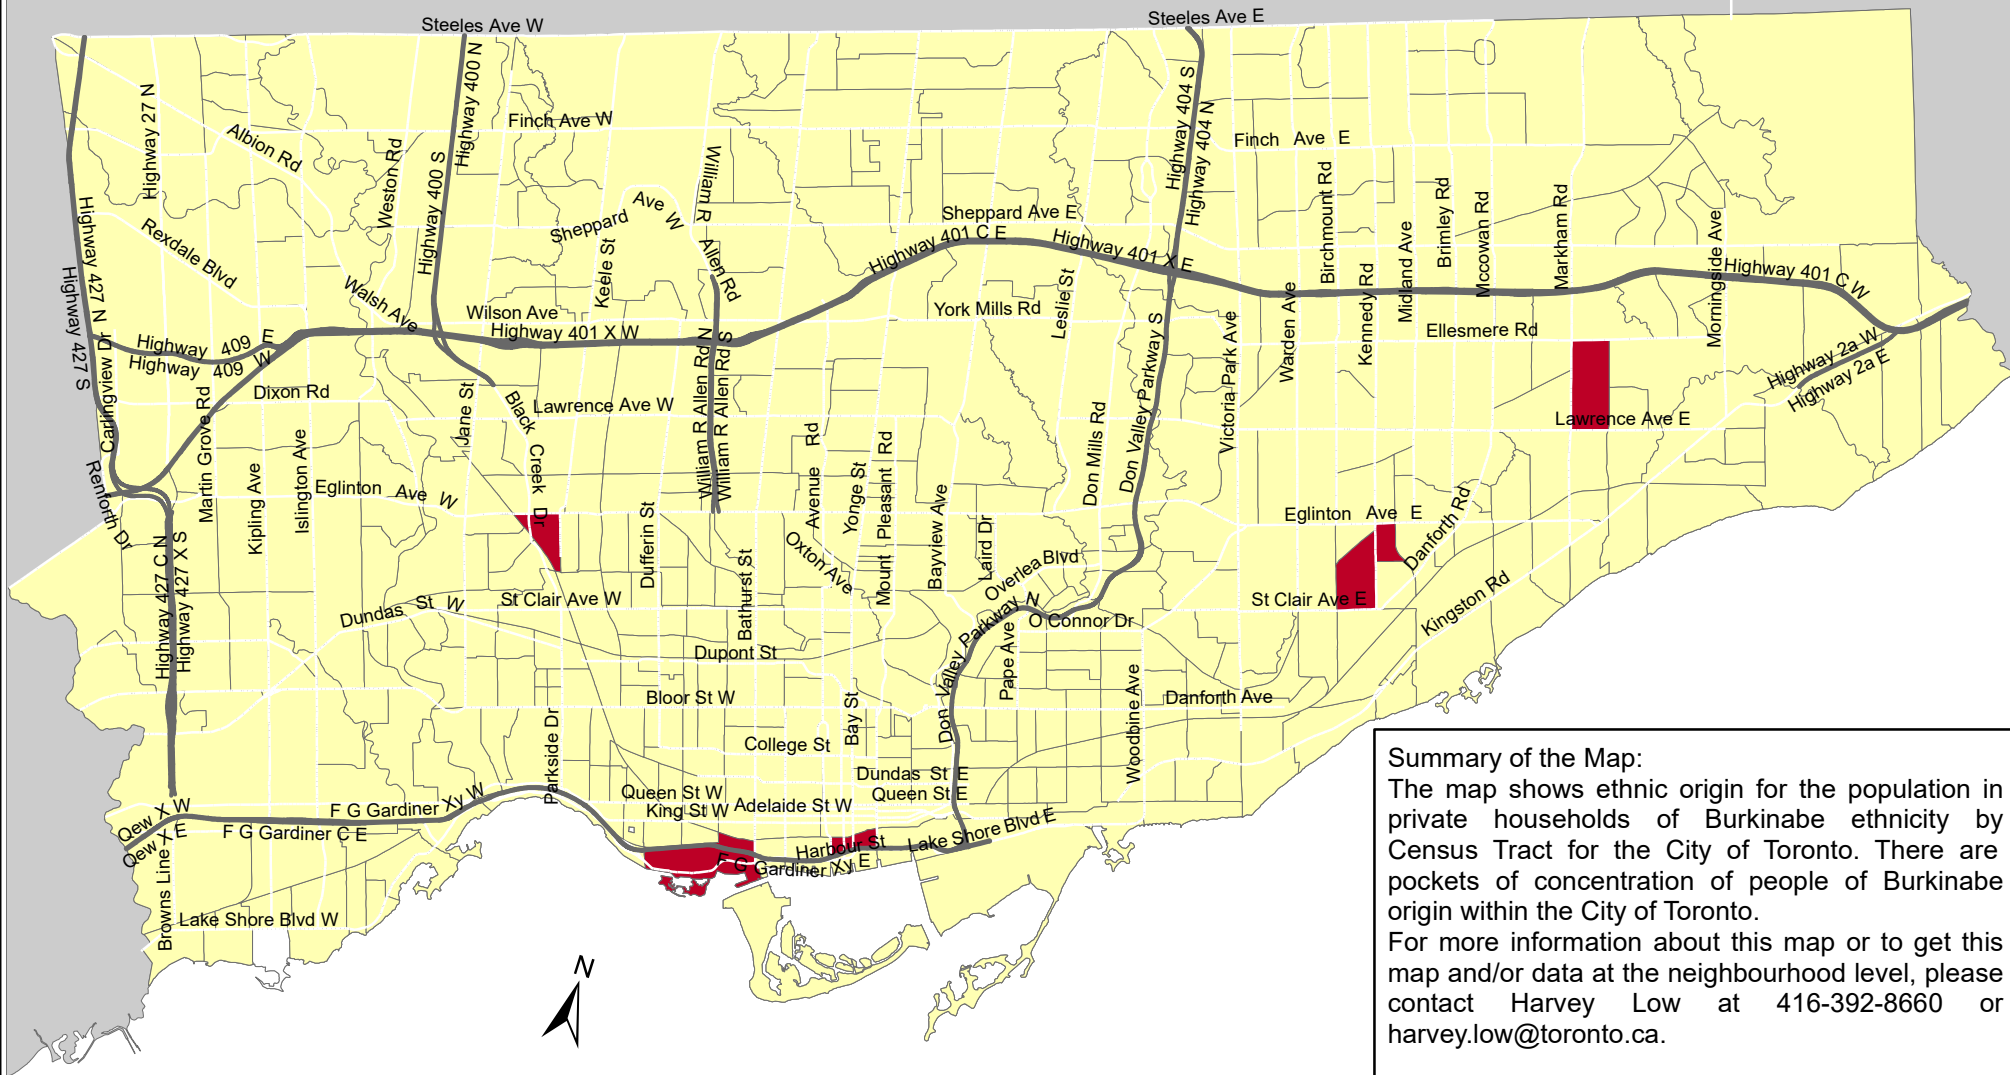

City of Toronto Ethnic Origin - Burkinabe 2016

Summary of the Map:
 The map shows ethnic origin for the population in private households of Burkinabe ethnicity by Census Tract for the City of Toronto. There are pockets of concentration of people of Burkinabe origin within the City of Toronto.
 For more information about this map or to get this map and/or data at the neighbourhood level, please contact Harvey Low at 416-392-8660 or harvey.low@toronto.ca.

Ethnic Origin - Burkinabe

	0		Not available/ No data
	1 - 10		Expressway
			Major Arterial

Source: City of Toronto;
 Statistics Canada 2016 Census.

Copyright © 2018 City of Toronto. All Rights Reserved.
 Published: May 2018.