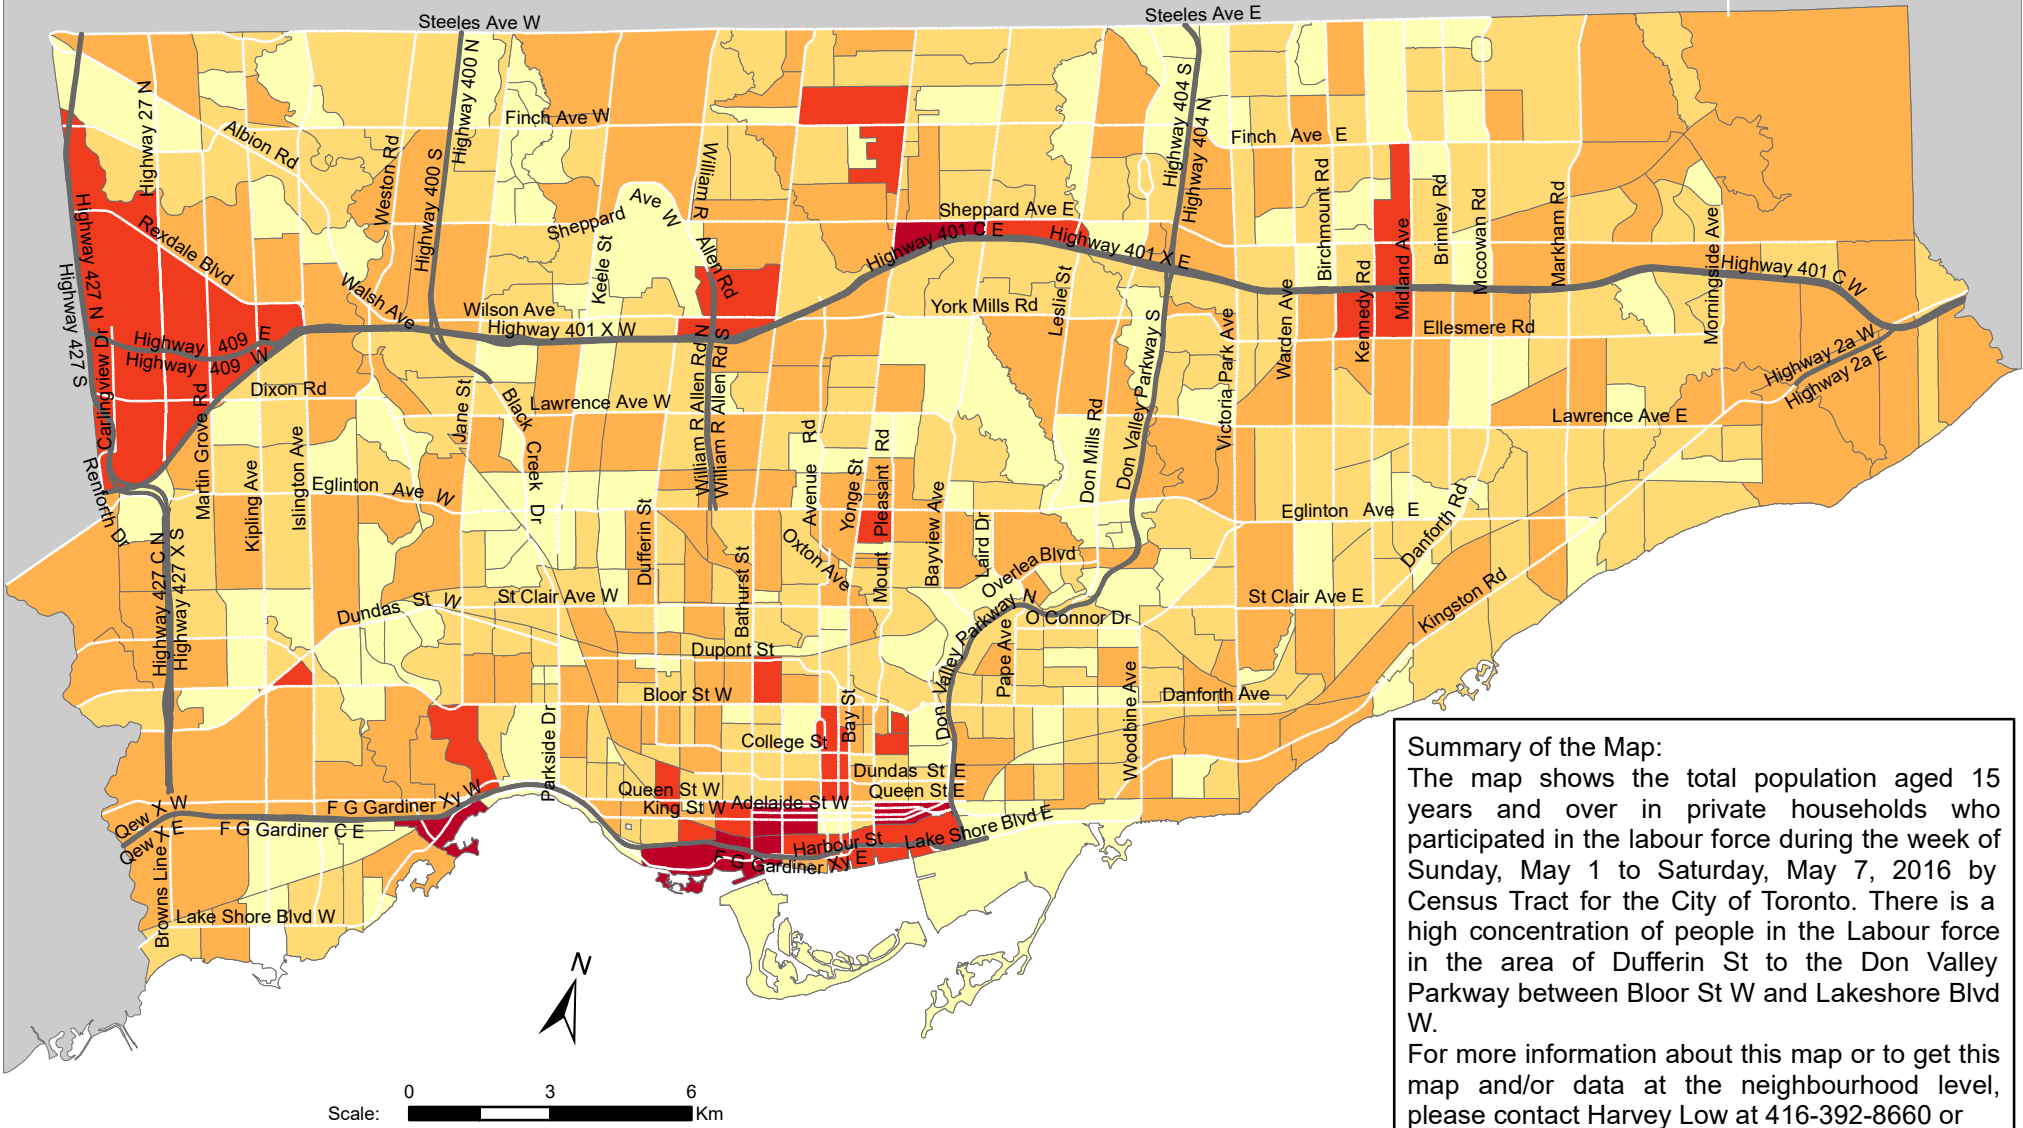

City of Toronto Labour - In Labour Force 2016

Summary of the Map:
 The map shows the total population aged 15 years and over in private households who participated in the labour force during the week of Sunday, May 1 to Saturday, May 7, 2016 by Census Tract for the City of Toronto. There is a high concentration of people in the Labour force in the area of Dufferin St to the Don Valley Parkway between Bloor St W and Lakeshore Blvd W.
 For more information about this map or to get this map and/or data at the neighbourhood level, please contact Harvey Low at 416-392-8660 or

Total Population in Labour Force

- 30 - 1,700
- 1,701 - 2,660
- 2,661 - 4,075
- 4,076 - 6,780
- 6,781 - 14,345

- Not available/ No data
- Expressway
- Major Arterial

Source: City of Toronto;
 Statistics Canada 2016 Census.
 Copyright © 2018 City of Toronto. All Rights Reserved.
 Published: May 2018.
 Prepared by: Social Research and Analysis Unit.
 Contact: spar@toronto.ca.