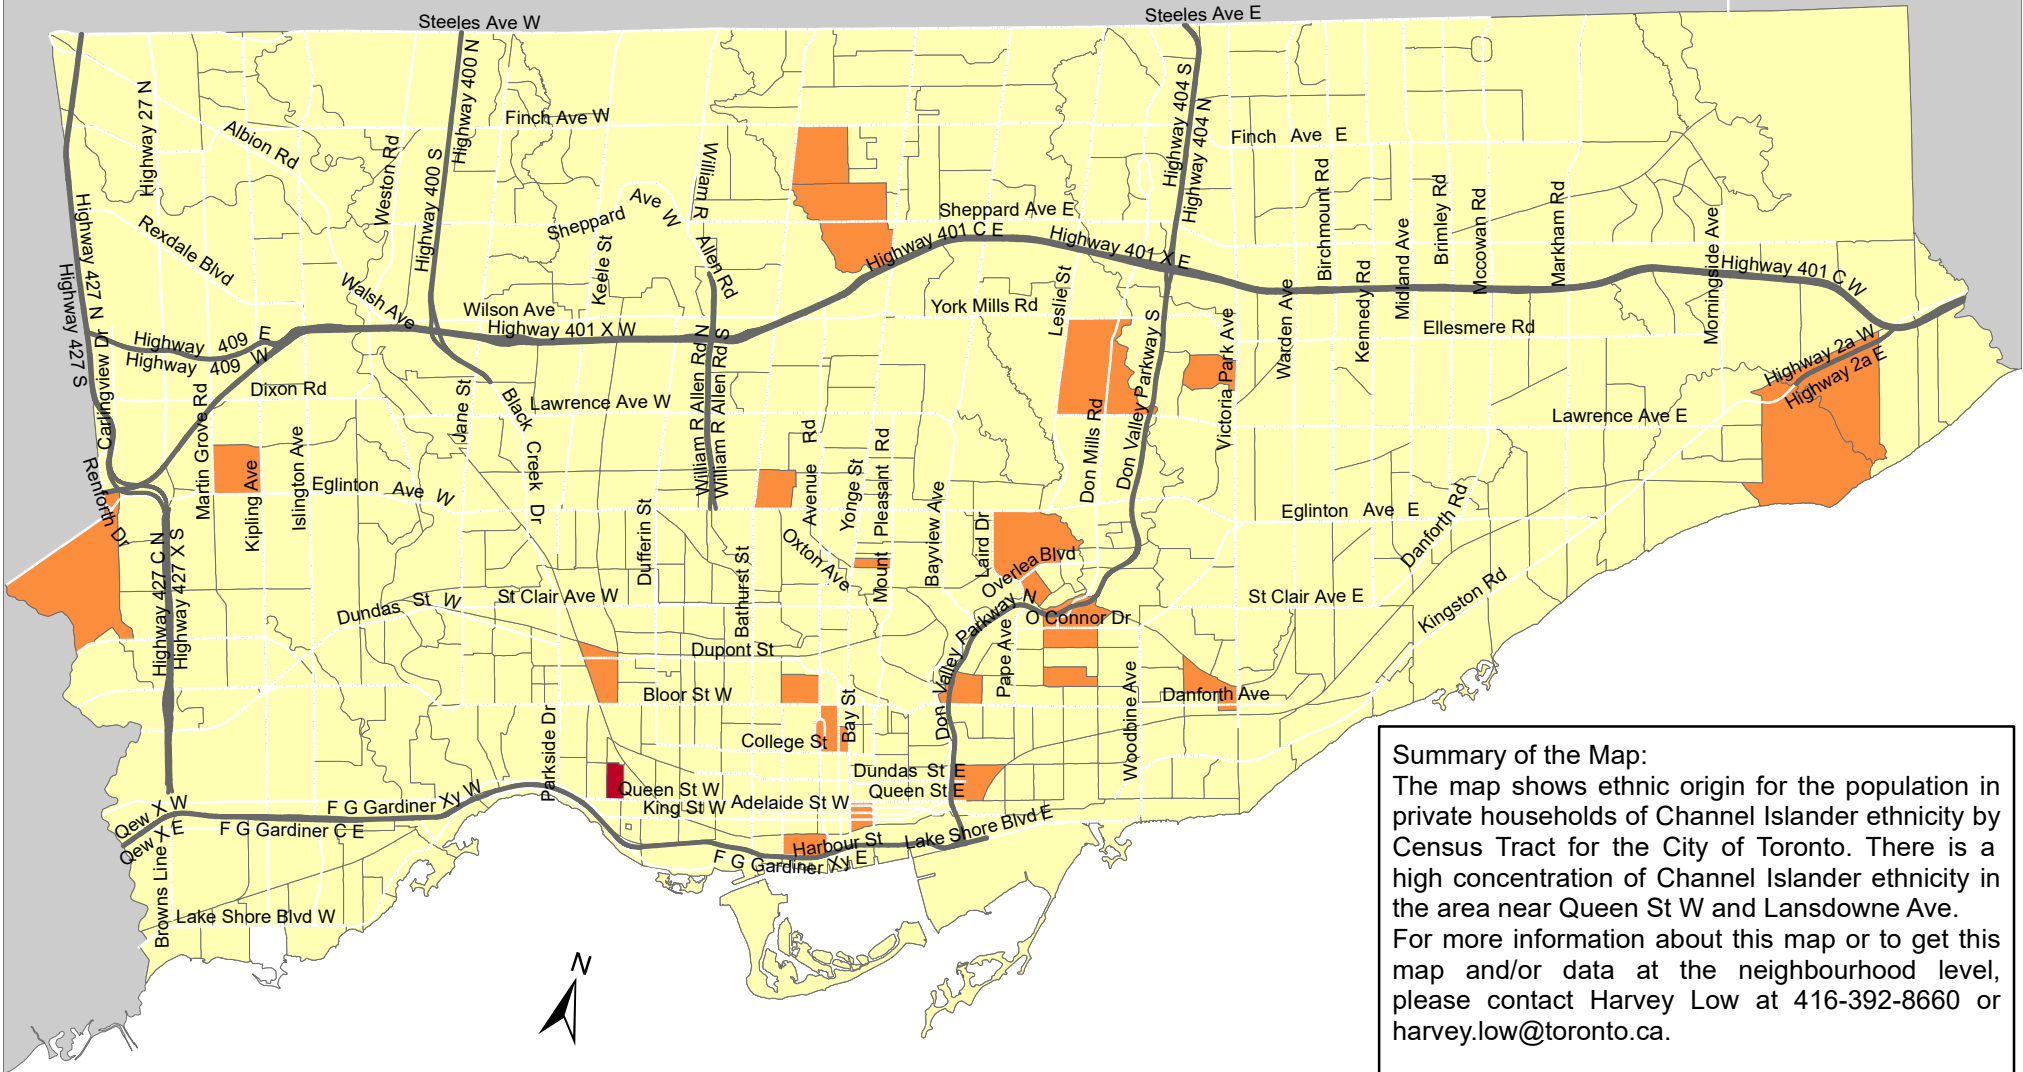

# City of Toronto Ethnic Origin - Channel Islander 2016

**Summary of the Map:**  
 The map shows ethnic origin for the population in private households of Channel Islander ethnicity by Census Tract for the City of Toronto. There is a high concentration of Channel Islander ethnicity in the area near Queen St W and Lansdowne Ave. For more information about this map or to get this map and/or data at the neighbourhood level, please contact Harvey Low at 416-392-8660 or [harvey.low@toronto.ca](mailto:harvey.low@toronto.ca).