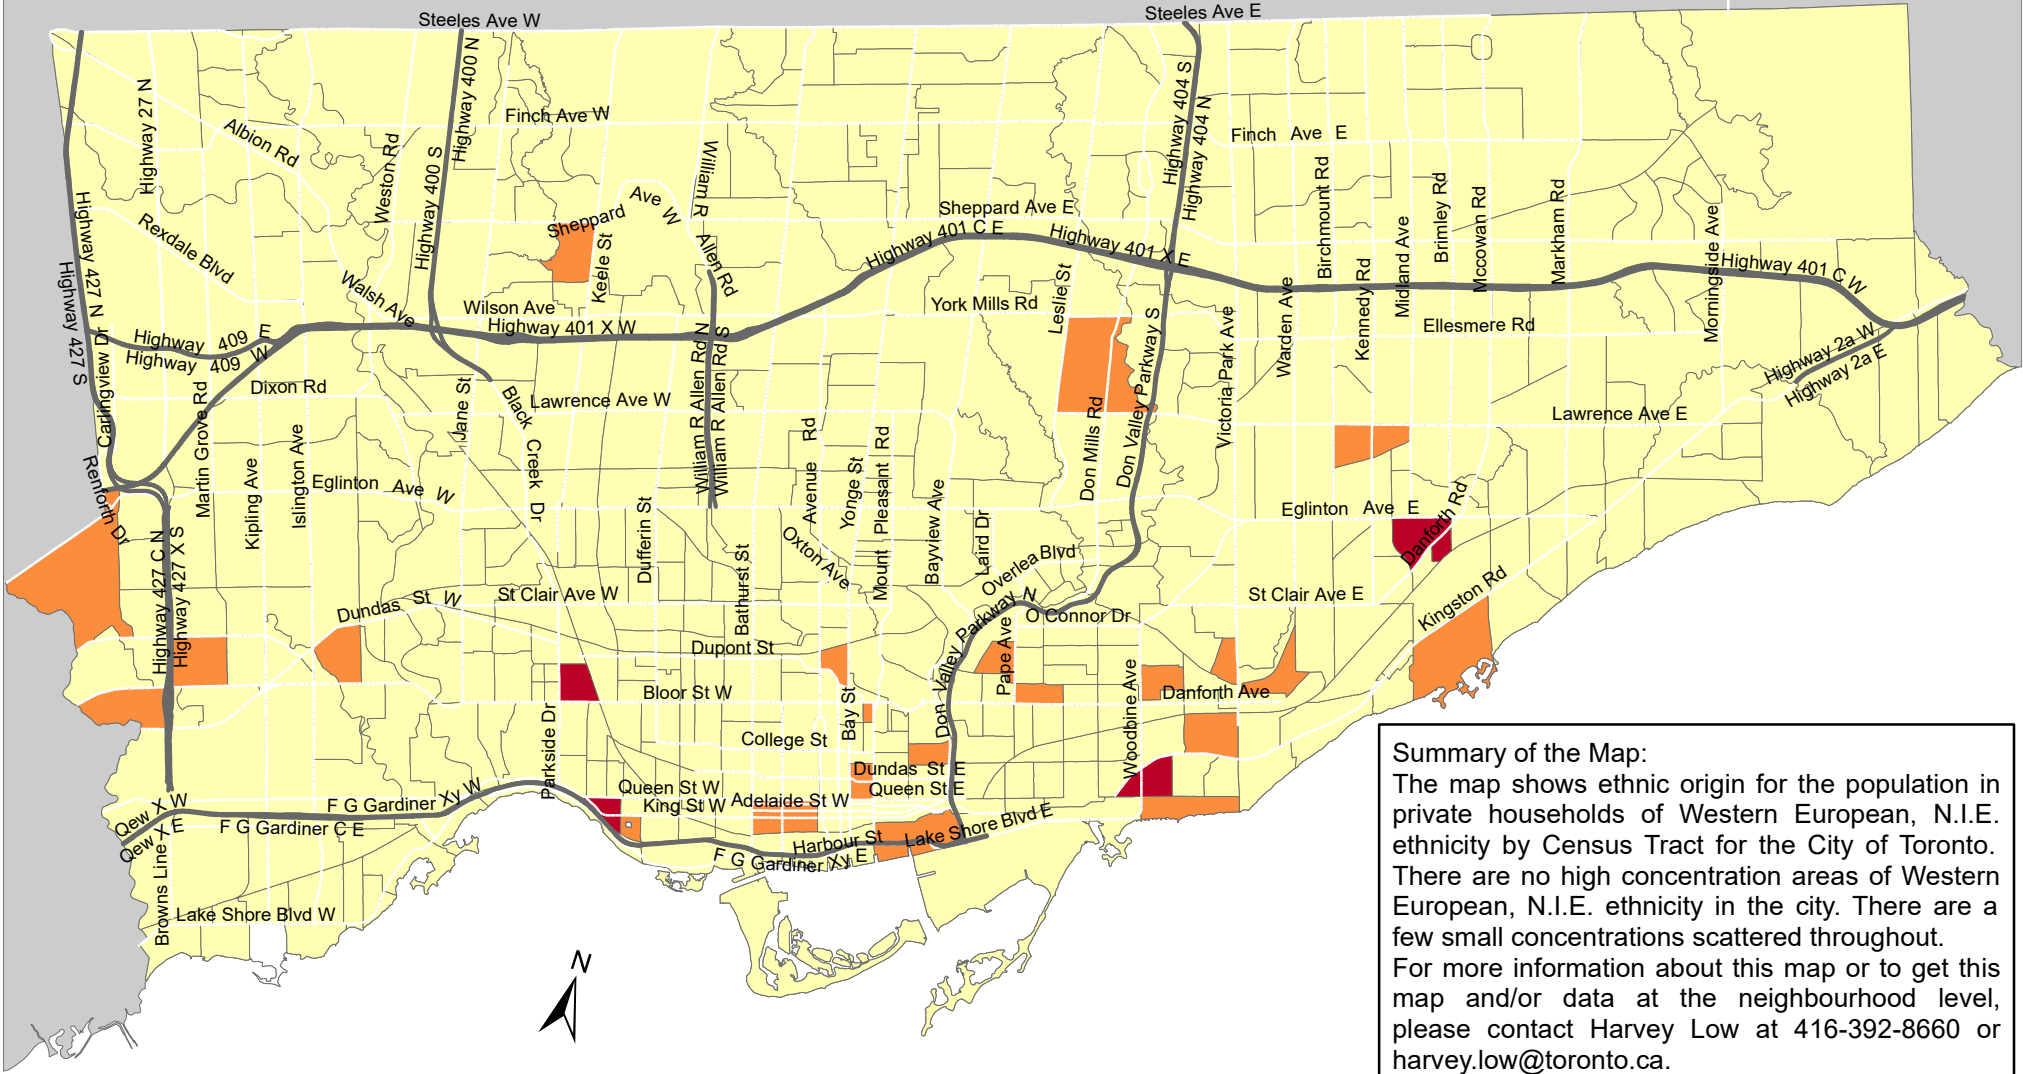

# City of Toronto Ethnic Origin - Western European, N.I.E. 2016

**Summary of the Map:**  
 The map shows ethnic origin for the population in private households of Western European, N.I.E. ethnicity by Census Tract for the City of Toronto. There are no high concentration areas of Western European, N.I.E. ethnicity in the city. There are a few small concentrations scattered throughout. For more information about this map or to get this map and/or data at the neighbourhood level, please contact Harvey Low at 416-392-8660 or [harvey.low@toronto.ca](mailto:harvey.low@toronto.ca).