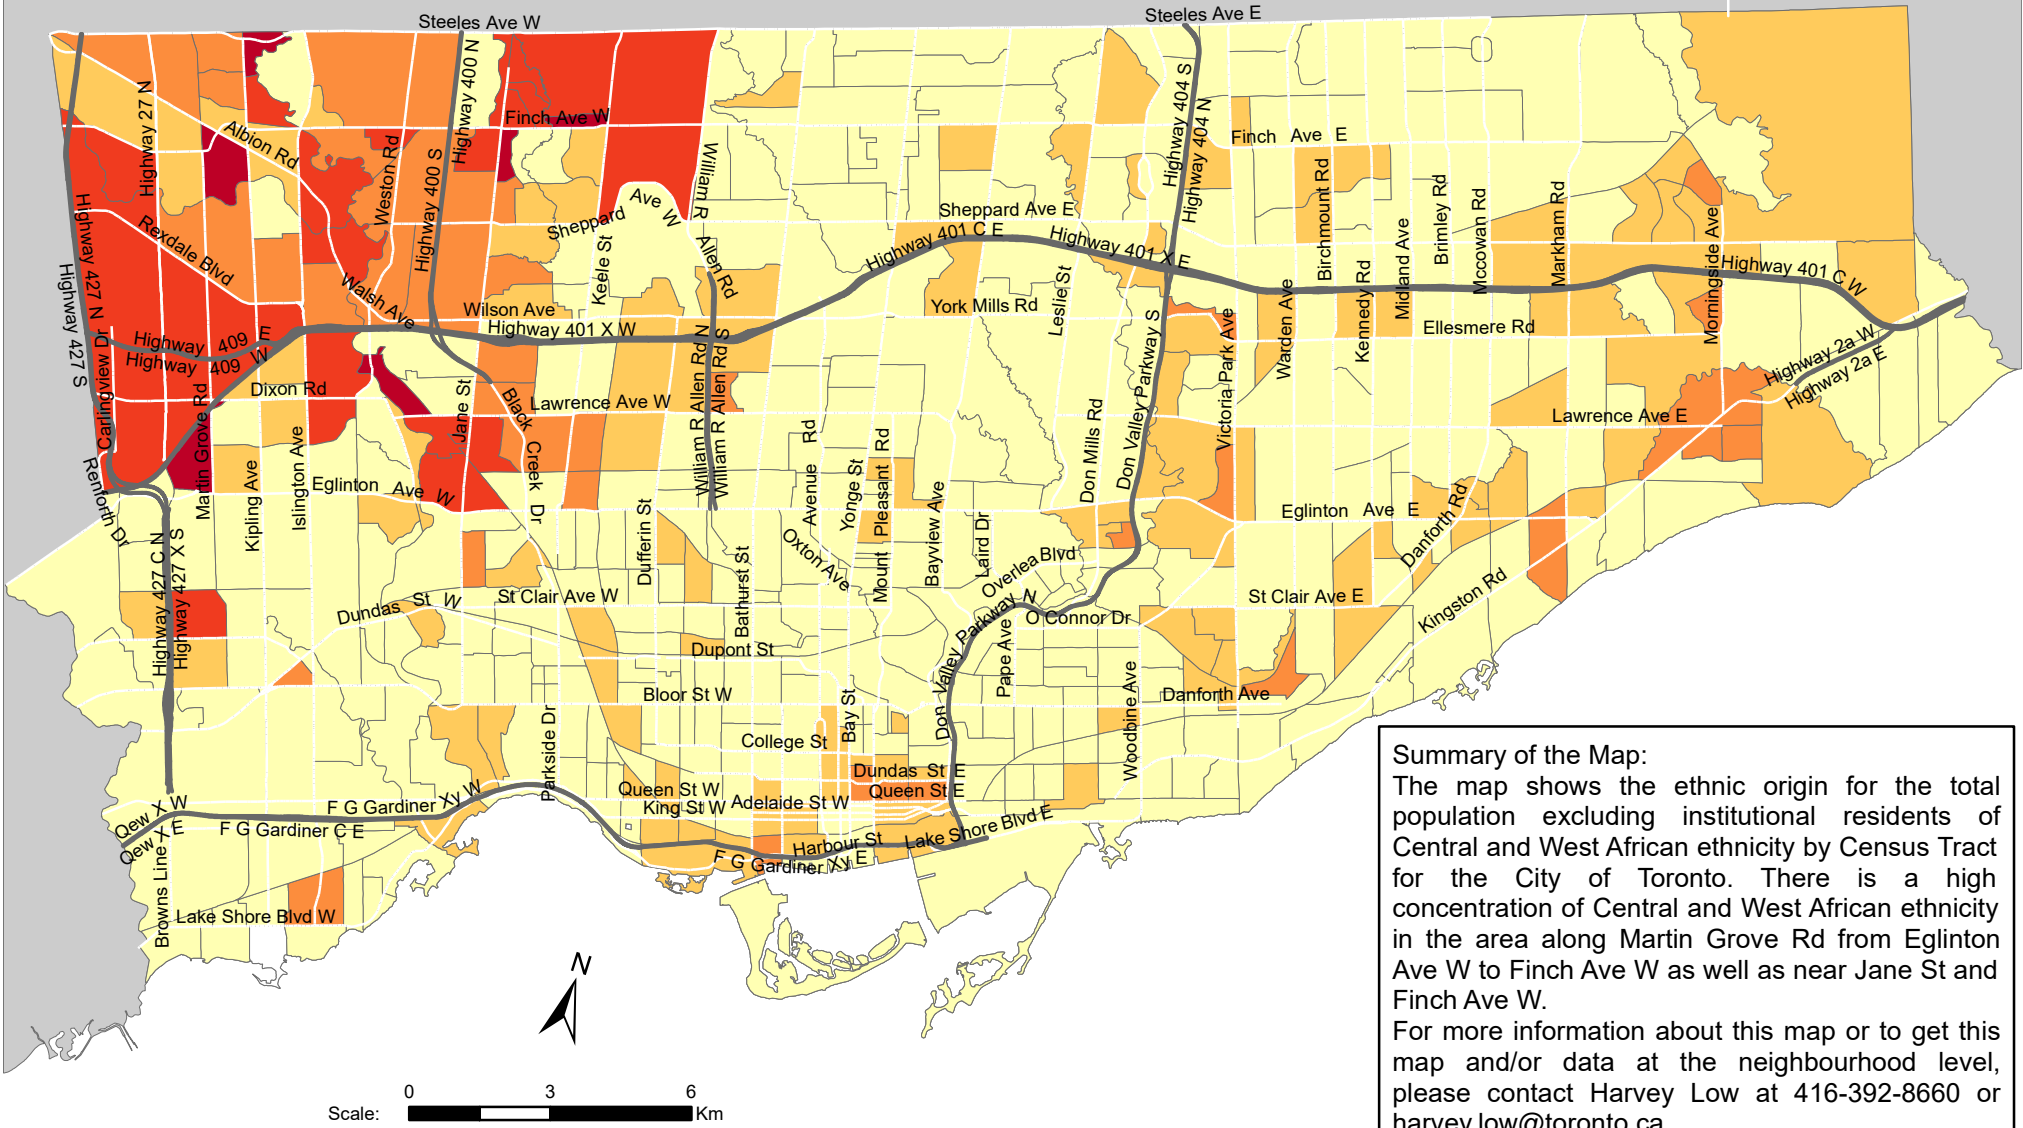

City of Toronto Ethnic Origin - Central and West African 2016

Summary of the Map:
 The map shows the ethnic origin for the total population excluding institutional residents of Central and West African ethnicity by Census Tract for the City of Toronto. There is a high concentration of Central and West African ethnicity in the area along Martin Grove Rd from Eglinton Ave W to Finch Ave W as well as near Jane St and Finch Ave W.
 For more information about this map or to get this map and/or data at the neighbourhood level, please contact Harvey Low at 416-392-8660 or harvey.low@toronto.ca.

Ethnic Origin - Central and West African

	0 - 45		Not available/ No data
	46 - 125		Expressway
	126 - 250		Major Arterial
	251 - 455		
	456 - 785		

Source: City of Toronto; Statistics Canada 2016 Census.
 Copyright © 2018 City of Toronto. All Rights Reserved. Published: May 2018.
 Prepared by: Social Research and Analysis Unit. Contact: spar@toronto.ca.
 N.I.E - Not included elsewhere
 N.O.S - Not otherwise specified