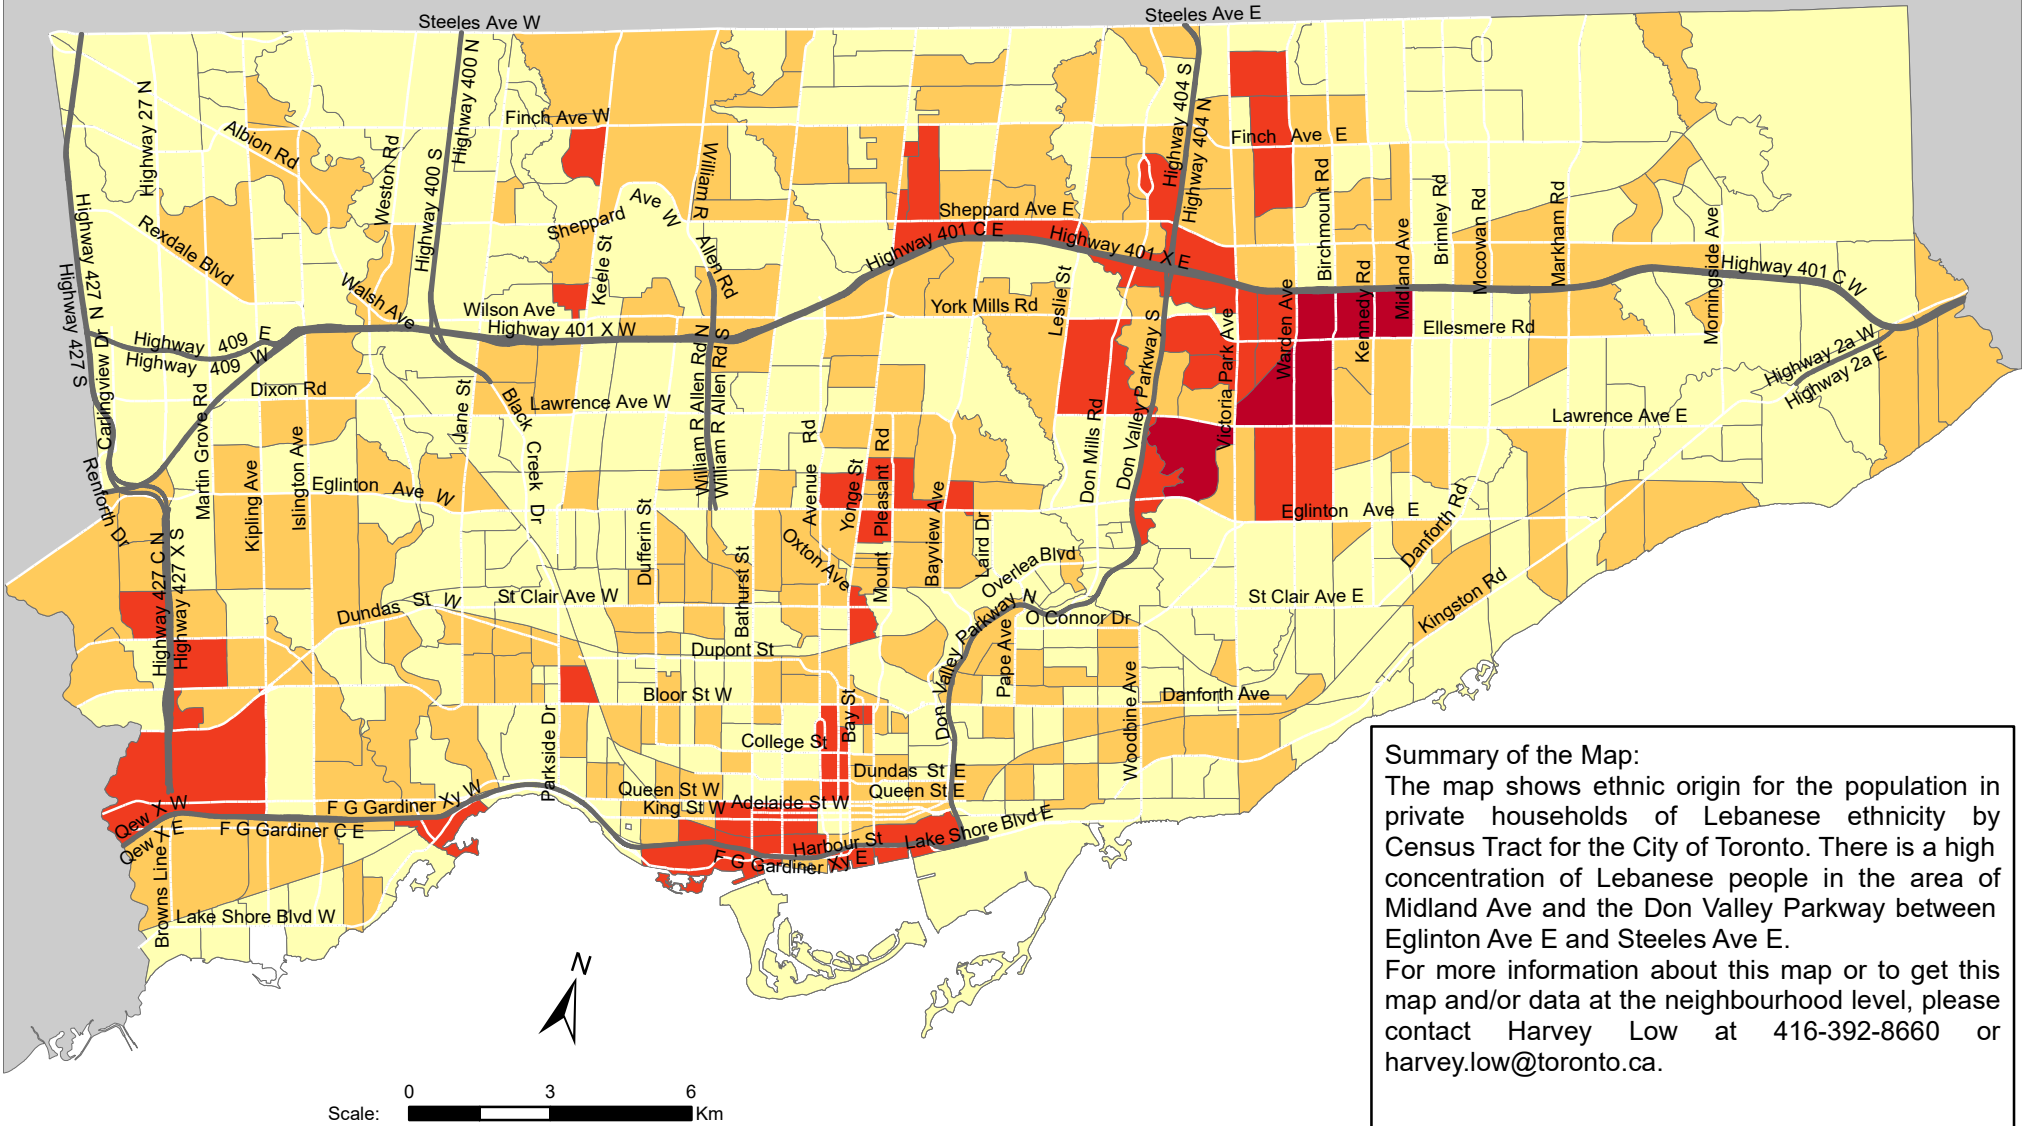

City of Toronto Ethnic Origin - Lebanese 2016

Summary of the Map:
 The map shows ethnic origin for the population in private households of Lebanese ethnicity by Census Tract for the City of Toronto. There is a high concentration of Lebanese people in the area of Midland Ave and the Don Valley Parkway between Eglinton Ave E and Steeles Ave E. For more information about this map or to get this map and/or data at the neighbourhood level, please contact Harvey Low at 416-392-8660 or harvey.low@toronto.ca.

Ethnic Origin - Lebanese

- 0 - 15
- 16 - 55
- 56 - 155
- 156 - 415

- Not available/ No data
- Expressway
- Major Arterial

Source: City of Toronto;
 Statistics Canada 2016 Census.

Copyright © 2018 City of Toronto. All Rights Reserved.
 Published: May 2018.