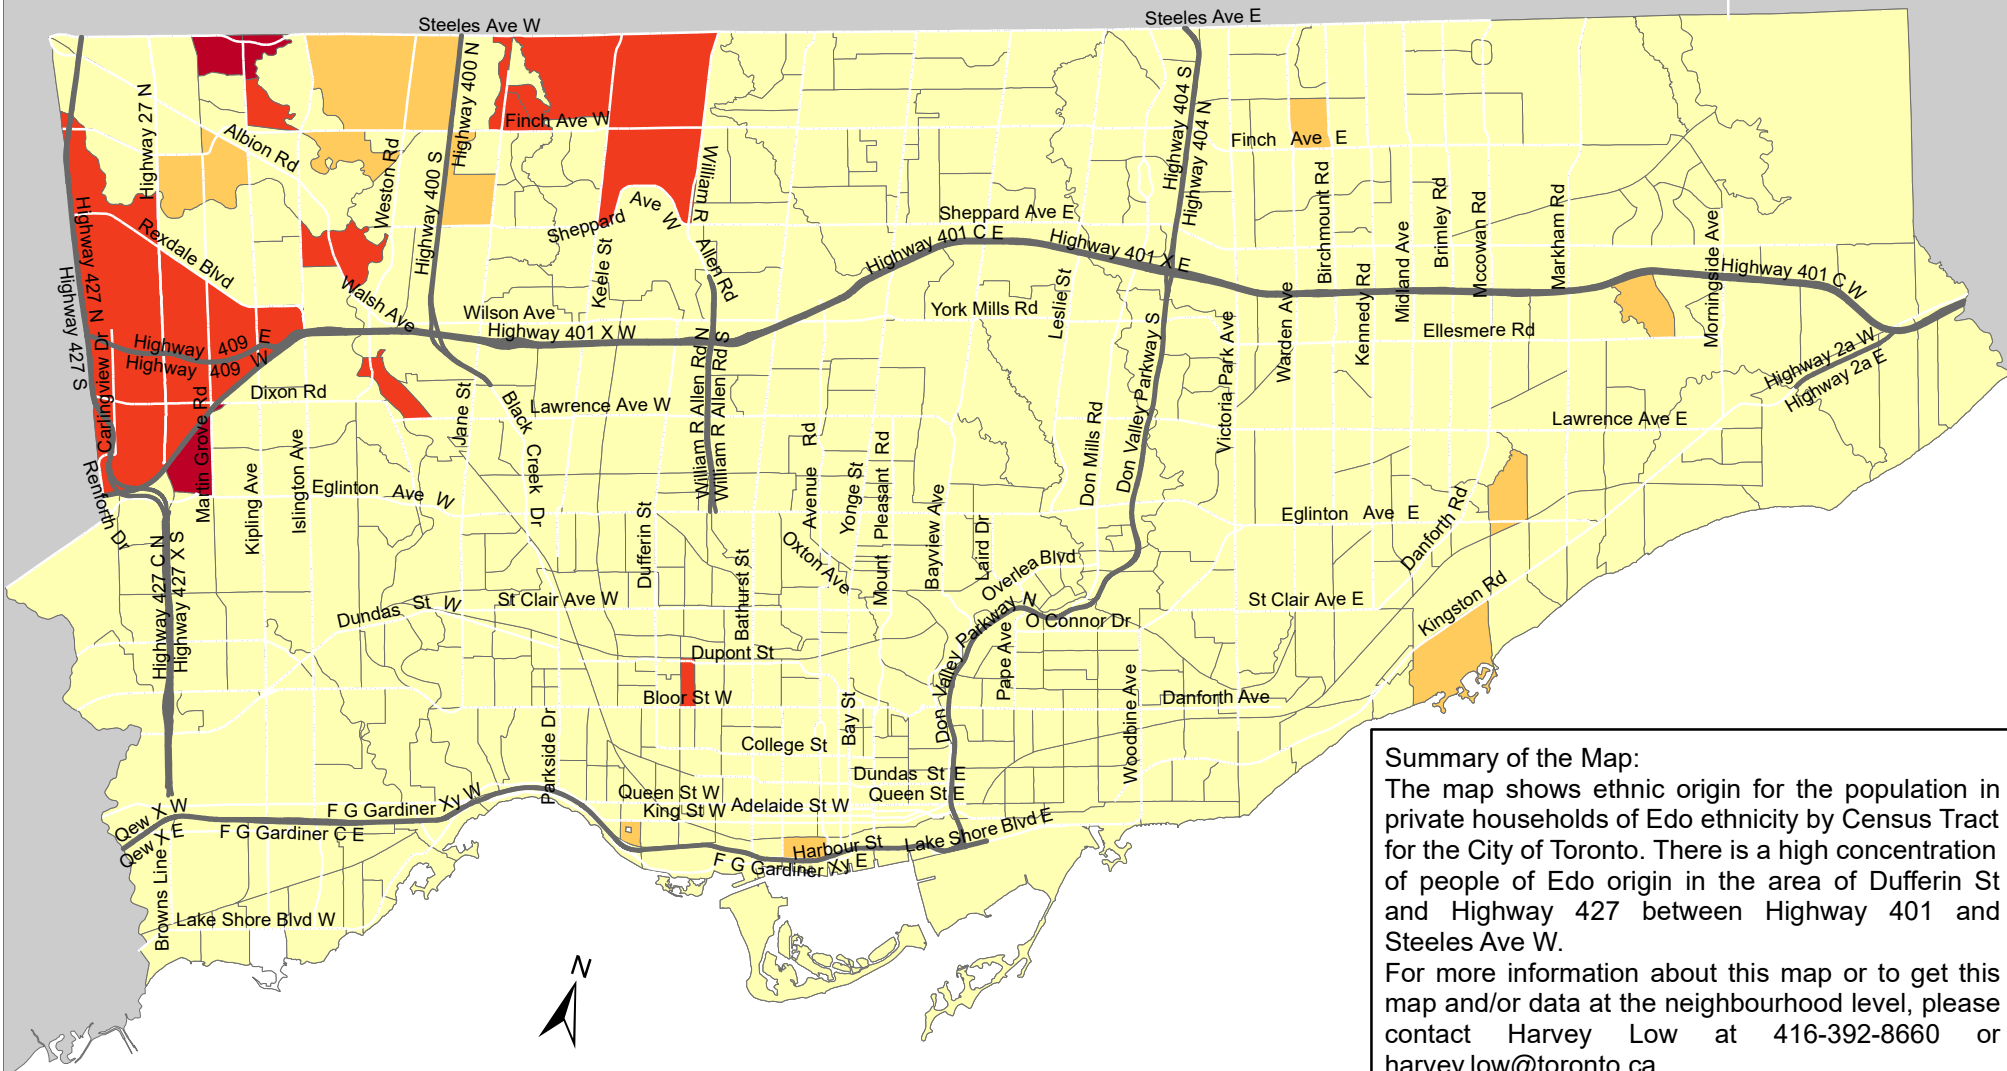

City of Toronto Ethnic Origin - Edo 2016

Summary of the Map:
 The map shows ethnic origin for the population in private households of Edo ethnicity by Census Tract for the City of Toronto. There is a high concentration of people of Edo origin in the area of Dufferin St and Highway 427 between Highway 401 and Steeles Ave W.
 For more information about this map or to get this map and/or data at the neighbourhood level, please contact Harvey Low at 416-392-8660 or harvey.low@toronto.ca.

Ethnic Origin - Edo	Not available/ No data
0	Expressway
1 - 15	Major Arterial
16 - 30	
31 - 60	

Source: City of Toronto; Statistics Canada 2016 Census.
 Copyright © 2018 City of Toronto. All Rights Reserved. Published: May 2018.
 Prepared by: Social Research and Analysis Unit. Contact: spar@toronto.ca.
 N.I.E = Not included elsewhere
 N.O.S = Not otherwise specified