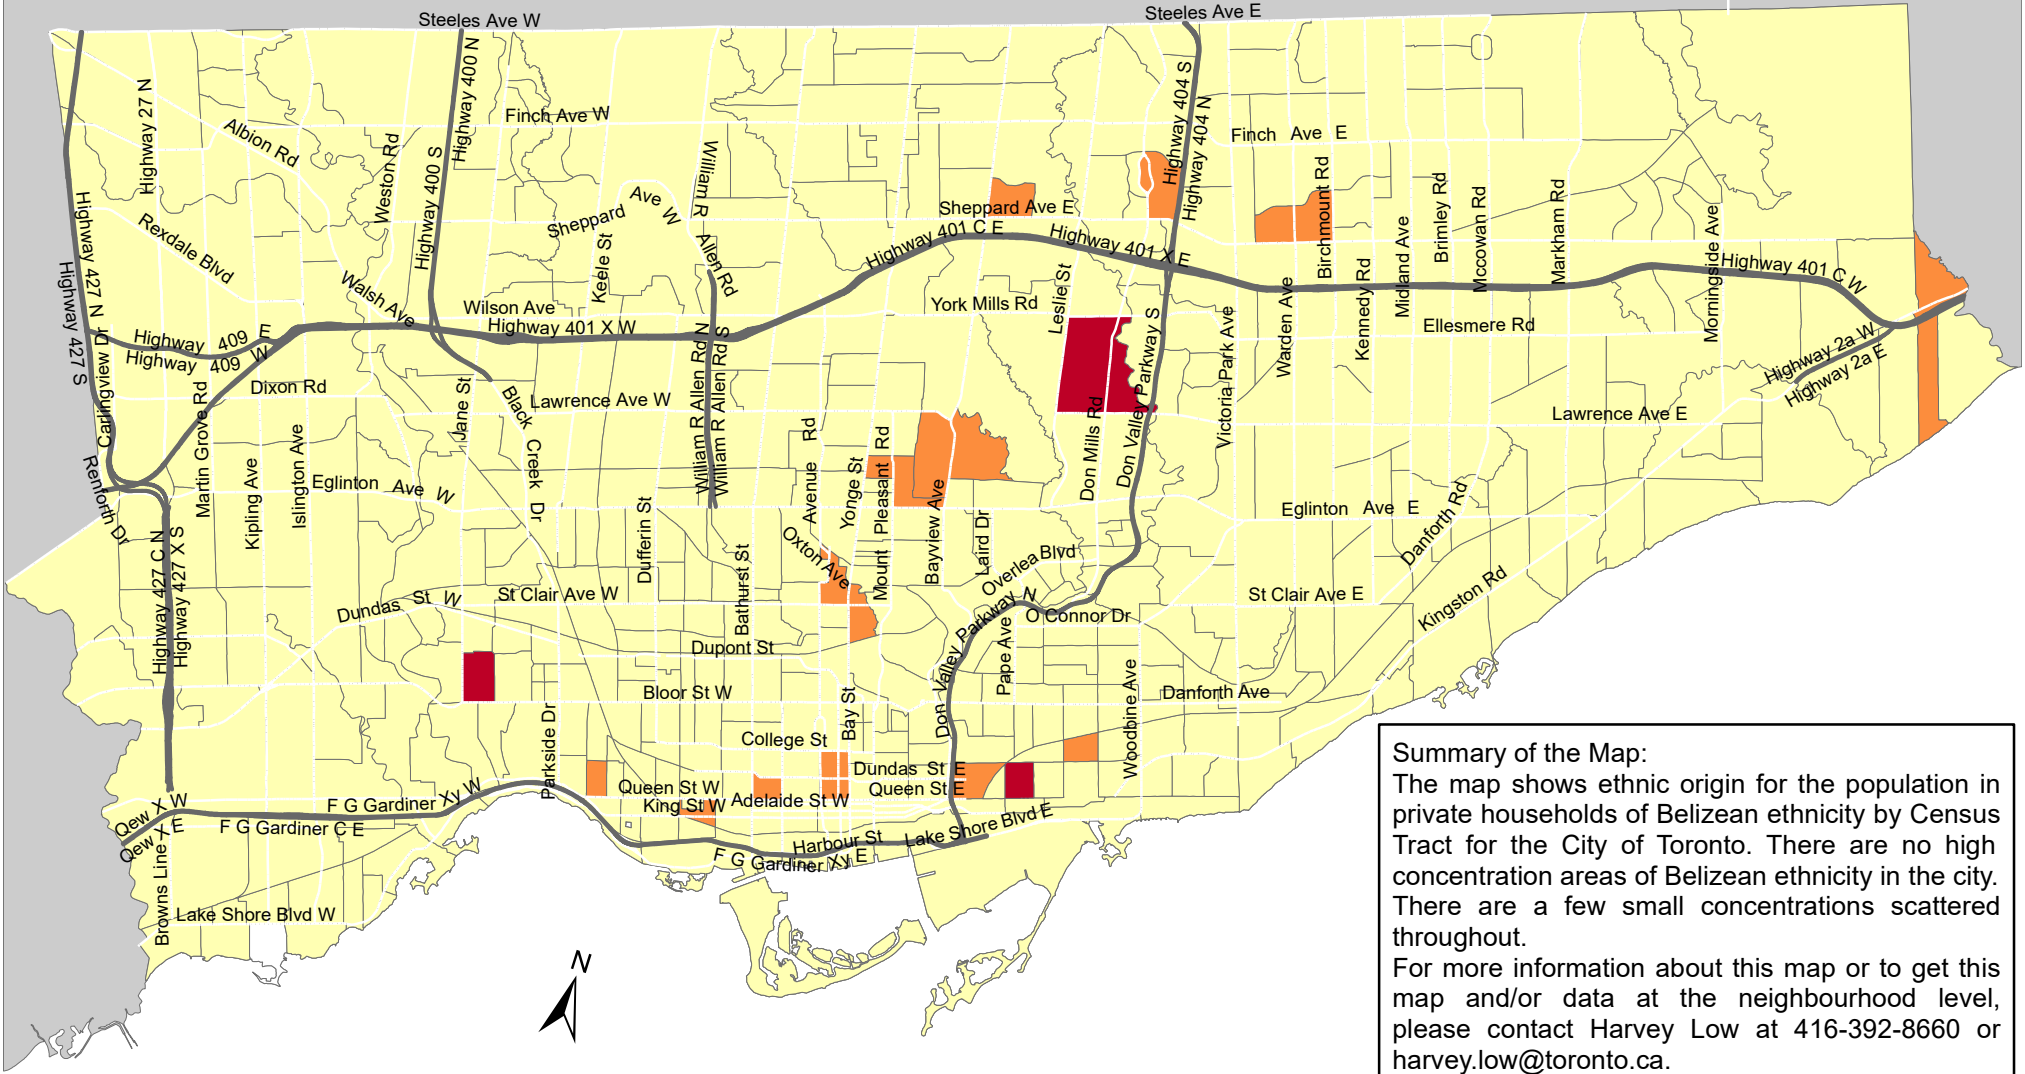

City of Toronto Ethnic Origin - Belizean 2016

Summary of the Map:
 The map shows ethnic origin for the population in private households of Belizean ethnicity by Census Tract for the City of Toronto. There are no high concentration areas of Belizean ethnicity in the city. There are a few small concentrations scattered throughout.
 For more information about this map or to get this map and/or data at the neighbourhood level, please contact Harvey Low at 416-392-8660 or harvey.low@toronto.ca.

Ethnic Origin - Belizean

 0	 Not available/ No data
 1 - 10	 Expressway
 11 - 15	 Major Arterial

Source: City of Toronto;
 Statistics Canada 2016 Census.

Copyright © 2018 City of Toronto. All Rights Reserved.
 Published: May 2018.