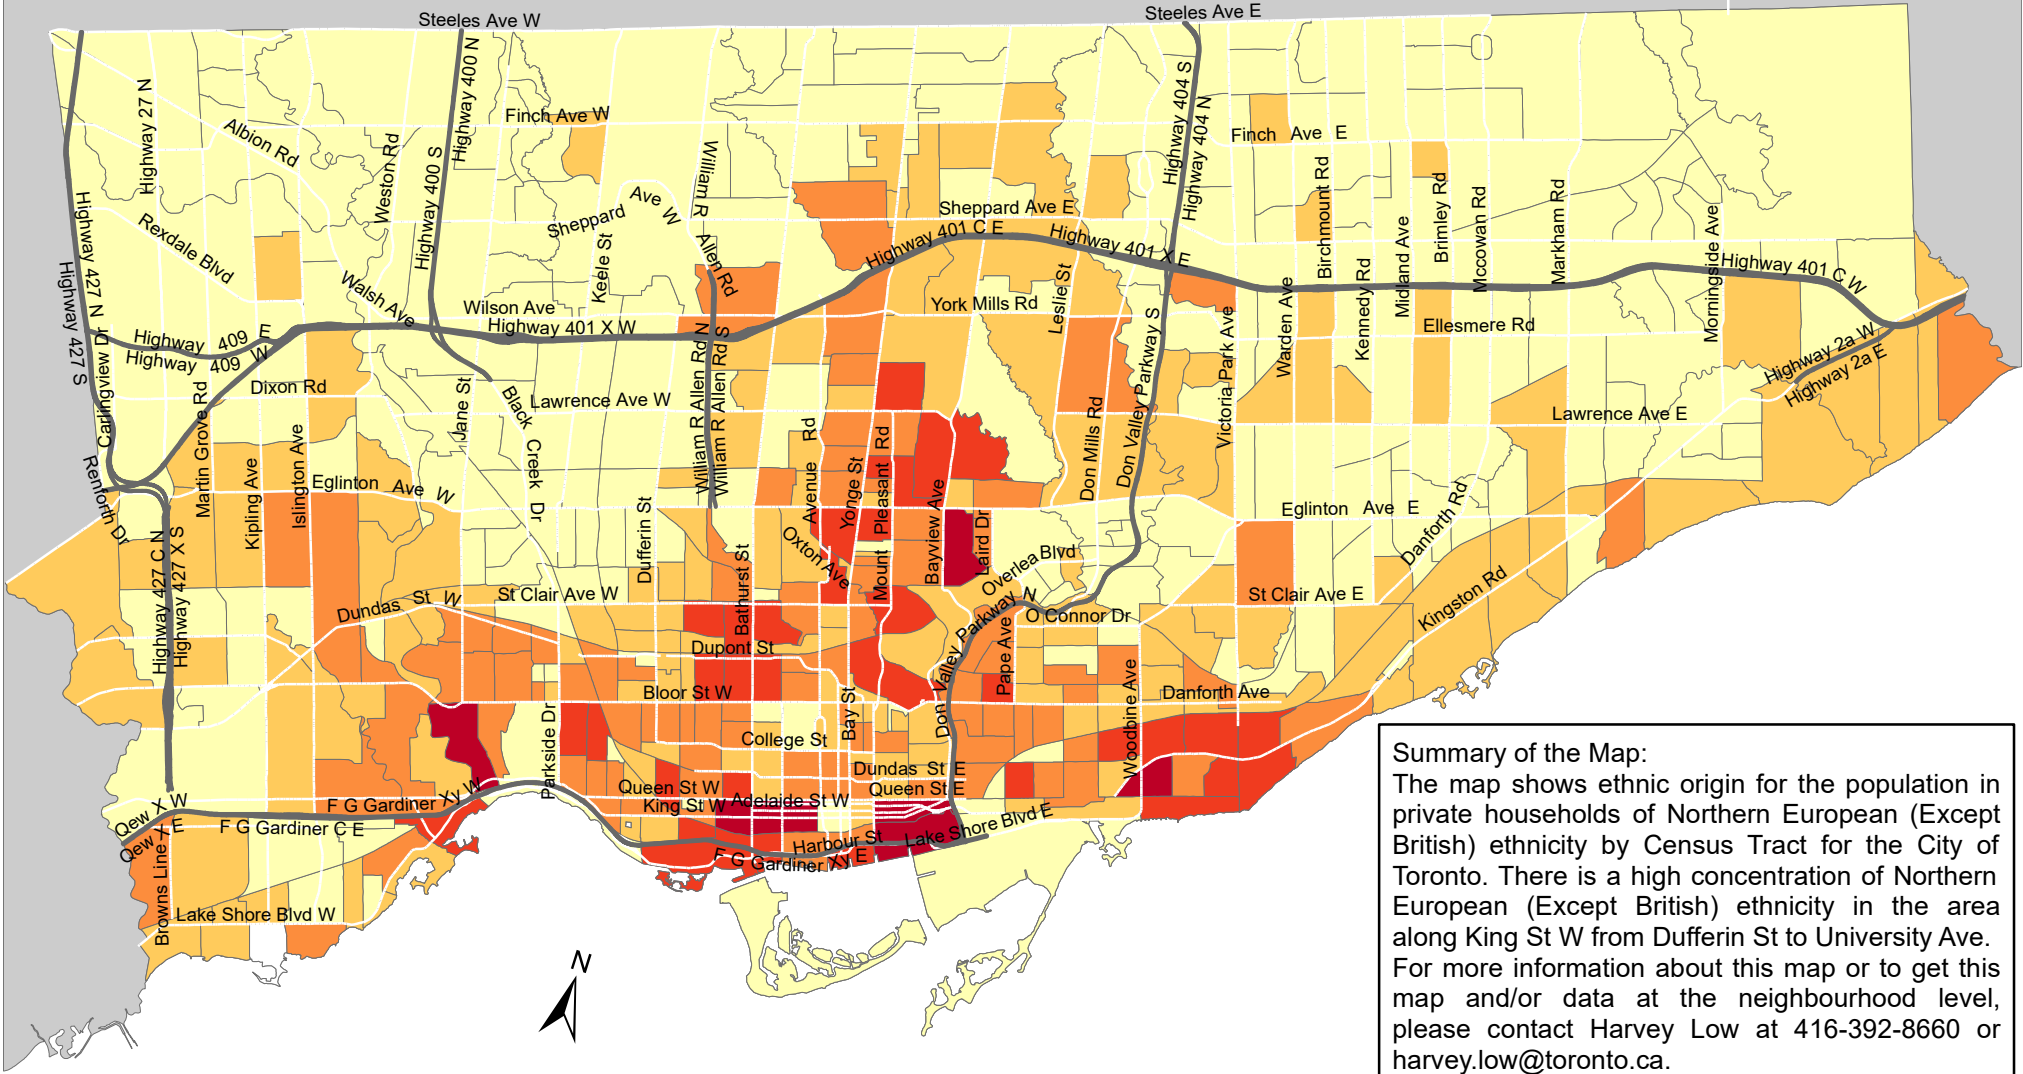

City of Toronto Ethnic Origin - Northern European (Except British) 2016

Summary of the Map:
 The map shows ethnic origin for the population in private households of Northern European (Except British) ethnicity by Census Tract for the City of Toronto. There is a high concentration of Northern European (Except British) ethnicity in the area along King St W from Dufferin St to University Ave. For more information about this map or to get this map and/or data at the neighbourhood level, please contact Harvey Low at 416-392-8660 or harvey.low@toronto.ca.