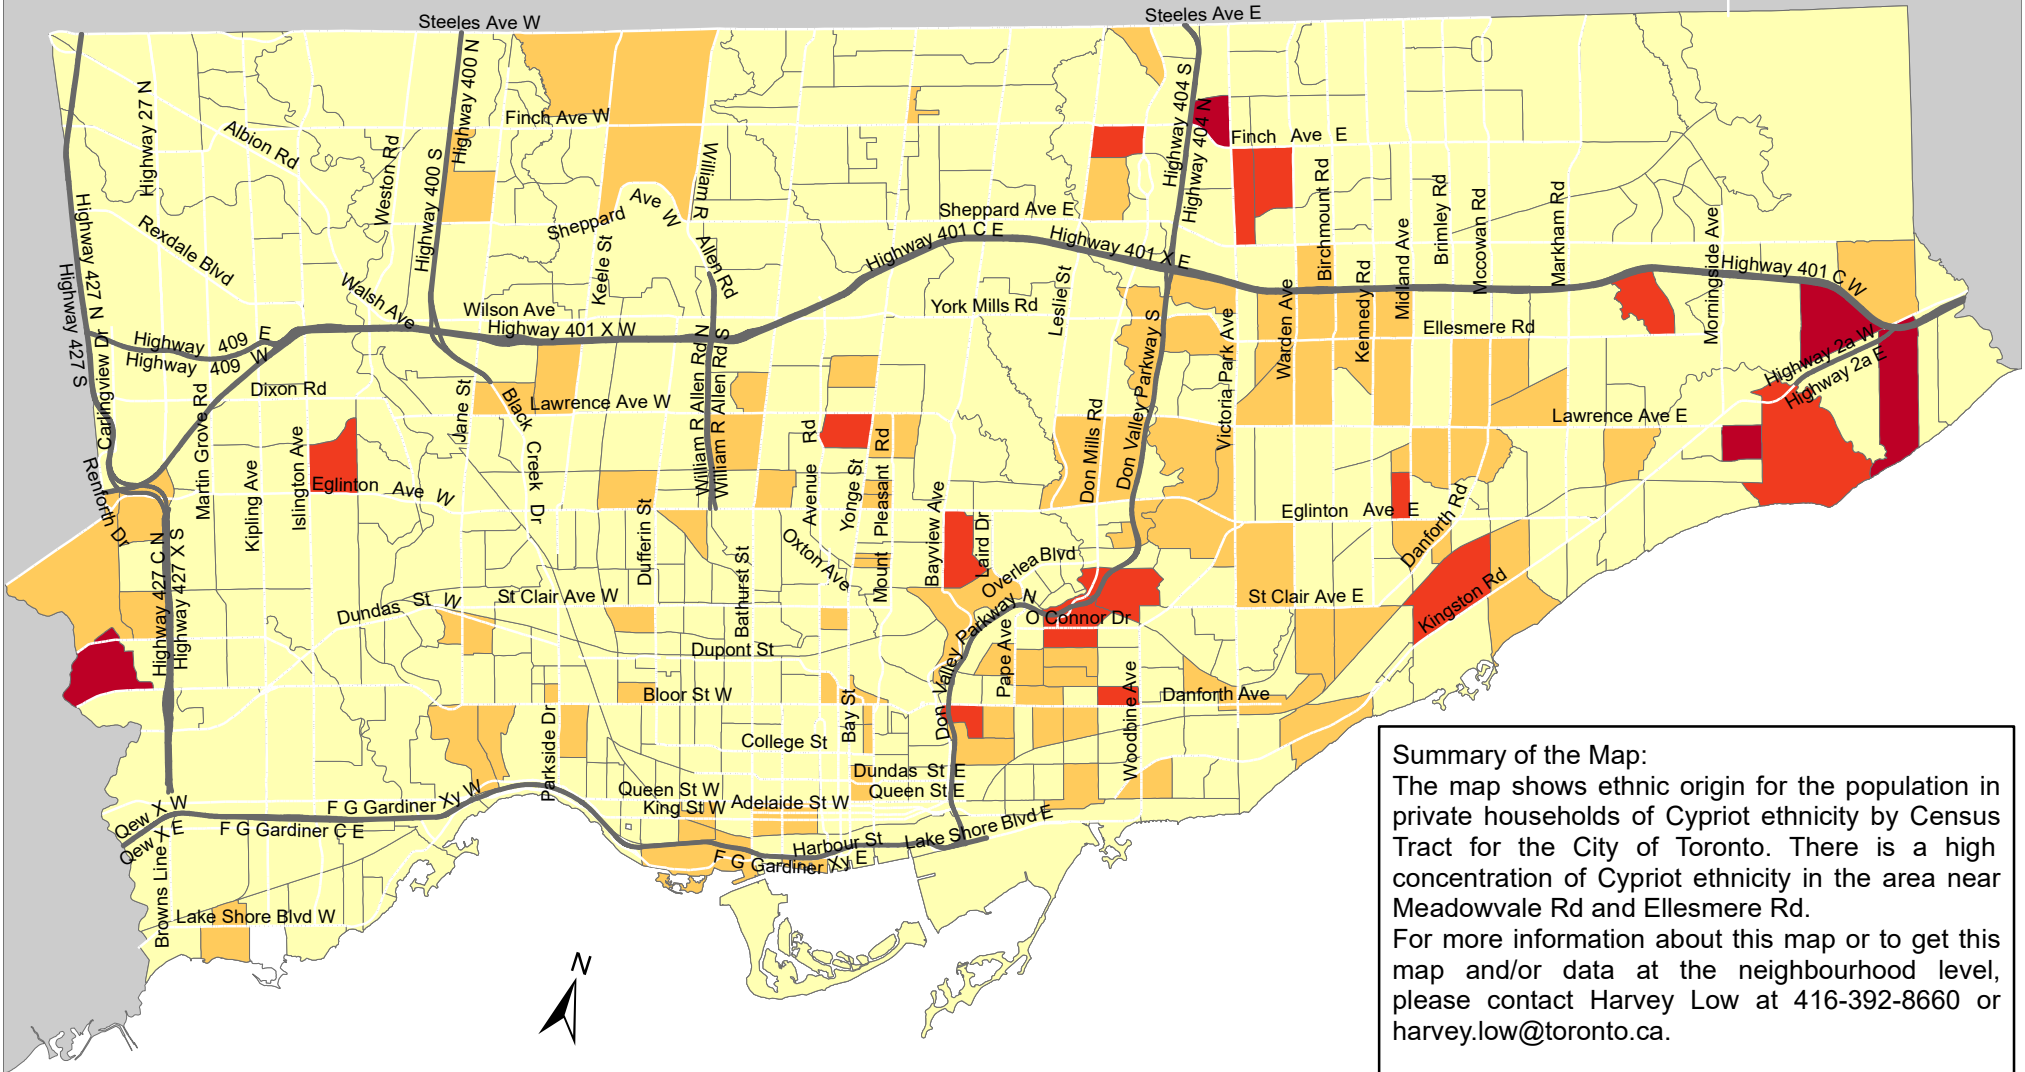

City of Toronto Ethnic Origin - Cypriot 2016

Summary of the Map:
 The map shows ethnic origin for the population in private households of Cypriot ethnicity by Census Tract for the City of Toronto. There is a high concentration of Cypriot ethnicity in the area near Meadowvale Rd and Ellesmere Rd.
 For more information about this map or to get this map and/or data at the neighbourhood level, please contact Harvey Low at 416-392-8660 or harvey.low@toronto.ca.