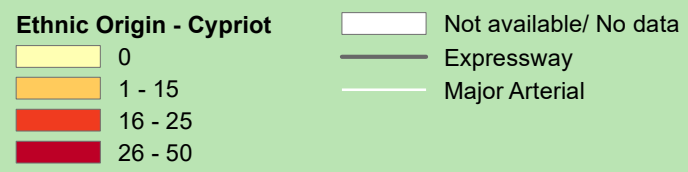

City of Toronto Ethnic Origin - Cypriot 2016

Summary of the Map:
 The map shows ethnic origin for the population in private households of Cypriot ethnicity by Census Tract for the City of Toronto. There is a high concentration of Cypriot ethnicity in the area near Meadowvale Rd and Ellesmere Rd.
 For more information about this map or to get this map and/or data at the neighbourhood level, please contact Harvey Low at 416-392-8660 or harvey.low@toronto.ca.