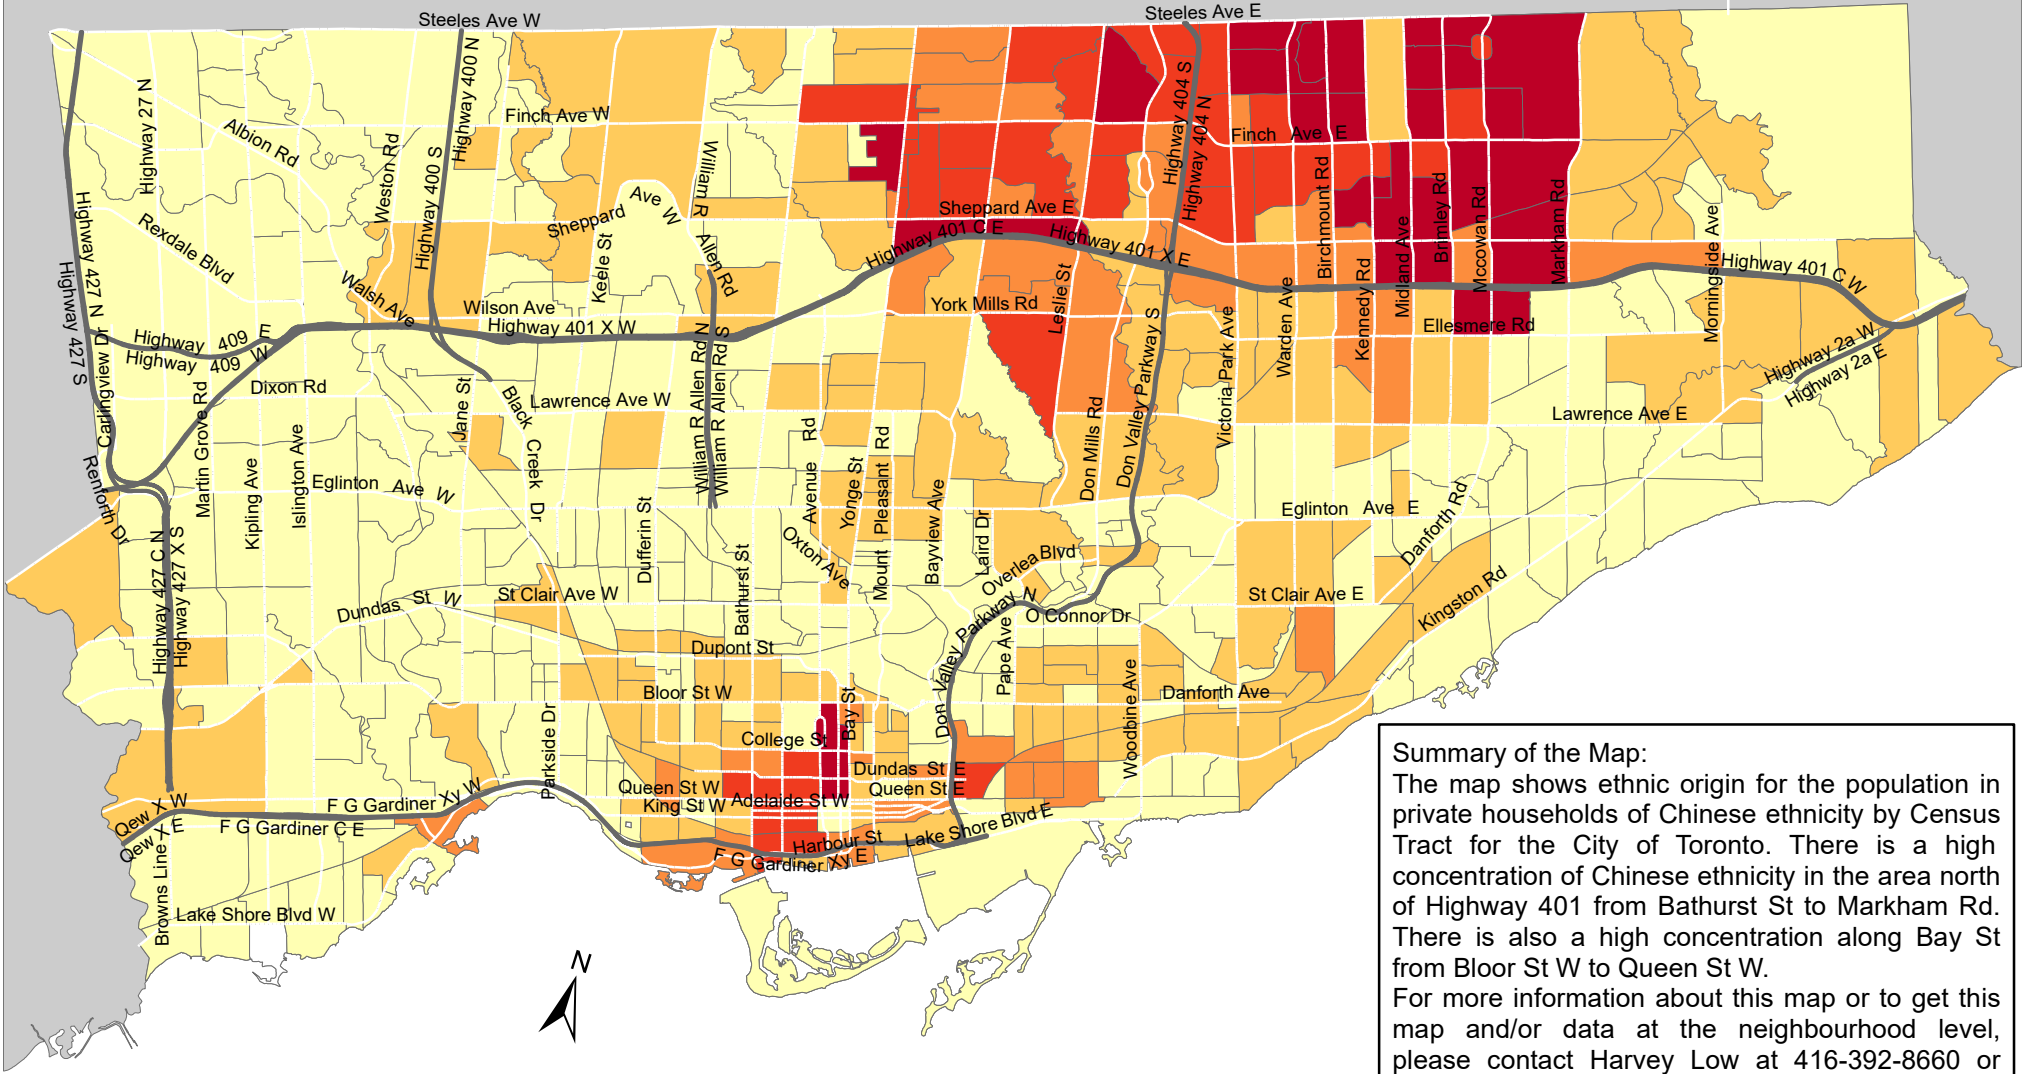

City of Toronto Ethnic Origin - Chinese 2016

Summary of the Map:
 The map shows ethnic origin for the population in private households of Chinese ethnicity by Census Tract for the City of Toronto. There is a high concentration of Chinese ethnicity in the area north of Highway 401 from Bathurst St to Markham Rd. There is also a high concentration along Bay St from Bloor St W to Queen St W. For more information about this map or to get this map and/or data at the neighbourhood level, please contact Harvey Low at 416-392-8660 or harvey.low@toronto.ca.

Ethnic Origin - Chinese	Not available/ No data
0 - 320	Expressway
321 - 760	Major Arterial
761 - 1,455	
1,456 - 2,445	
2,446 - 5,775	

Source: City of Toronto; Statistics Canada 2016 Census.
 Copyright © 2018 City of Toronto. All Rights Reserved. Published: May 2018.
 Prepared by: Social Research and Analysis Unit. Contact: spar@toronto.ca.
 N.I.E - Not included elsewhere
 N.O.S - Not otherwise specified