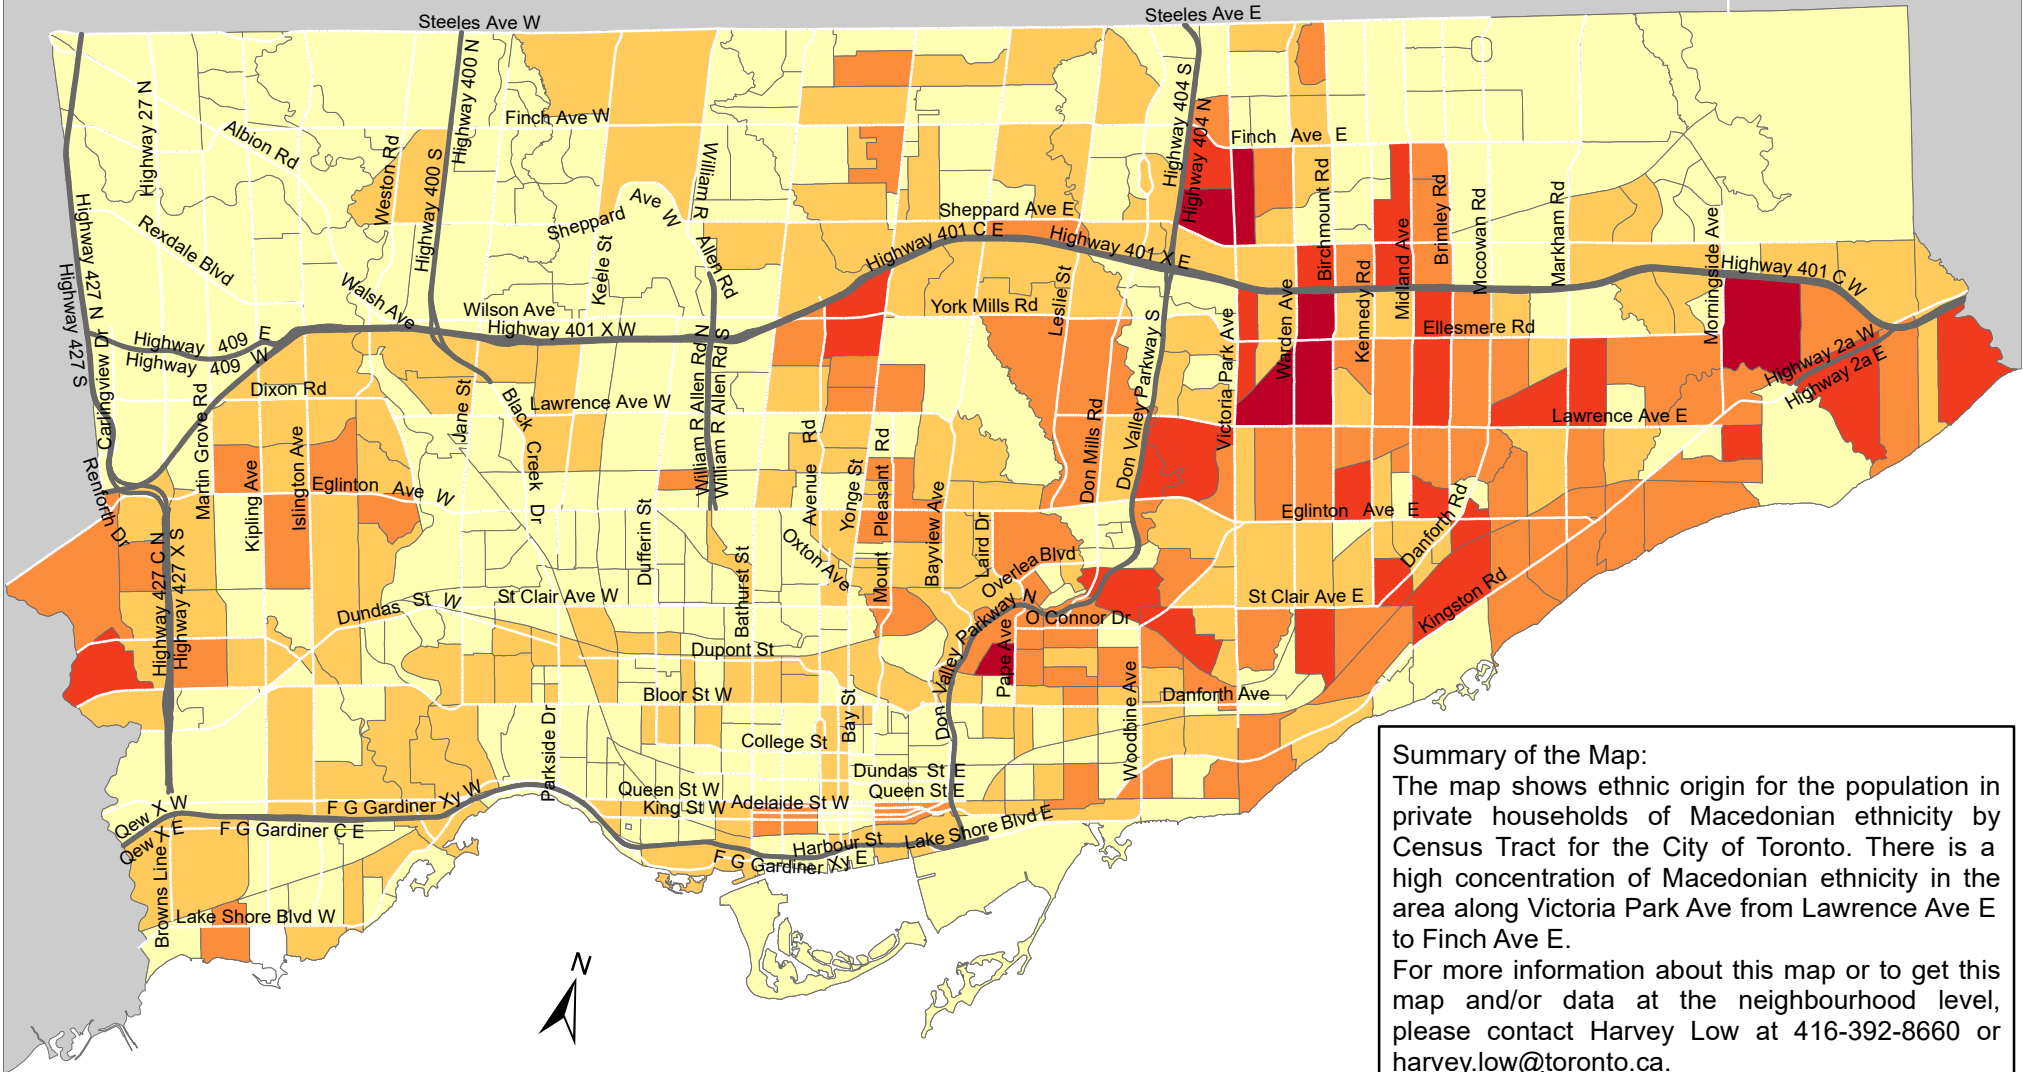

City of Toronto Ethnic Origin - Macedonian 2016

Summary of the Map:
 The map shows ethnic origin for the population in private households of Macedonian ethnicity by Census Tract for the City of Toronto. There is a high concentration of Macedonian ethnicity in the area along Victoria Park Ave from Lawrence Ave E to Finch Ave E.
 For more information about this map or to get this map and/or data at the neighbourhood level, please contact Harvey Low at 416-392-8660 or harvey.low@toronto.ca.