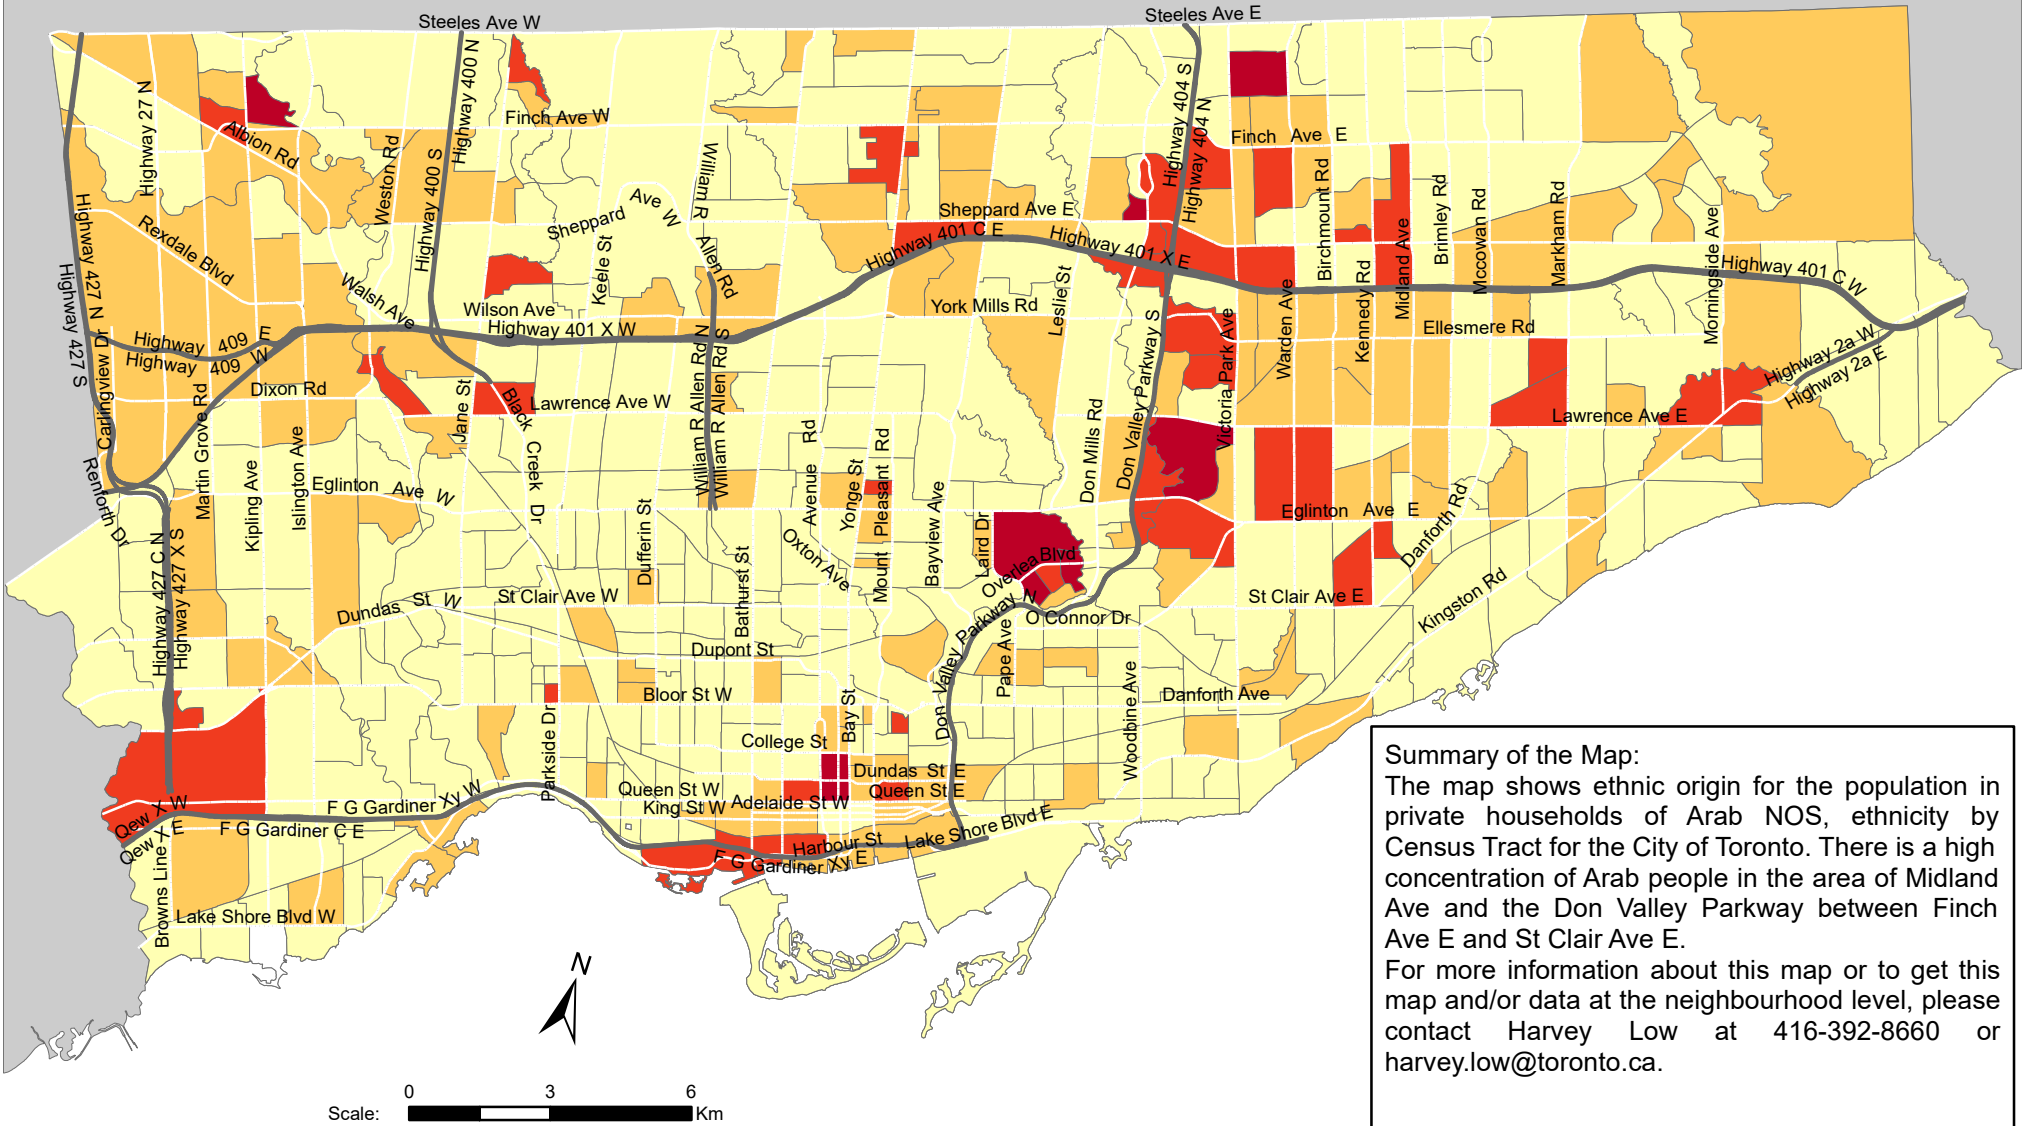

City of Toronto Ethnic Origin - Arab, n.o.s. 2016

Summary of the Map:
 The map shows ethnic origin for the population in private households of Arab NOS, ethnicity by Census Tract for the City of Toronto. There is a high concentration of Arab people in the area of Midland Ave and the Don Valley Parkway between Finch Ave E and St Clair Ave E.
 For more information about this map or to get this map and/or data at the neighbourhood level, please contact Harvey Low at 416-392-8660 or harvey.low@toronto.ca.

Ethnic Origin - Arab, n.o.s.

- 0 - 15
- 16 - 45
- 46 - 110
- 111 - 315

- Not available/ No data
- Expressway
- Major Arterial

Source: City of Toronto;
 Statistics Canada 2016 Census.

Copyright © 2018 City of Toronto. All Rights Reserved.
 Published: May 2018.