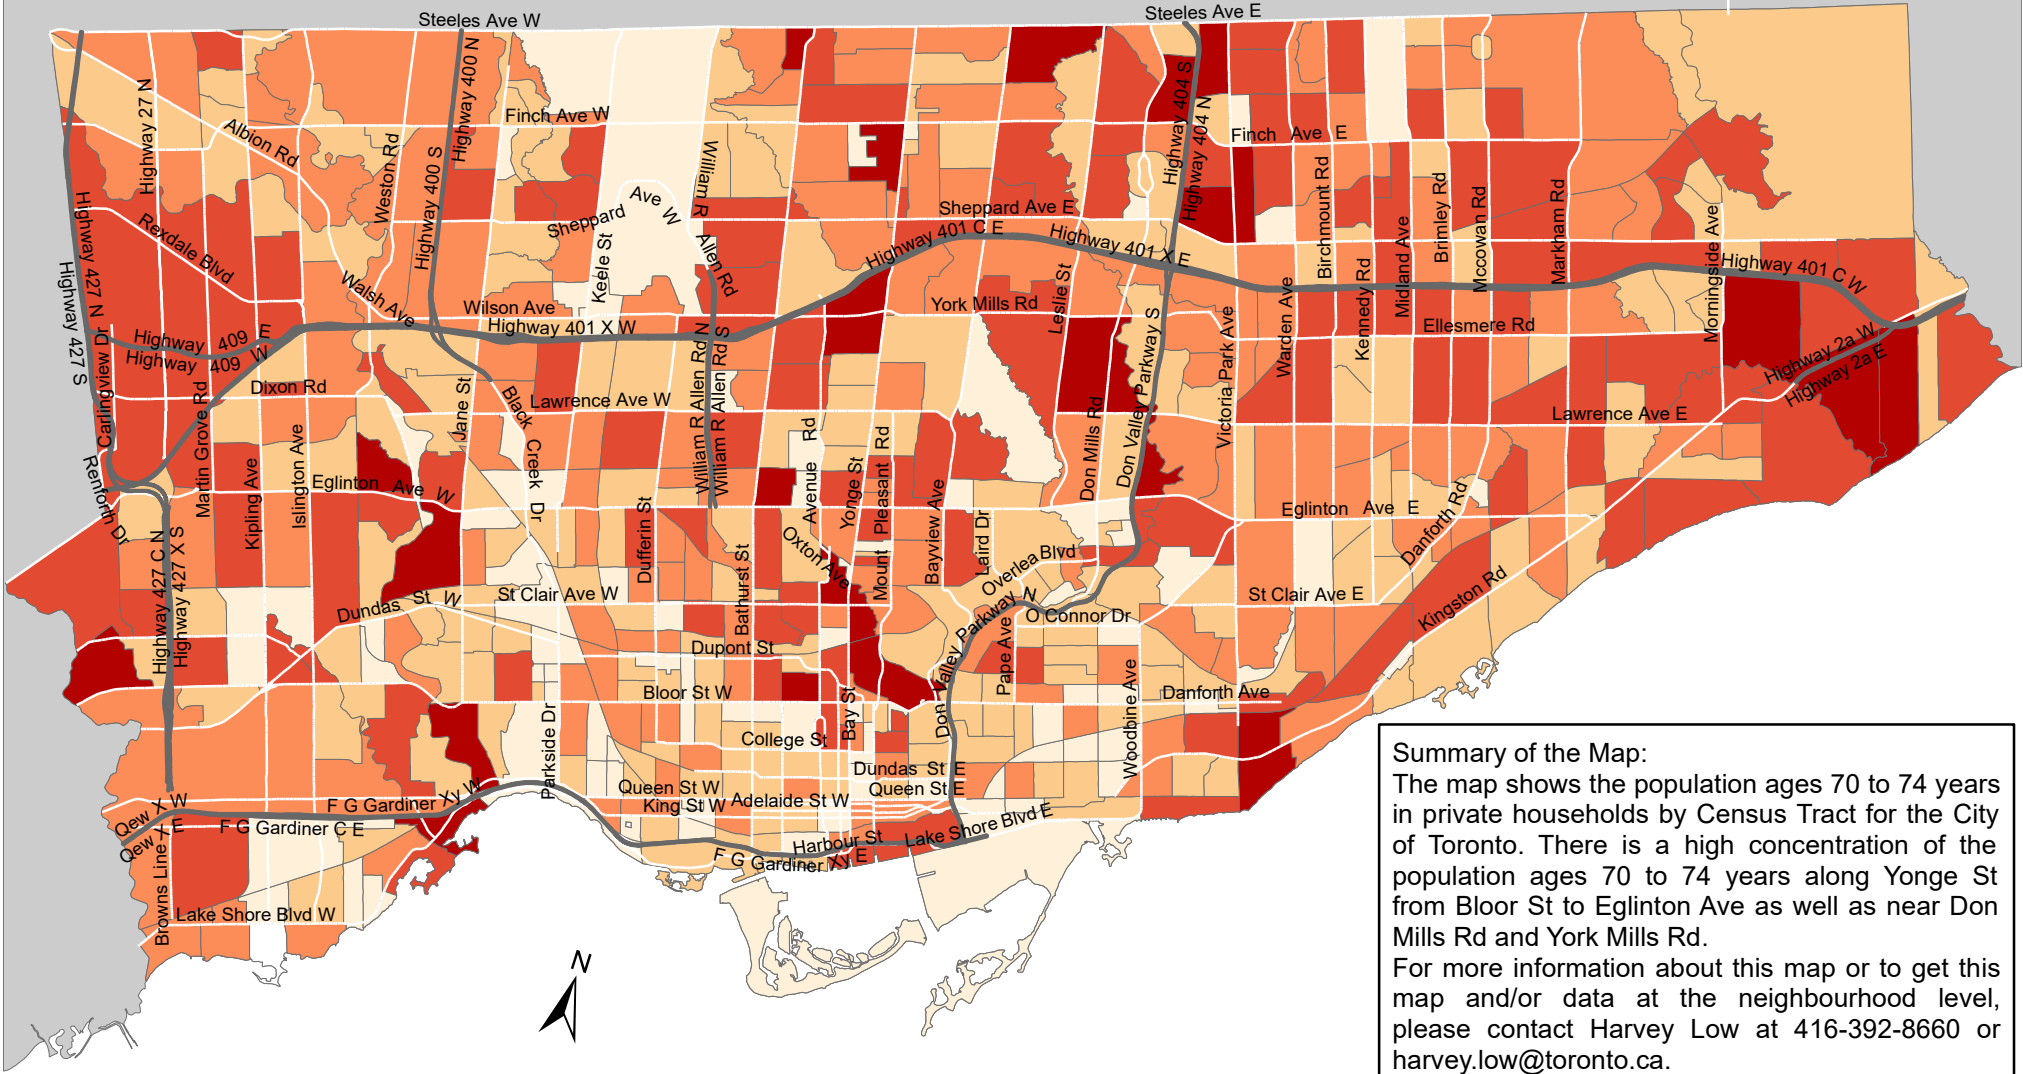

City of Toronto Population - Population 70 to 74 Years 2016

Summary of the Map:
 The map shows the population ages 70 to 74 years in private households by Census Tract for the City of Toronto. There is a high concentration of the population ages 70 to 74 years along Yonge St from Bloor St to Eglinton Ave as well as near Don Mills Rd and York Mills Rd.
 For more information about this map or to get this map and/or data at the neighbourhood level, please contact Harvey Low at 416-392-8660 or harvey.low@toronto.ca.

Population 70 to 74 Years

	0 - 90		Not available/ No data
	91 - 150		Expressway
	151 - 215		Major Arterial
	216 - 305		
	306 - 465		

Source: City of Toronto;
 Statistics Canada 2016 Census.

Copyright © 2018 City of Toronto. All Rights Reserved.
 Published: May 2018.