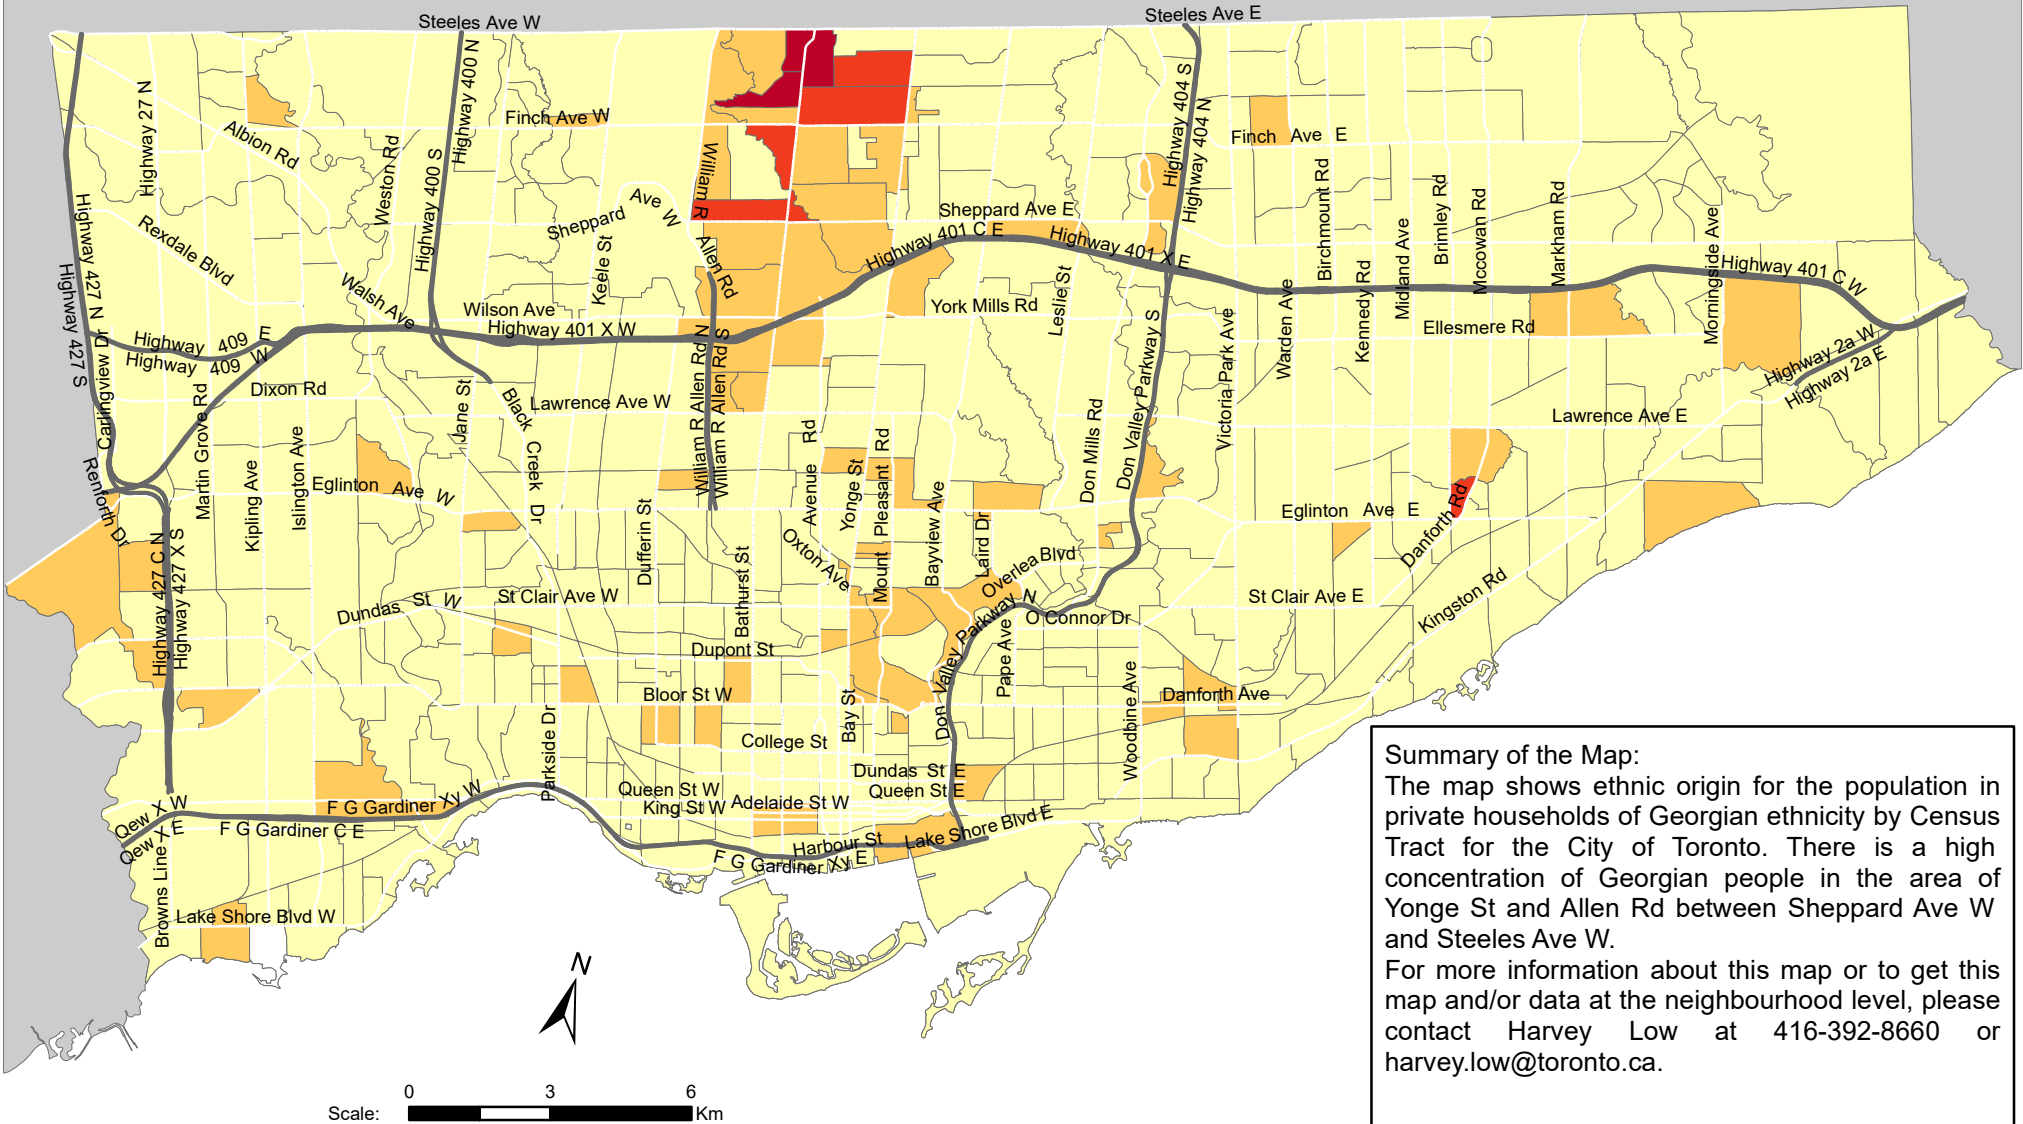

City of Toronto Ethnic Origin - Georgian 2016

Summary of the Map:
 The map shows ethnic origin for the population in private households of Georgian ethnicity by Census Tract for the City of Toronto. There is a high concentration of Georgian people in the area of Yonge St and Allen Rd between Sheppard Ave W and Steeles Ave W.
 For more information about this map or to get this map and/or data at the neighbourhood level, please contact Harvey Low at 416-392-8660 or harvey.low@toronto.ca.