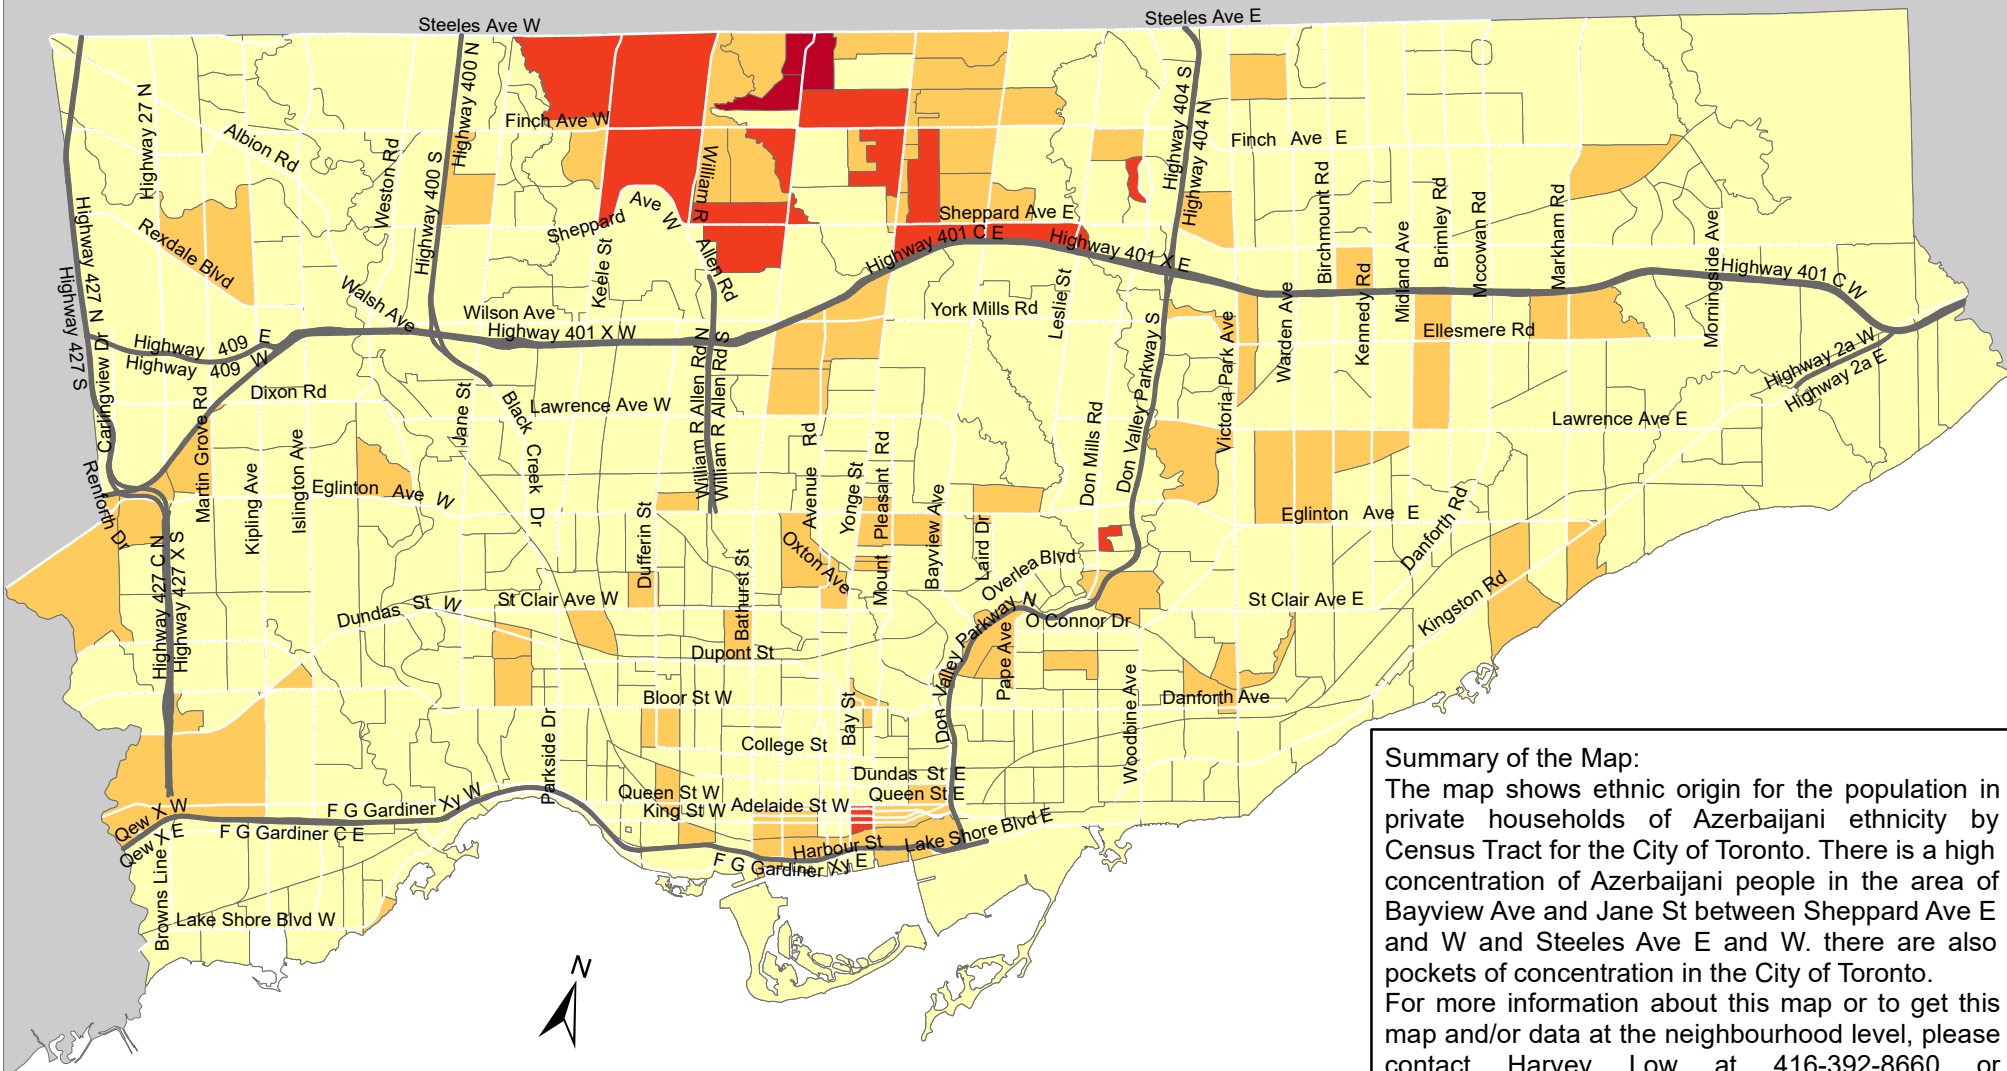

City of Toronto Ethnic Origin - Azerbaijani 2016

Summary of the Map:
 The map shows ethnic origin for the population in private households of Azerbaijani ethnicity by Census Tract for the City of Toronto. There is a high concentration of Azerbaijani people in the area of Bayview Ave and Jane St between Sheppard Ave E and W and Steeles Ave E and W. there are also pockets of concentration in the City of Toronto. For more information about this map or to get this map and/or data at the neighbourhood level, please contact Harvey Low at 416-392-8660 or harvey.low@toronto.ca.

Ethnic Origin - Azerbaijani

- 0
- 1 - 25
- 26 - 60
- 61 - 105

- Not available/ No data
- Expressway
- Major Arterial

Source: City of Toronto;
 Statistics Canada 2016 Census.

Copyright © 2018 City of Toronto. All Rights Reserved.
 Published: May 2018.