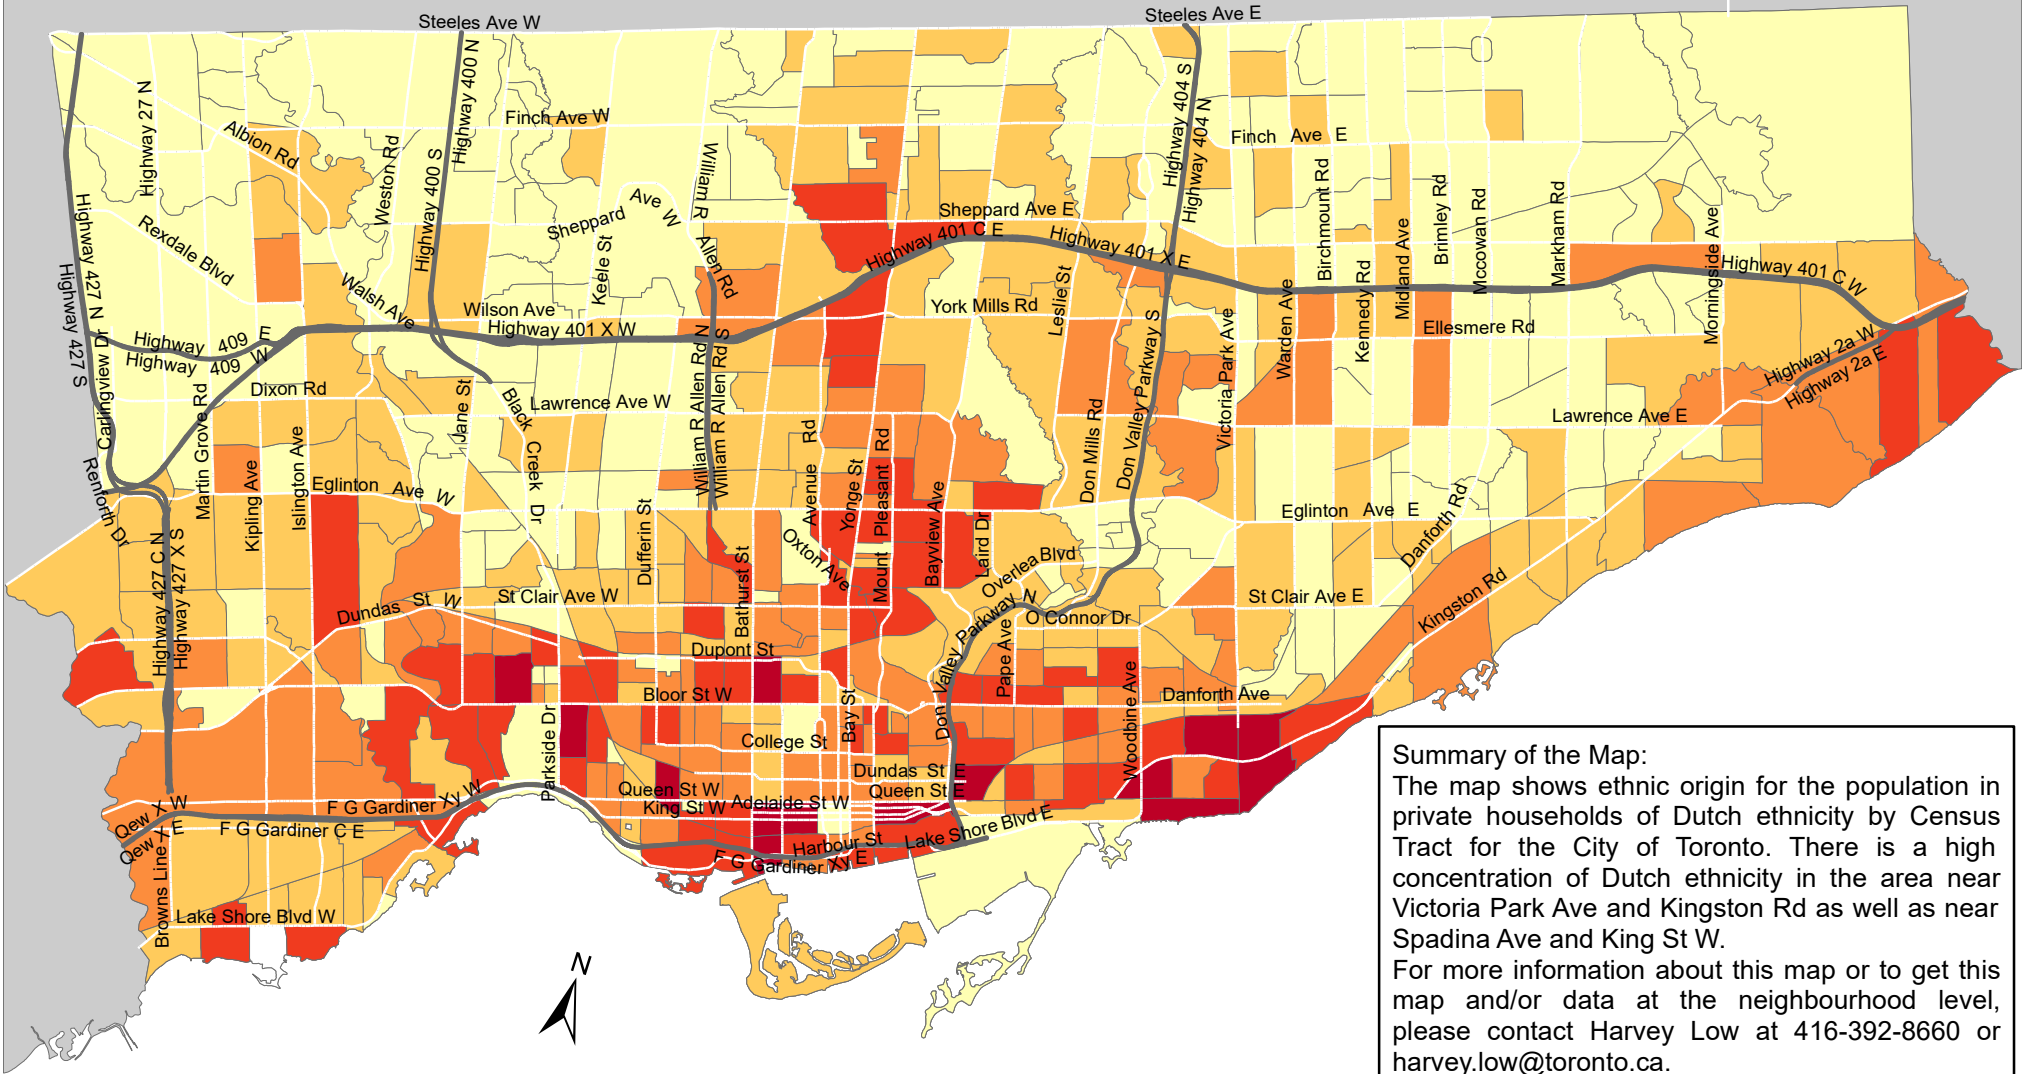

City of Toronto Ethnic Origin - Dutch 2016

Summary of the Map:
 The map shows ethnic origin for the population in private households of Dutch ethnicity by Census Tract for the City of Toronto. There is a high concentration of Dutch ethnicity in the area near Victoria Park Ave and Kingston Rd as well as near Spadina Ave and King St W.
 For more information about this map or to get this map and/or data at the neighbourhood level, please contact Harvey Low at 416-392-8660 or harvey.low@toronto.ca.

Ethnic Origin - Dutch

- Not available/ No data
- Expressway
- Major Arterial

Source: City of Toronto;
 Statistics Canada 2016 Census.

Copyright © 2018 City of Toronto. All Rights Reserved.
 Published: May 2018.