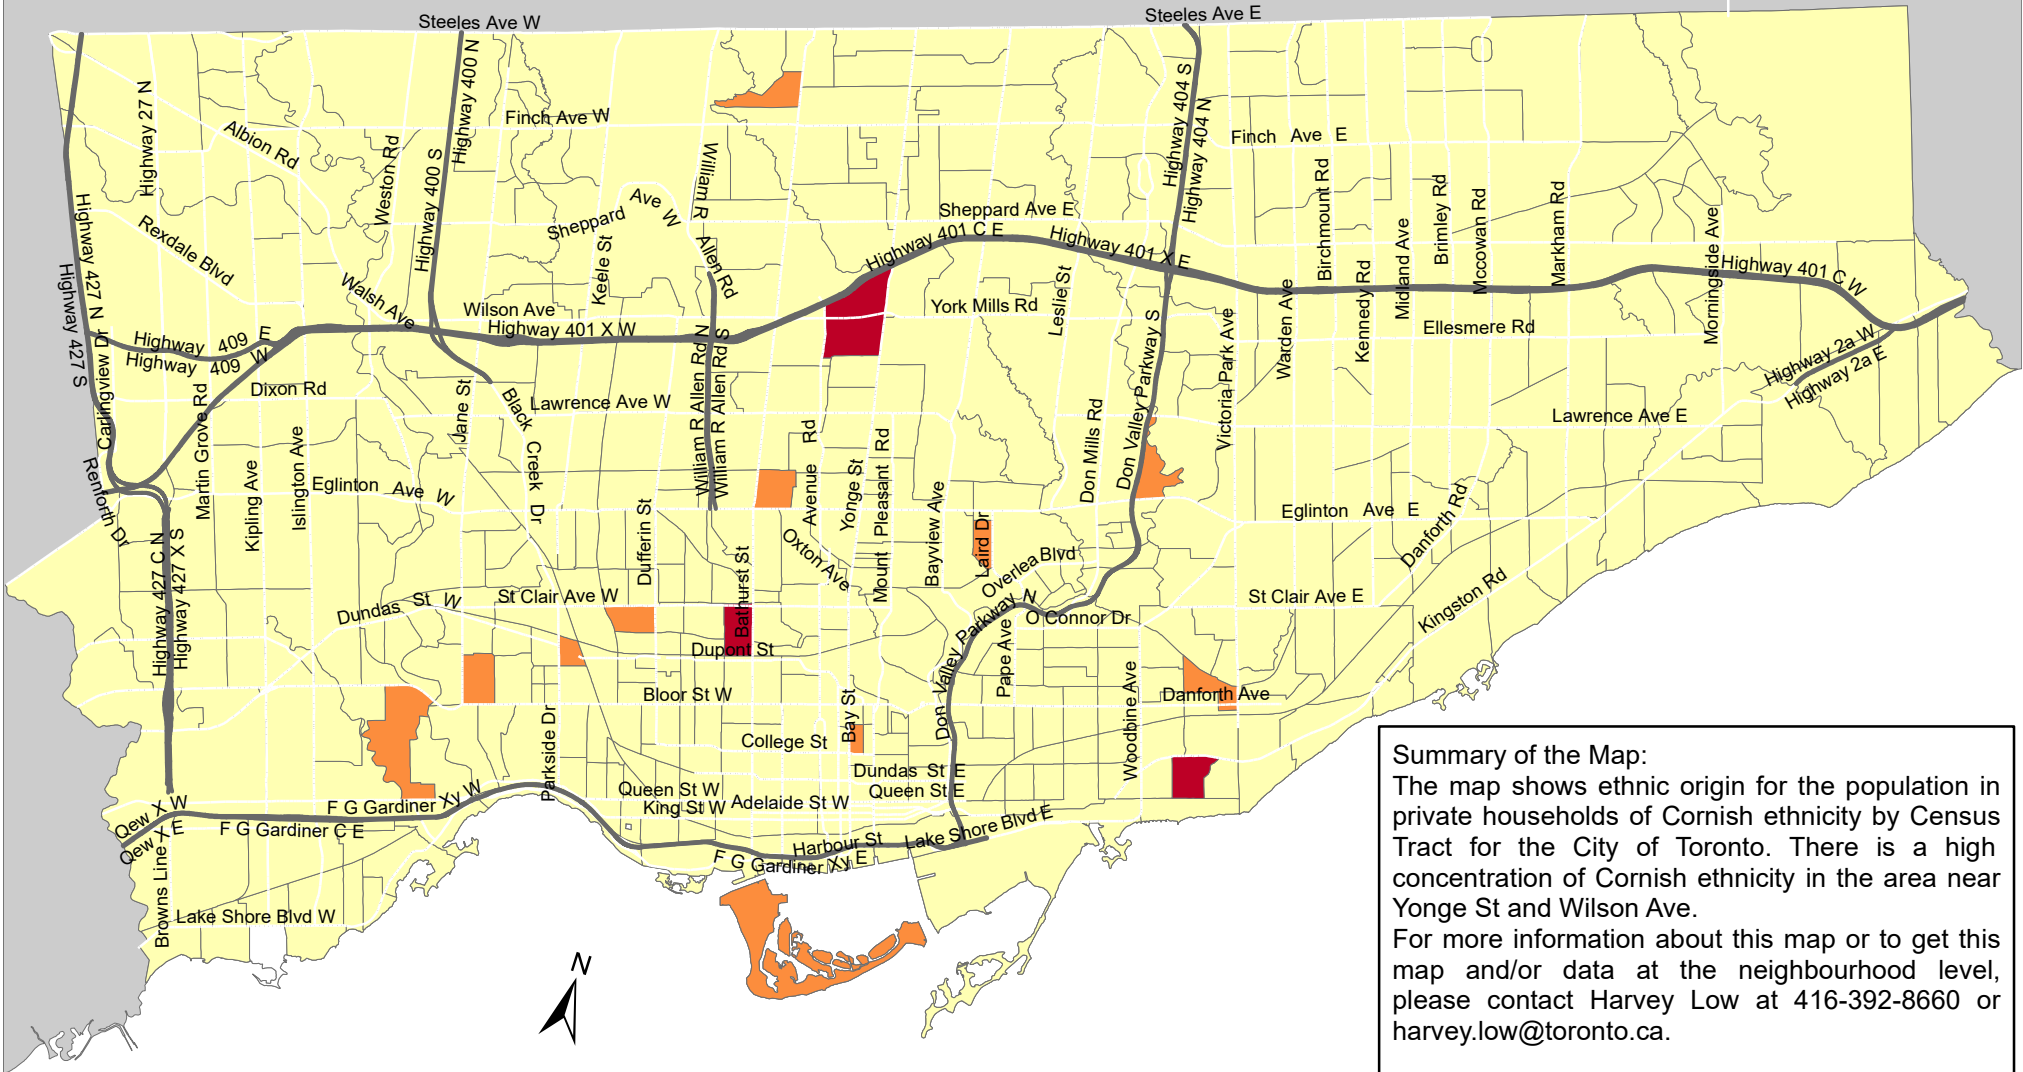

City of Toronto Ethnic Origin - Cornish 2016

Summary of the Map:
 The map shows ethnic origin for the population in private households of Cornish ethnicity by Census Tract for the City of Toronto. There is a high concentration of Cornish ethnicity in the area near Yonge St and Wilson Ave.
 For more information about this map or to get this map and/or data at the neighbourhood level, please contact Harvey Low at 416-392-8660 or harvey.low@toronto.ca.