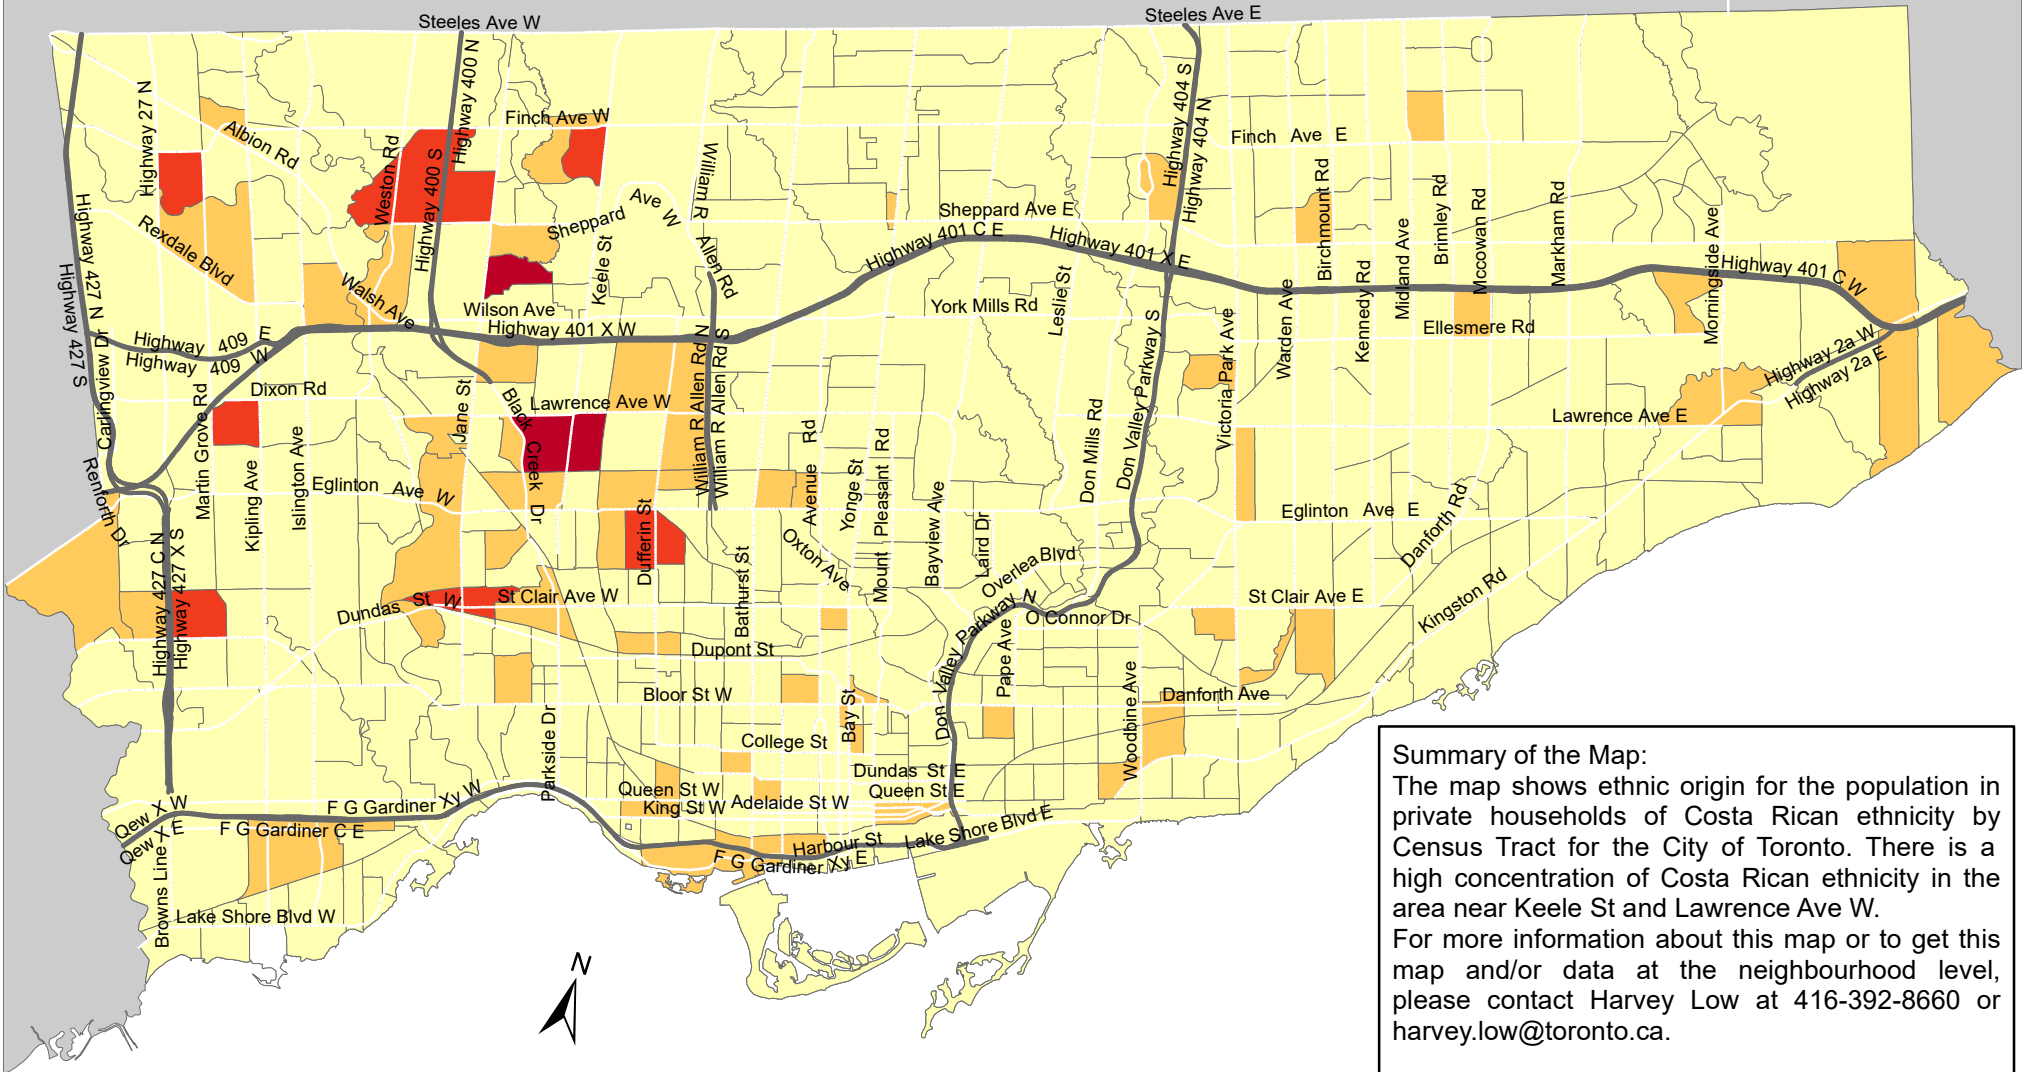

City of Toronto Ethnic Origin - Costa Rican 2016

Summary of the Map:
 The map shows ethnic origin for the population in private households of Costa Rican ethnicity by Census Tract for the City of Toronto. There is a high concentration of Costa Rican ethnicity in the area near Keele St and Lawrence Ave W.
 For more information about this map or to get this map and/or data at the neighbourhood level, please contact Harvey Low at 416-392-8660 or harvey.low@toronto.ca.

Ethnic Origin - Costa Rican

- 0
- 1 - 15
- 16 - 40
- 41 - 75

- Not available/ No data
- Expressway
- Major Arterial

Source: City of Toronto; Statistics Canada 2016 Census.

Copyright © 2018 City of Toronto. All Rights Reserved. Published: May 2018.