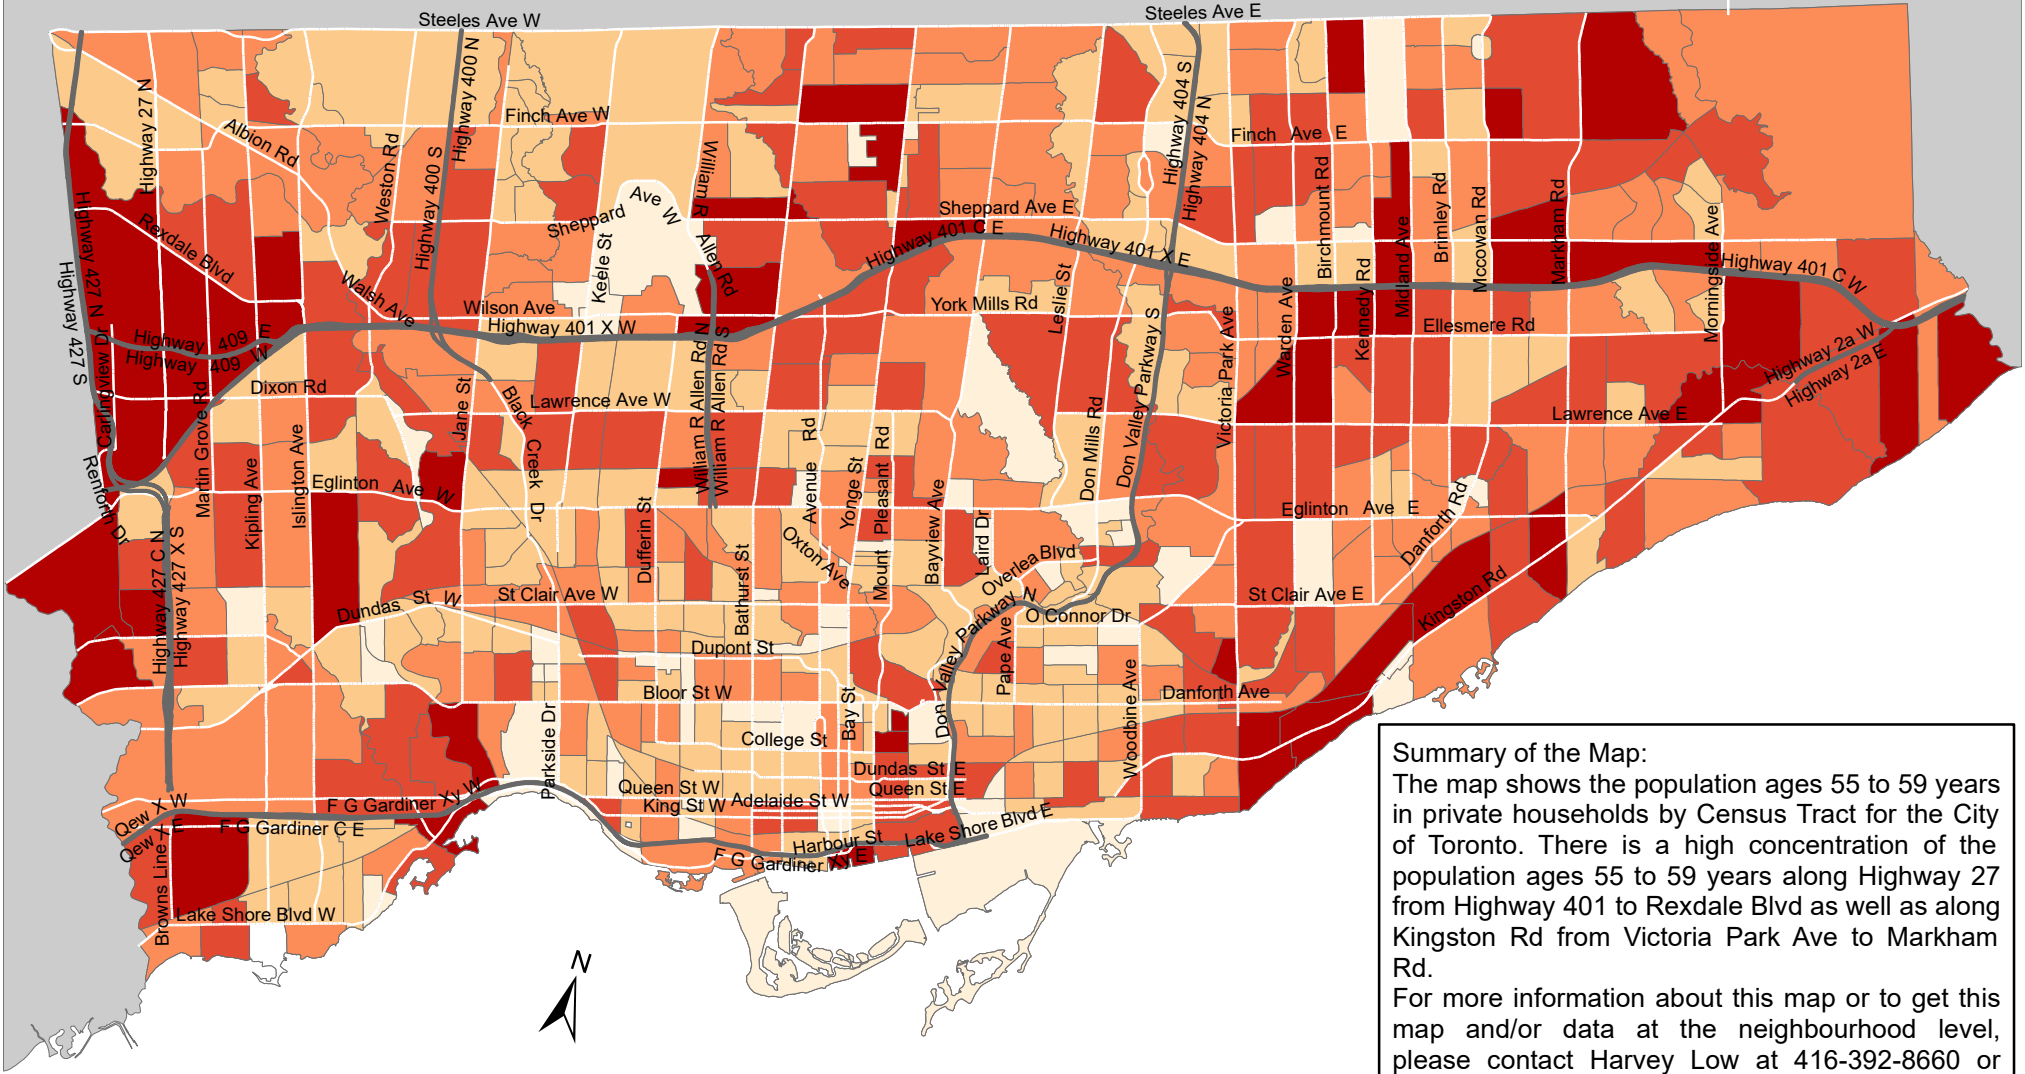

City of Toronto Population - Population 55 to 59 Years 2016

Summary of the Map:
 The map shows the population ages 55 to 59 years in private households by Census Tract for the City of Toronto. There is a high concentration of the population ages 55 to 59 years along Highway 27 from Highway 401 to Rexdale Blvd as well as along Kingston Rd from Victoria Park Ave to Markham Rd.
 For more information about this map or to get this map and/or data at the neighbourhood level, please contact Harvey Low at 416-392-8660 or harvey.low@toronto.ca.

Population 55 to 59 Years

- 5 - 175
- 176 - 290
- 291 - 395
- 396 - 510
- 511 - 760

- Not available/ No data
- Expressway
- Major Arterial

Source: City of Toronto;
 Statistics Canada 2016 Census.

Copyright © 2018 City of Toronto. All Rights Reserved.
 Published: May 2018.