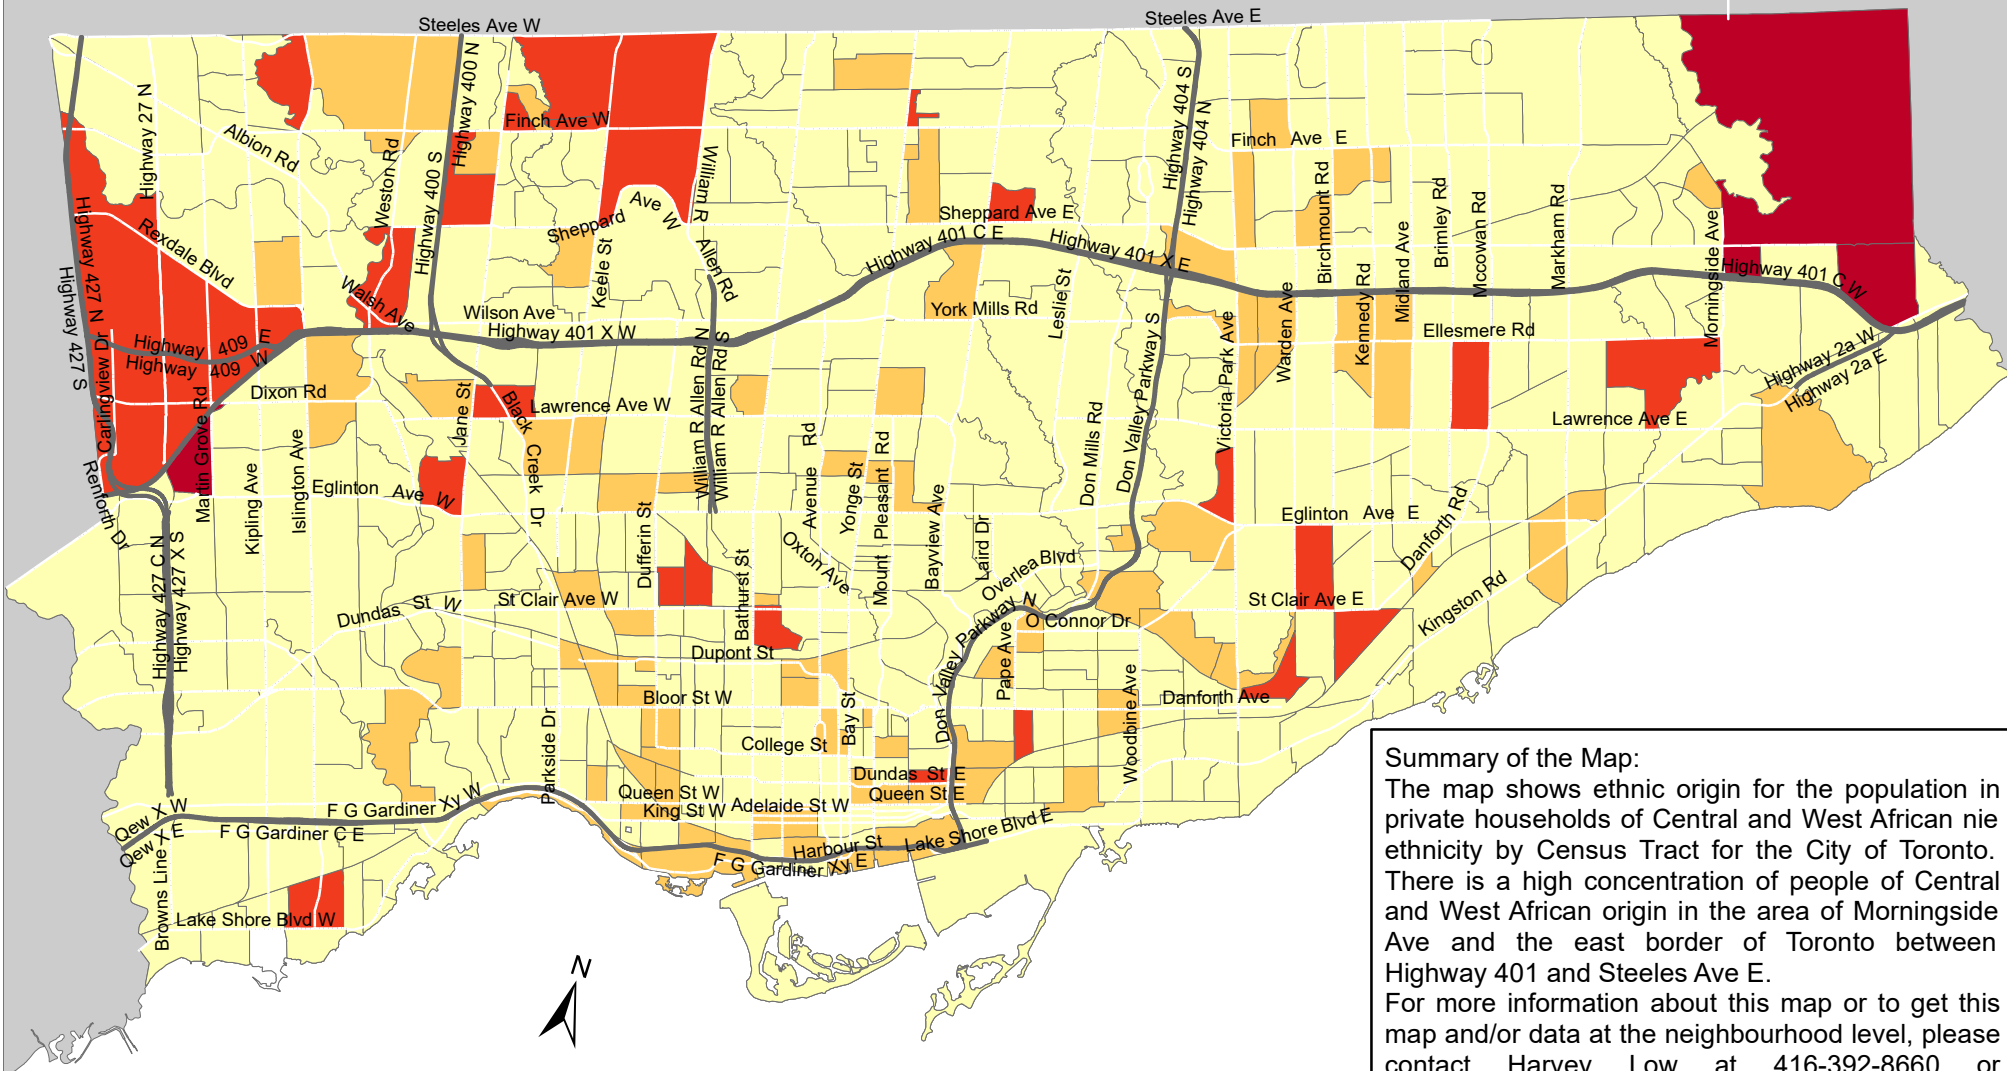

City of Toronto Ethnic Origin - Central and West African Origins, n.i.e 2016

Summary of the Map:
 The map shows ethnic origin for the population in private households of Central and West African nie ethnicity by Census Tract for the City of Toronto. There is a high concentration of people of Central and West African origin in the area of Morningside Ave and the east border of Toronto between Highway 401 and Steeles Ave E. For more information about this map or to get this map and/or data at the neighbourhood level, please contact Harvey Low at 416-392-8660 or harvey.low@toronto.ca.

Ethnic Origin - Central and West African n.i.e

- Not available/ No data
- Expressway
- Major Arterial

Source: City of Toronto; Statistics Canada 2016 Census.
 Copyright © 2018 City of Toronto. All Rights Reserved. Published: May 2018.
 Prepared by: Social Research and Analysis Unit. Contact: spar@toronto.ca.
 N.I.E = Not included elsewhere
 N.O.S = Not otherwise specified