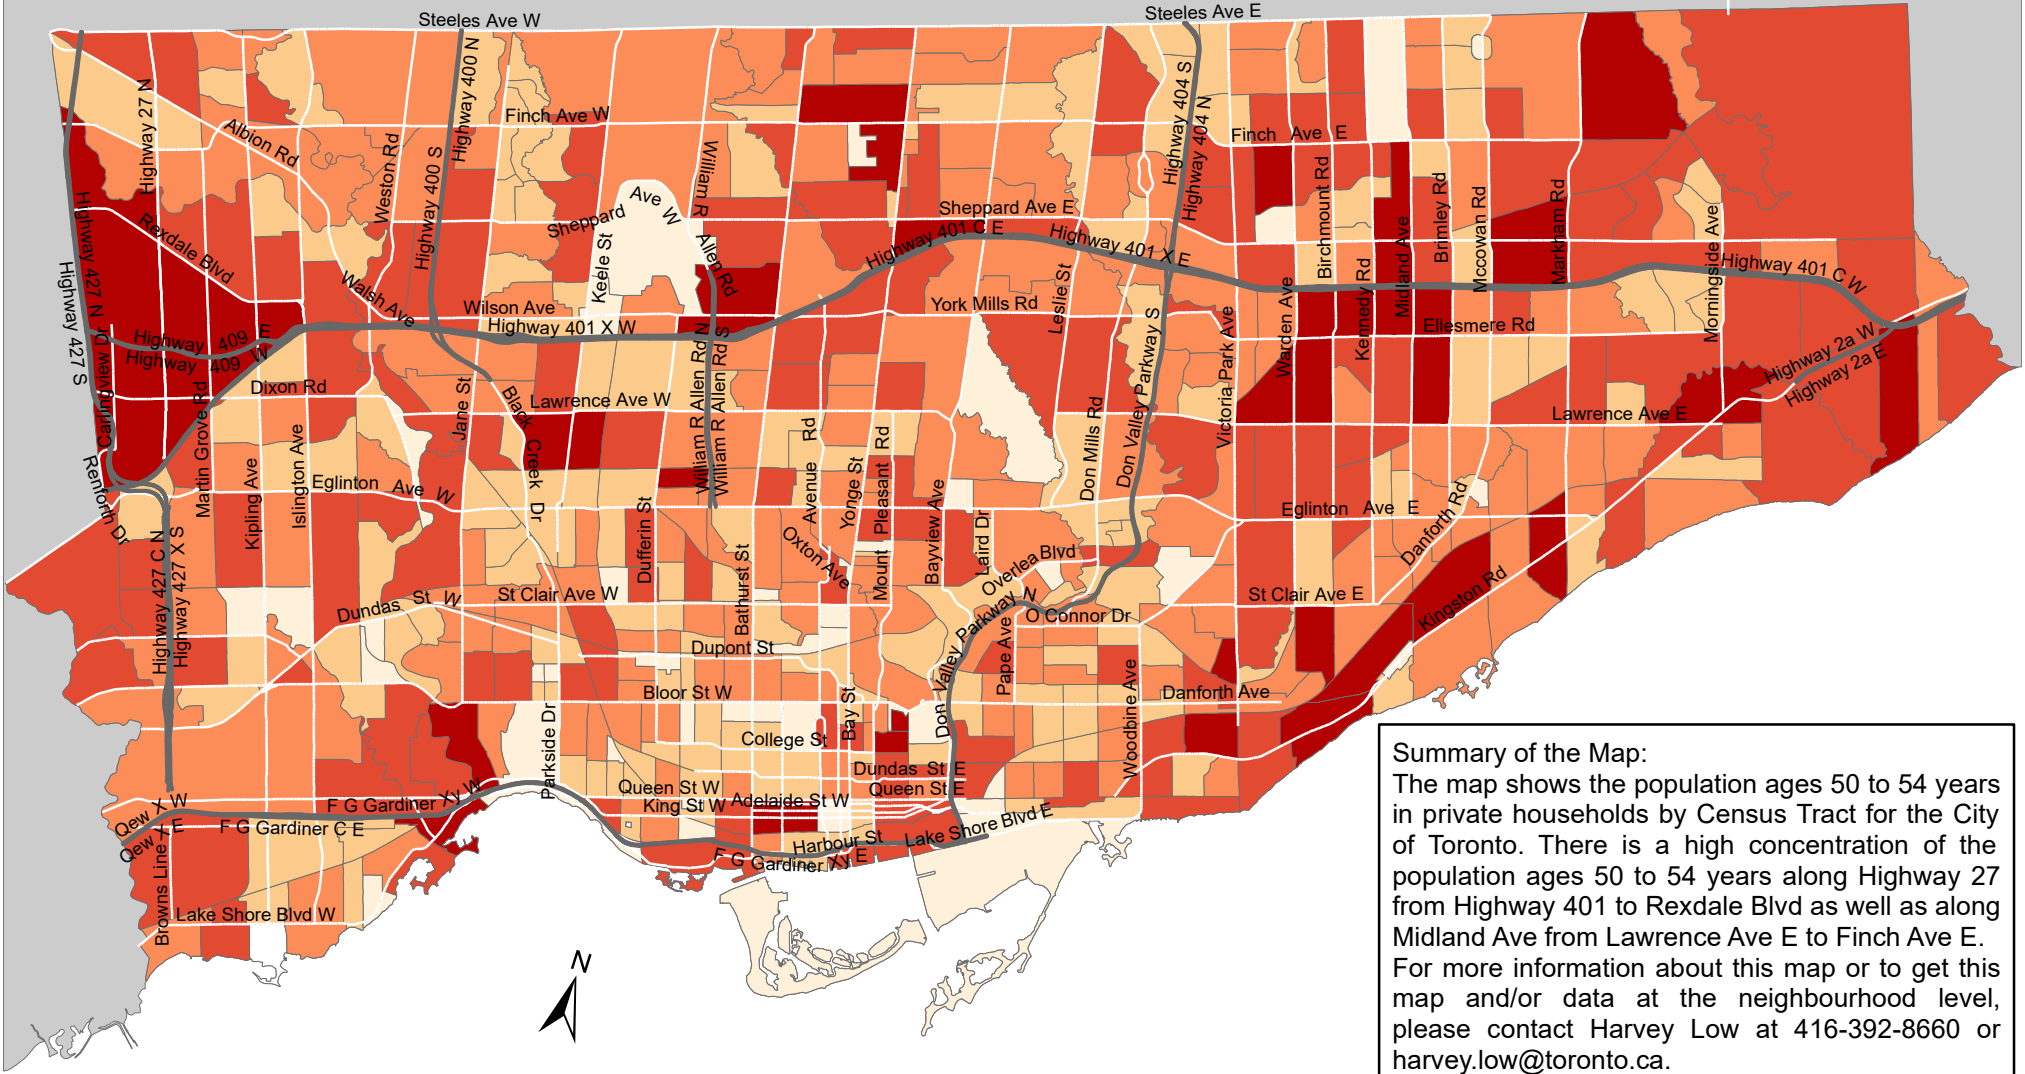

# City of Toronto Population - Population 50 to 54 Years 2016

**Summary of the Map:**  
 The map shows the population ages 50 to 54 years in private households by Census Tract for the City of Toronto. There is a high concentration of the population ages 50 to 54 years along Highway 27 from Highway 401 to Rexdale Blvd as well as along Midland Ave from Lawrence Ave E to Finch Ave E. For more information about this map or to get this map and/or data at the neighbourhood level, please contact Harvey Low at 416-392-8660 or [harvey.low@toronto.ca](mailto:harvey.low@toronto.ca).

## Population 50 to 54 Years

- 5 - 175
- 176 - 305
- 306 - 425
- 426 - 575
- 576 - 900

- Not available/ No data
- Expressway
- Major Arterial

Source: City of Toronto;  
 Statistics Canada 2016 Census.

Copyright © 2018 City of Toronto. All Rights Reserved.  
 Published: May 2018.