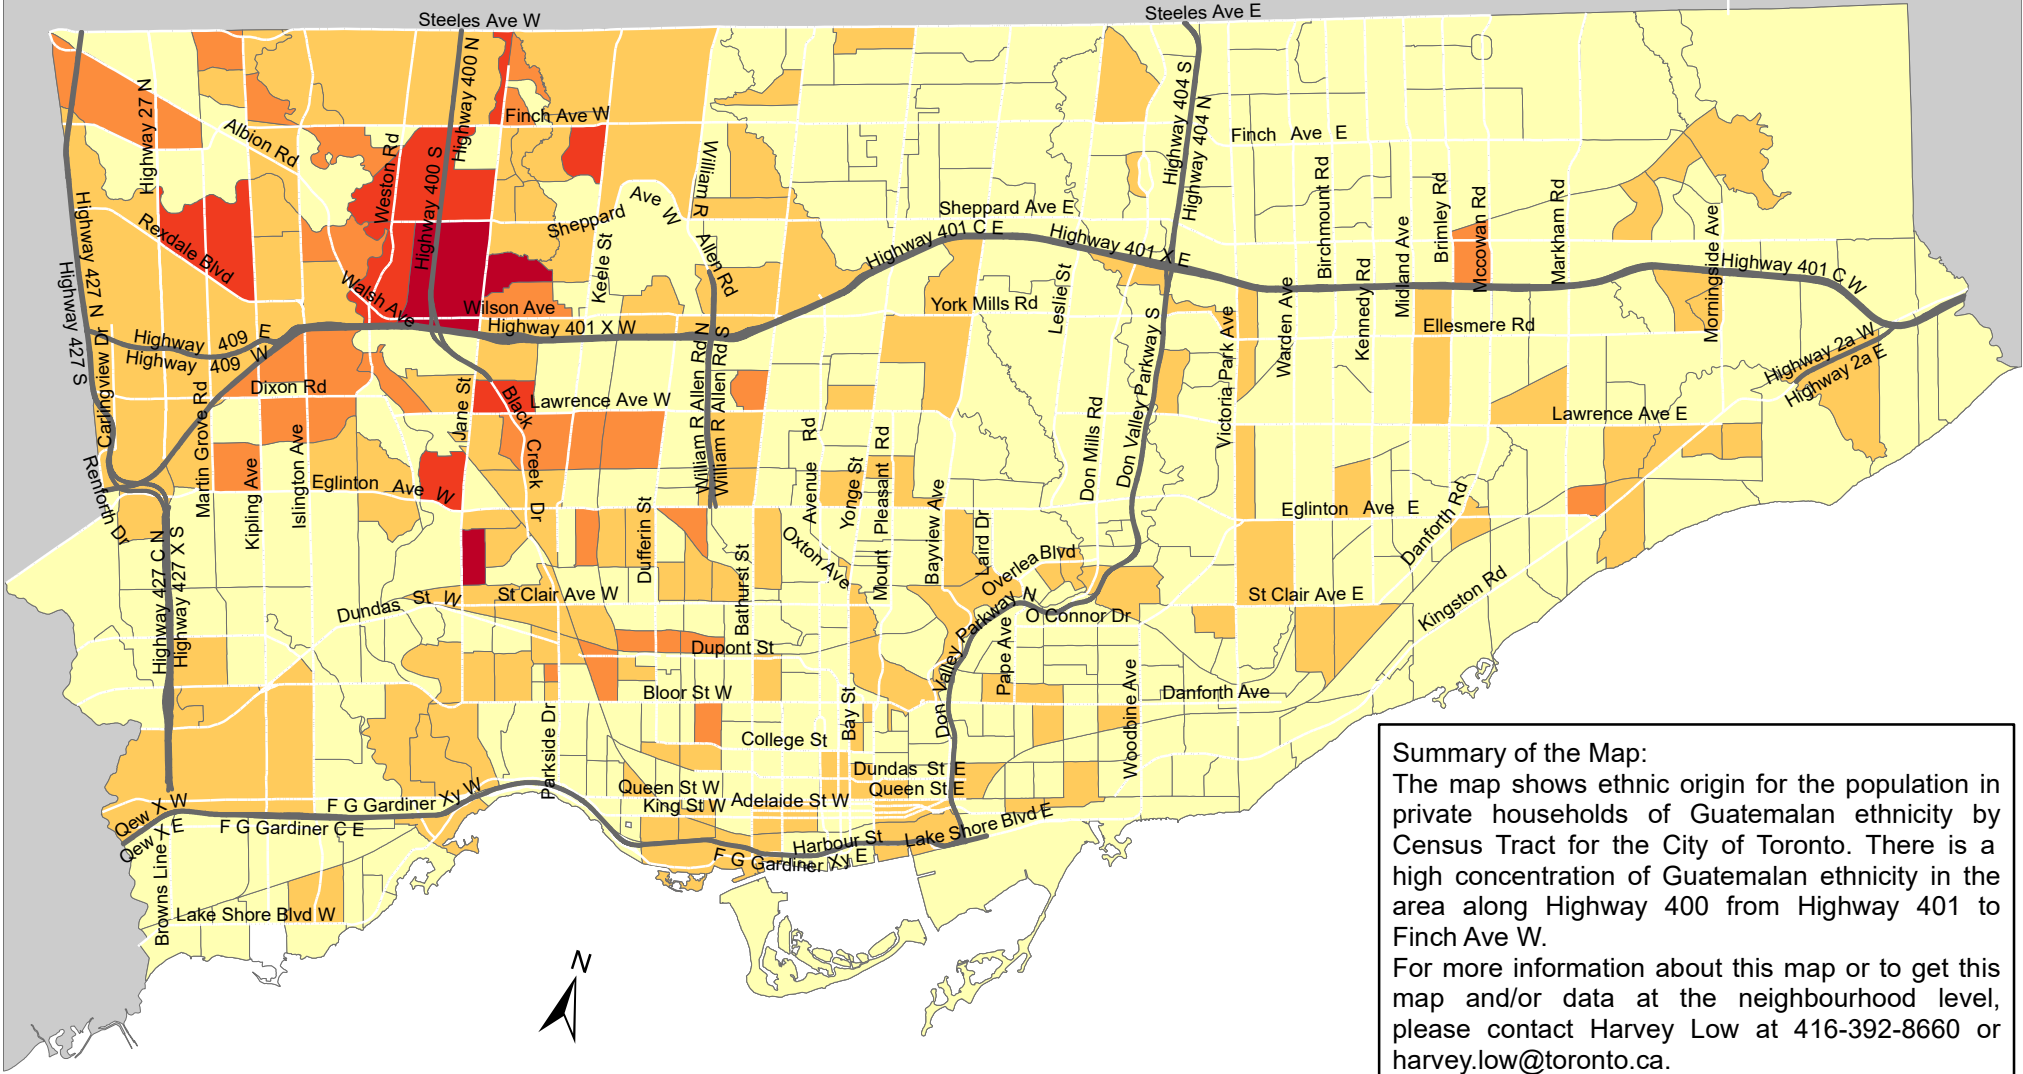

City of Toronto Ethnic Origin - Guatemalan 2016

Summary of the Map:
 The map shows ethnic origin for the population in private households of Guatemalan ethnicity by Census Tract for the City of Toronto. There is a high concentration of Guatemalan ethnicity in the area along Highway 400 from Highway 401 to Finch Ave W.
 For more information about this map or to get this map and/or data at the neighbourhood level, please contact Harvey Low at 416-392-8660 or harvey.low@toronto.ca.

Ethnic Origin - Guatemalan

	0		Not available/ No data
	1 - 20		Expressway
	21 - 45		Major Arterial
	46 - 65		
	66 - 125		

Source: City of Toronto; Statistics Canada 2016 Census.
 Copyright © 2018 City of Toronto. All Rights Reserved. Published: May 2018.
 Prepared by: Social Research and Analysis Unit. Contact: spar@toronto.ca.
 N.I.E - Not included elsewhere
 N.O.S - Not otherwise specified