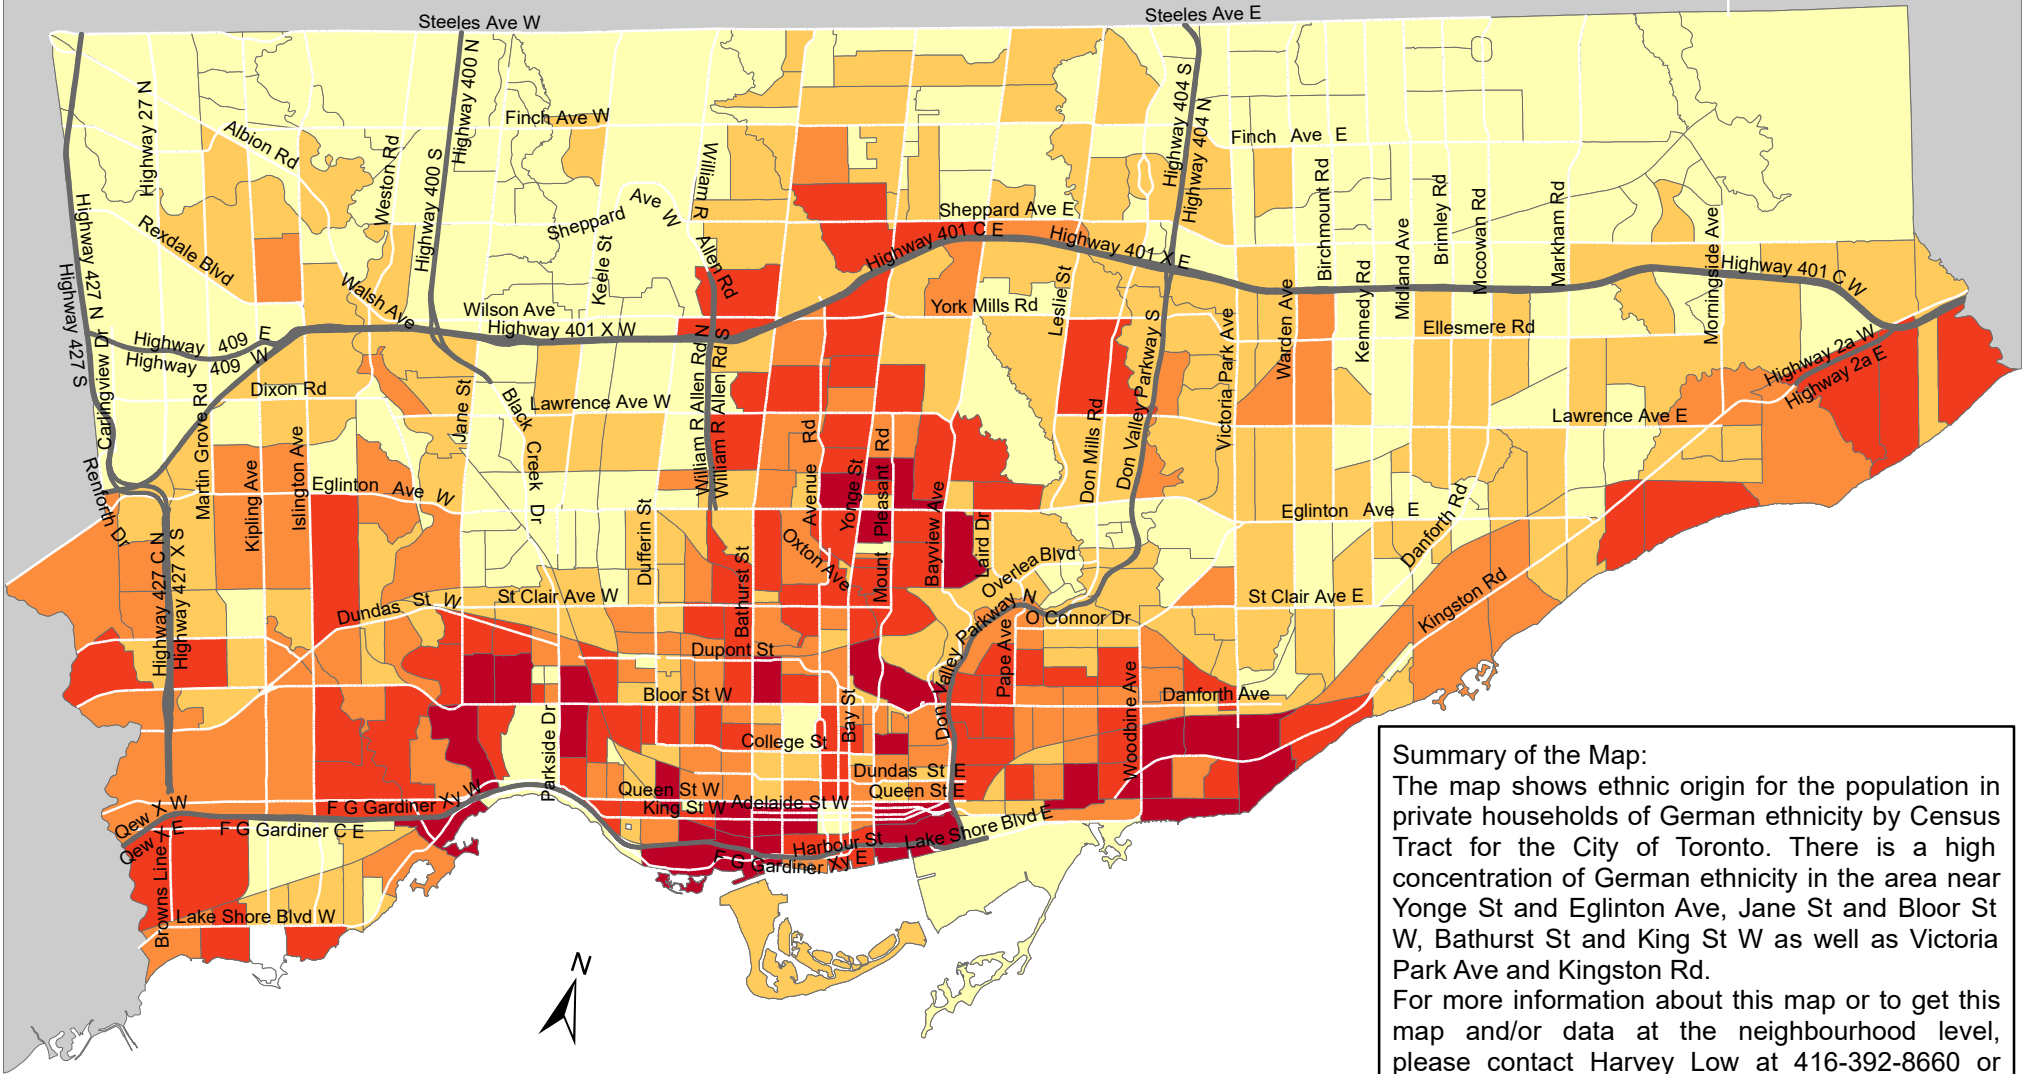

City of Toronto Ethnic Origin - German 2016

Summary of the Map:
 The map shows ethnic origin for the population in private households of German ethnicity by Census Tract for the City of Toronto. There is a high concentration of German ethnicity in the area near Yonge St and Eglinton Ave, Jane St and Bloor St W, Bathurst St and King St W as well as Victoria Park Ave and Kingston Rd.
 For more information about this map or to get this map and/or data at the neighbourhood level, please contact Harvey Low at 416-392-8660 or harvey.low@toronto.ca.