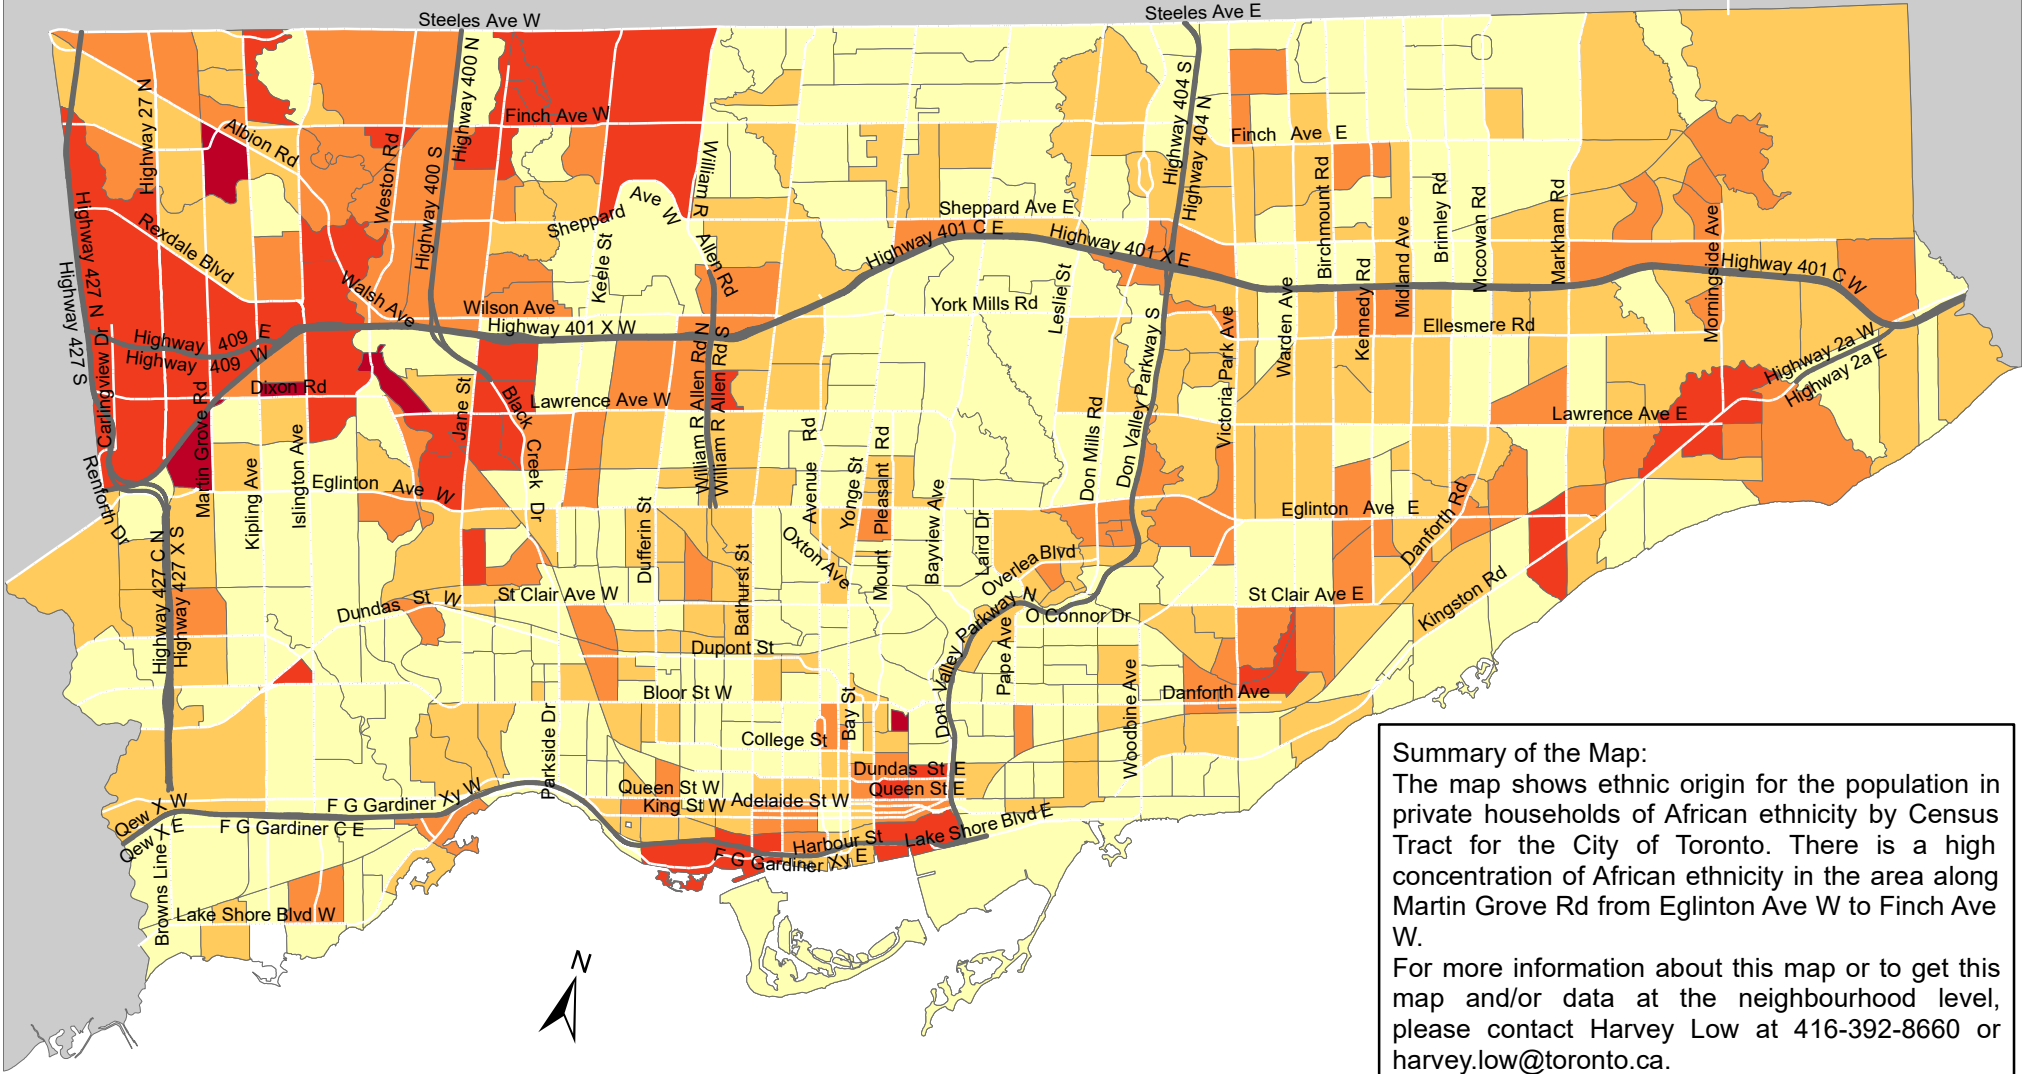

# City of Toronto Ethnic Origin - African 2016

**Summary of the Map:**  
 The map shows ethnic origin for the population in private households of African ethnicity by Census Tract for the City of Toronto. There is a high concentration of African ethnicity in the area along Martin Grove Rd from Eglinton Ave W to Finch Ave W.  
 For more information about this map or to get this map and/or data at the neighbourhood level, please contact Harvey Low at 416-392-8660 or [harvey.low@toronto.ca](mailto:harvey.low@toronto.ca).