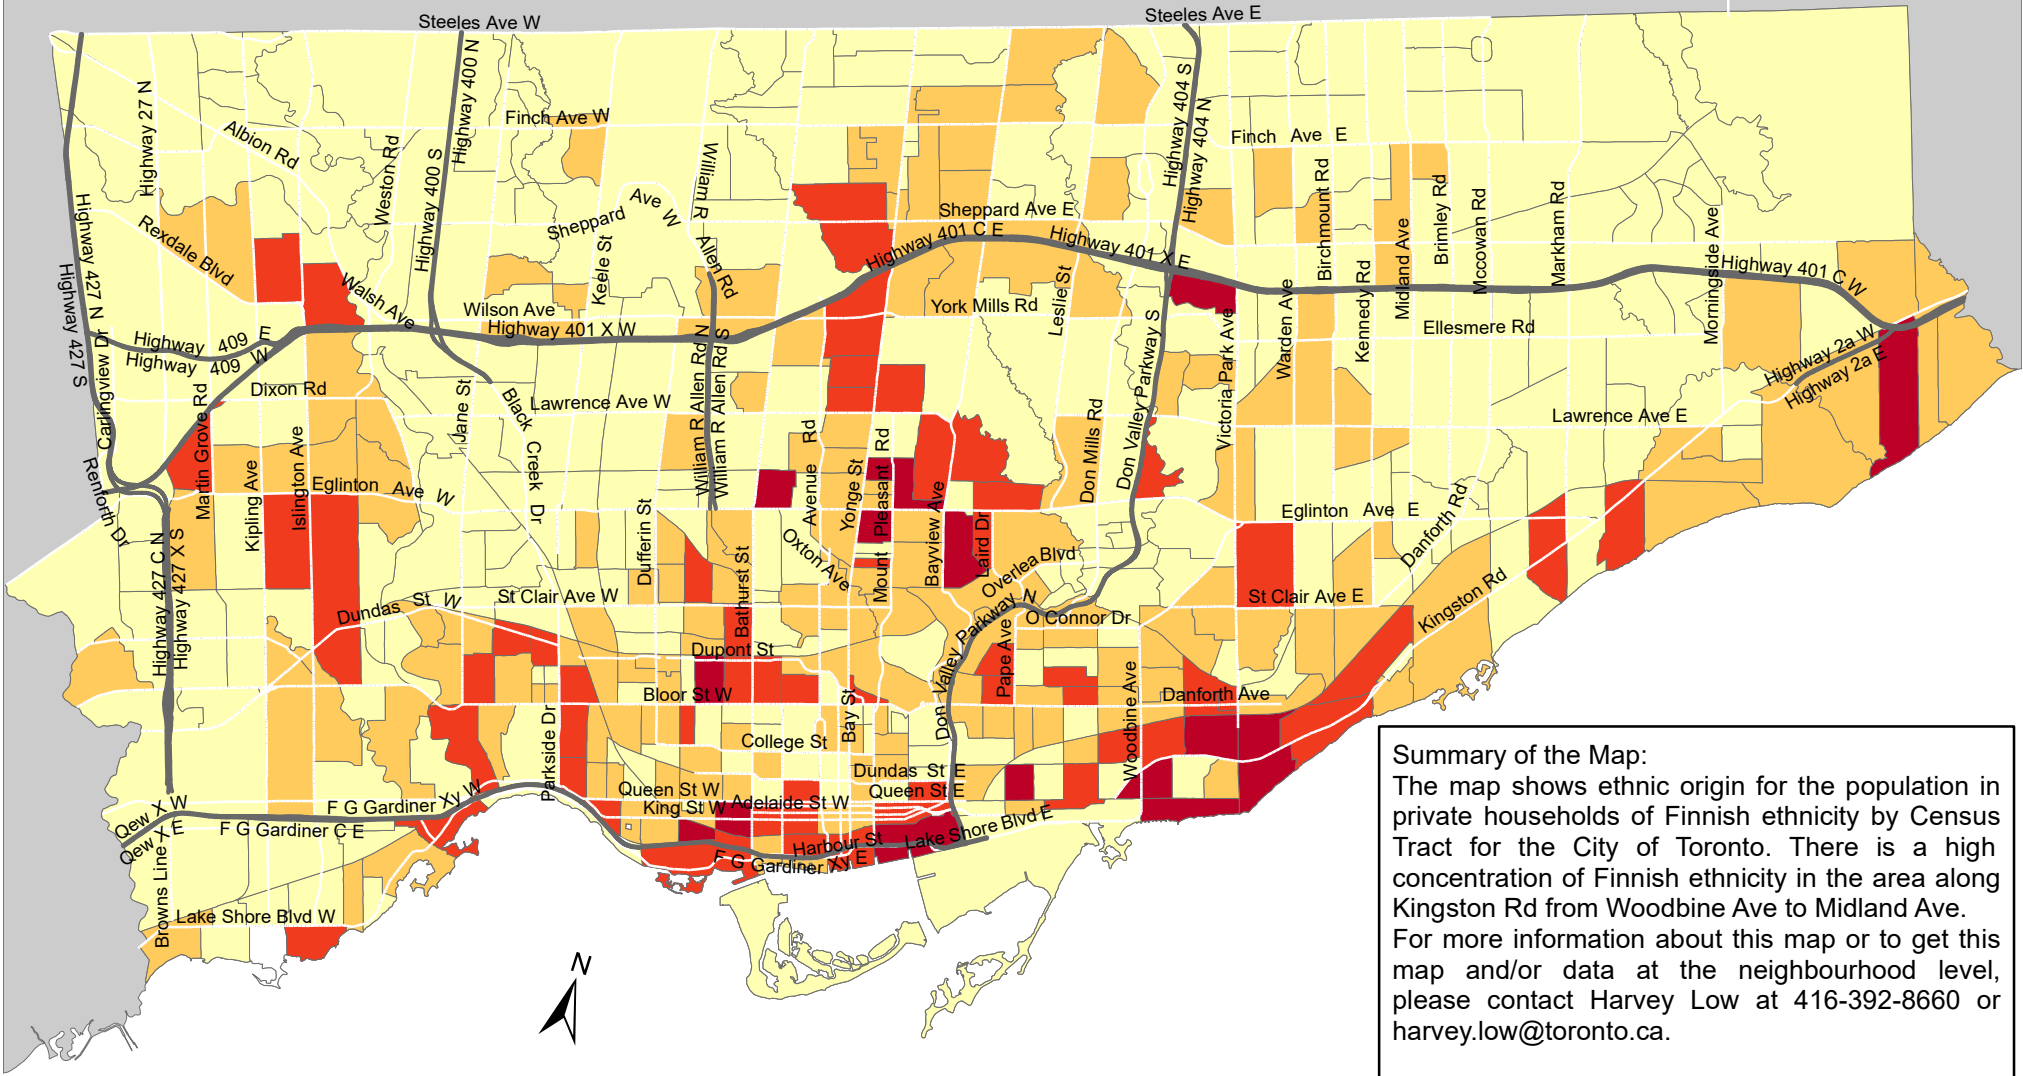

City of Toronto Ethnic Origin - Finnish 2016

Summary of the Map:
 The map shows ethnic origin for the population in private households of Finnish ethnicity by Census Tract for the City of Toronto. There is a high concentration of Finnish ethnicity in the area along Kingston Rd from Woodbine Ave to Midland Ave. For more information about this map or to get this map and/or data at the neighbourhood level, please contact Harvey Low at 416-392-8660 or harvey.low@toronto.ca.