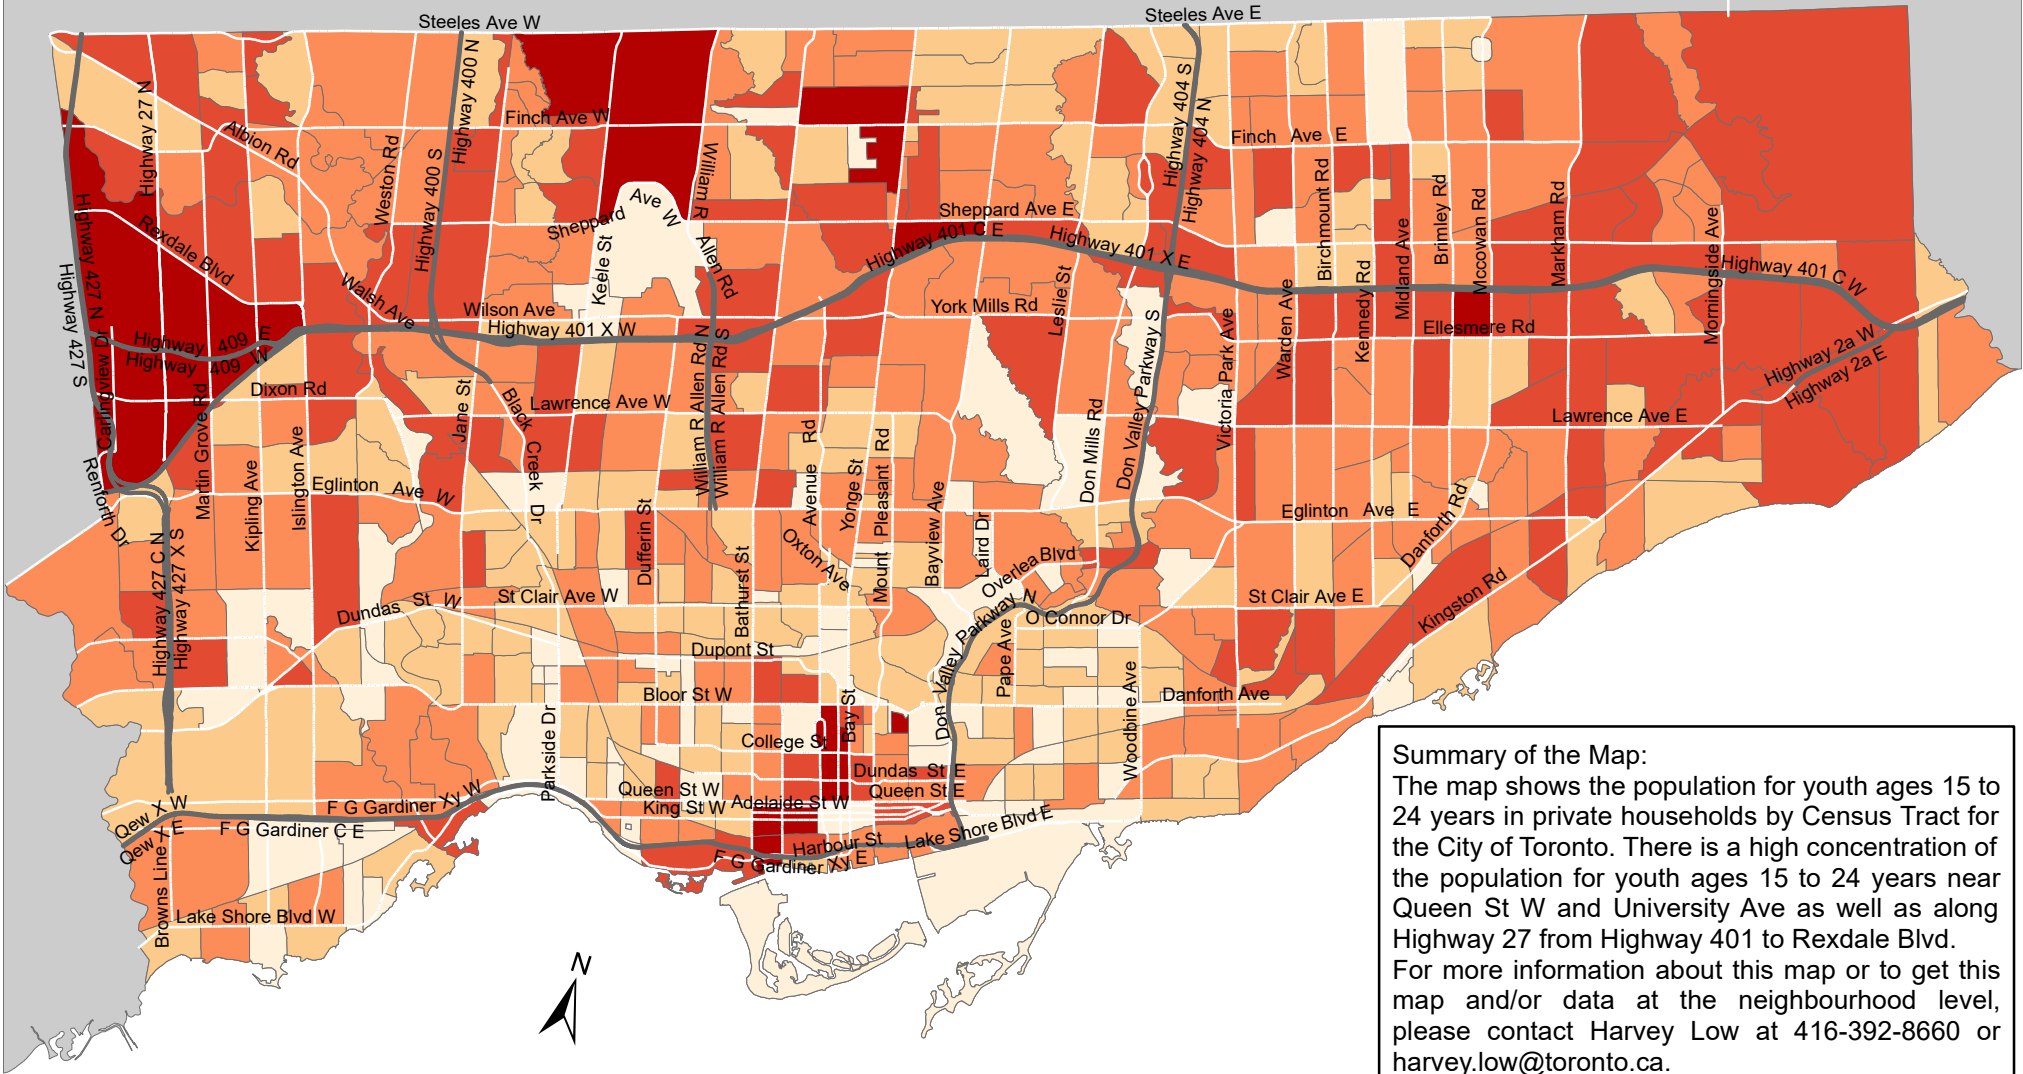

City of Toronto Population - Youth 15 to 24 Years 2016

Summary of the Map:
 The map shows the population for youth ages 15 to 24 years in private households by Census Tract for the City of Toronto. There is a high concentration of the population for youth ages 15 to 24 years near Queen St W and University Ave as well as along Highway 27 from Highway 401 to Rexdale Blvd. For more information about this map or to get this map and/or data at the neighbourhood level, please contact Harvey Low at 416-392-8660 or harvey.low@toronto.ca.

Youth 15 to 24 Years

- 0 - 320
- 321 - 535
- 536 - 790
- 791 - 1,260
- 1,261 - 3,030

- Not available/ No data
- Expressway
- Major Arterial

Source: City of Toronto;
 Statistics Canada 2016 Census.

Copyright © 2018 City of Toronto. All Rights Reserved.
 Published: May 2018.