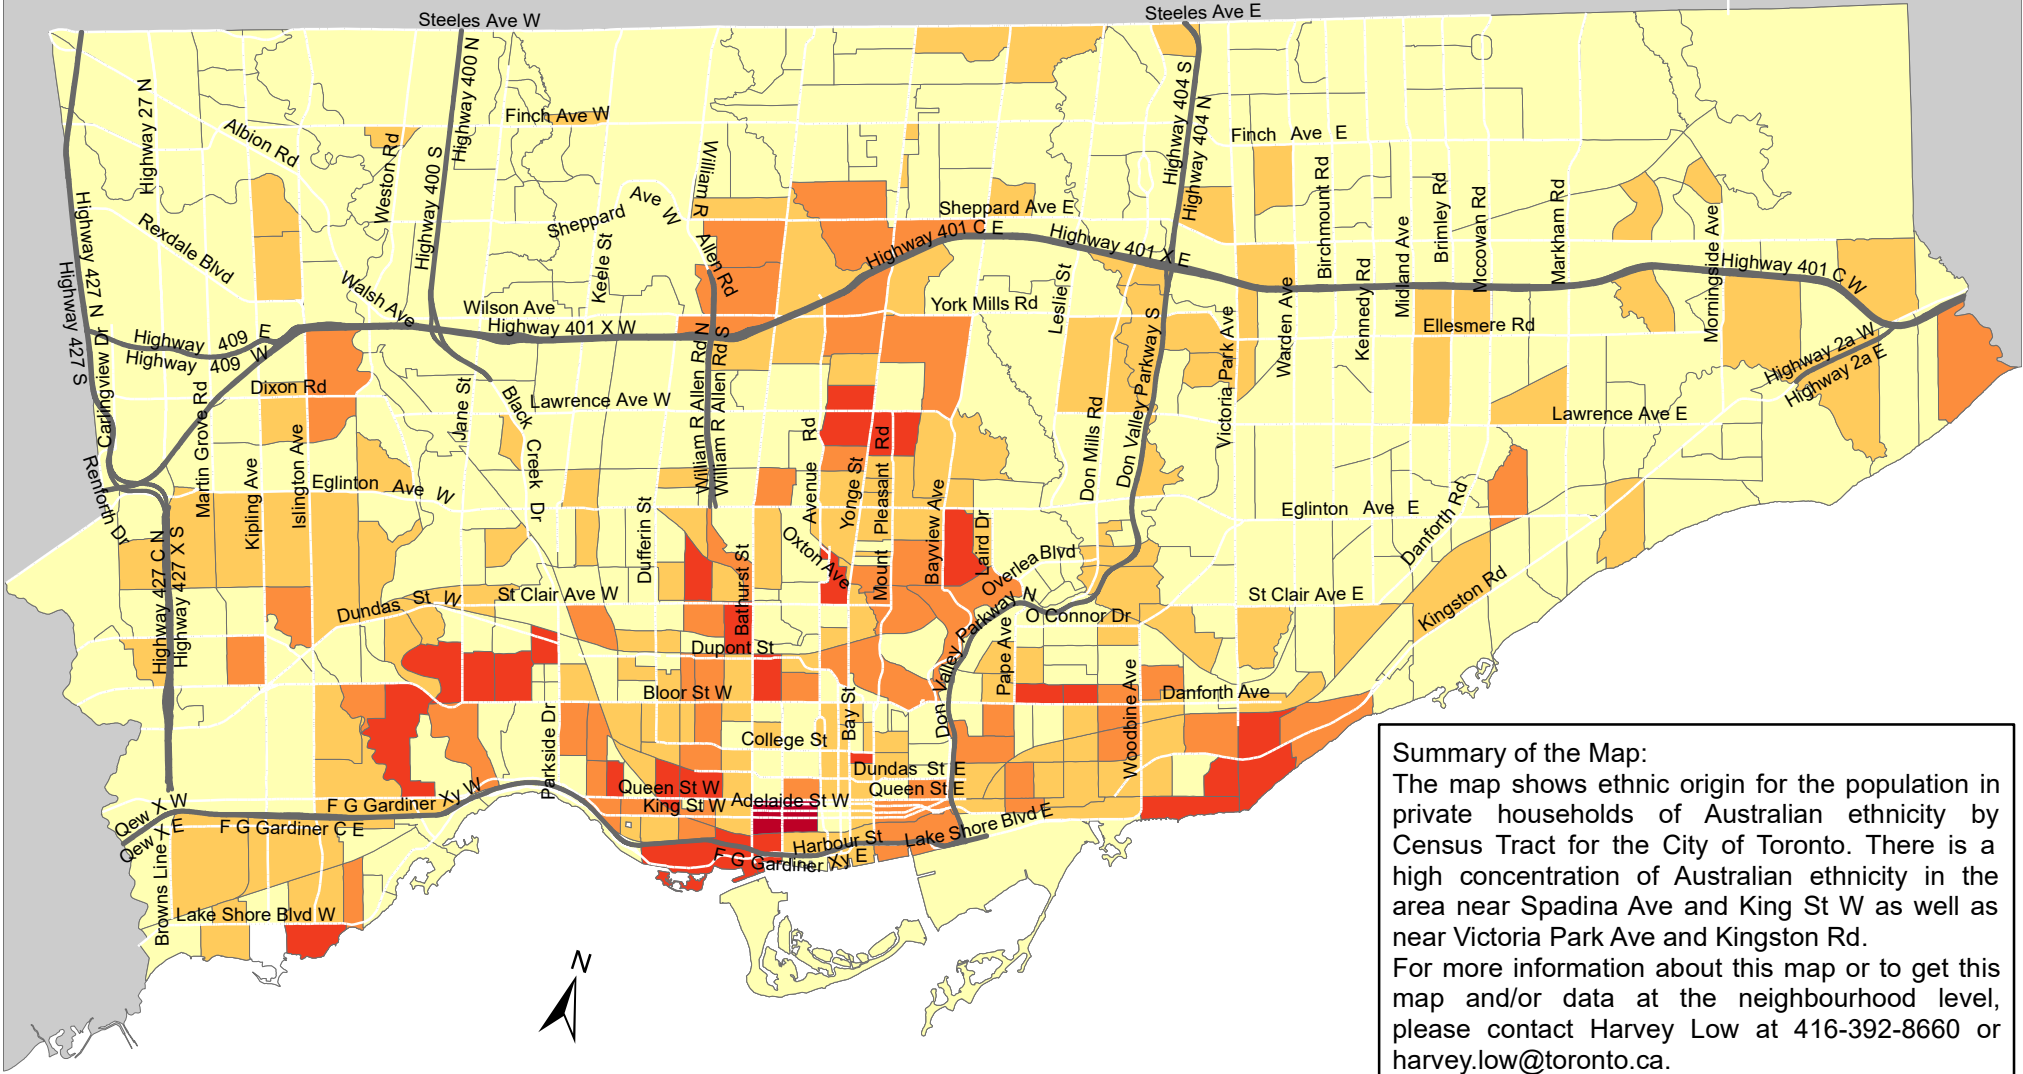

City of Toronto Ethnic Origin - Australian 2016

Summary of the Map:
 The map shows ethnic origin for the population in private households of Australian ethnicity by Census Tract for the City of Toronto. There is a high concentration of Australian ethnicity in the area near Spadina Ave and King St W as well as near Victoria Park Ave and Kingston Rd.
 For more information about this map or to get this map and/or data at the neighbourhood level, please contact Harvey Low at 416-392-8660 or harvey.low@toronto.ca.