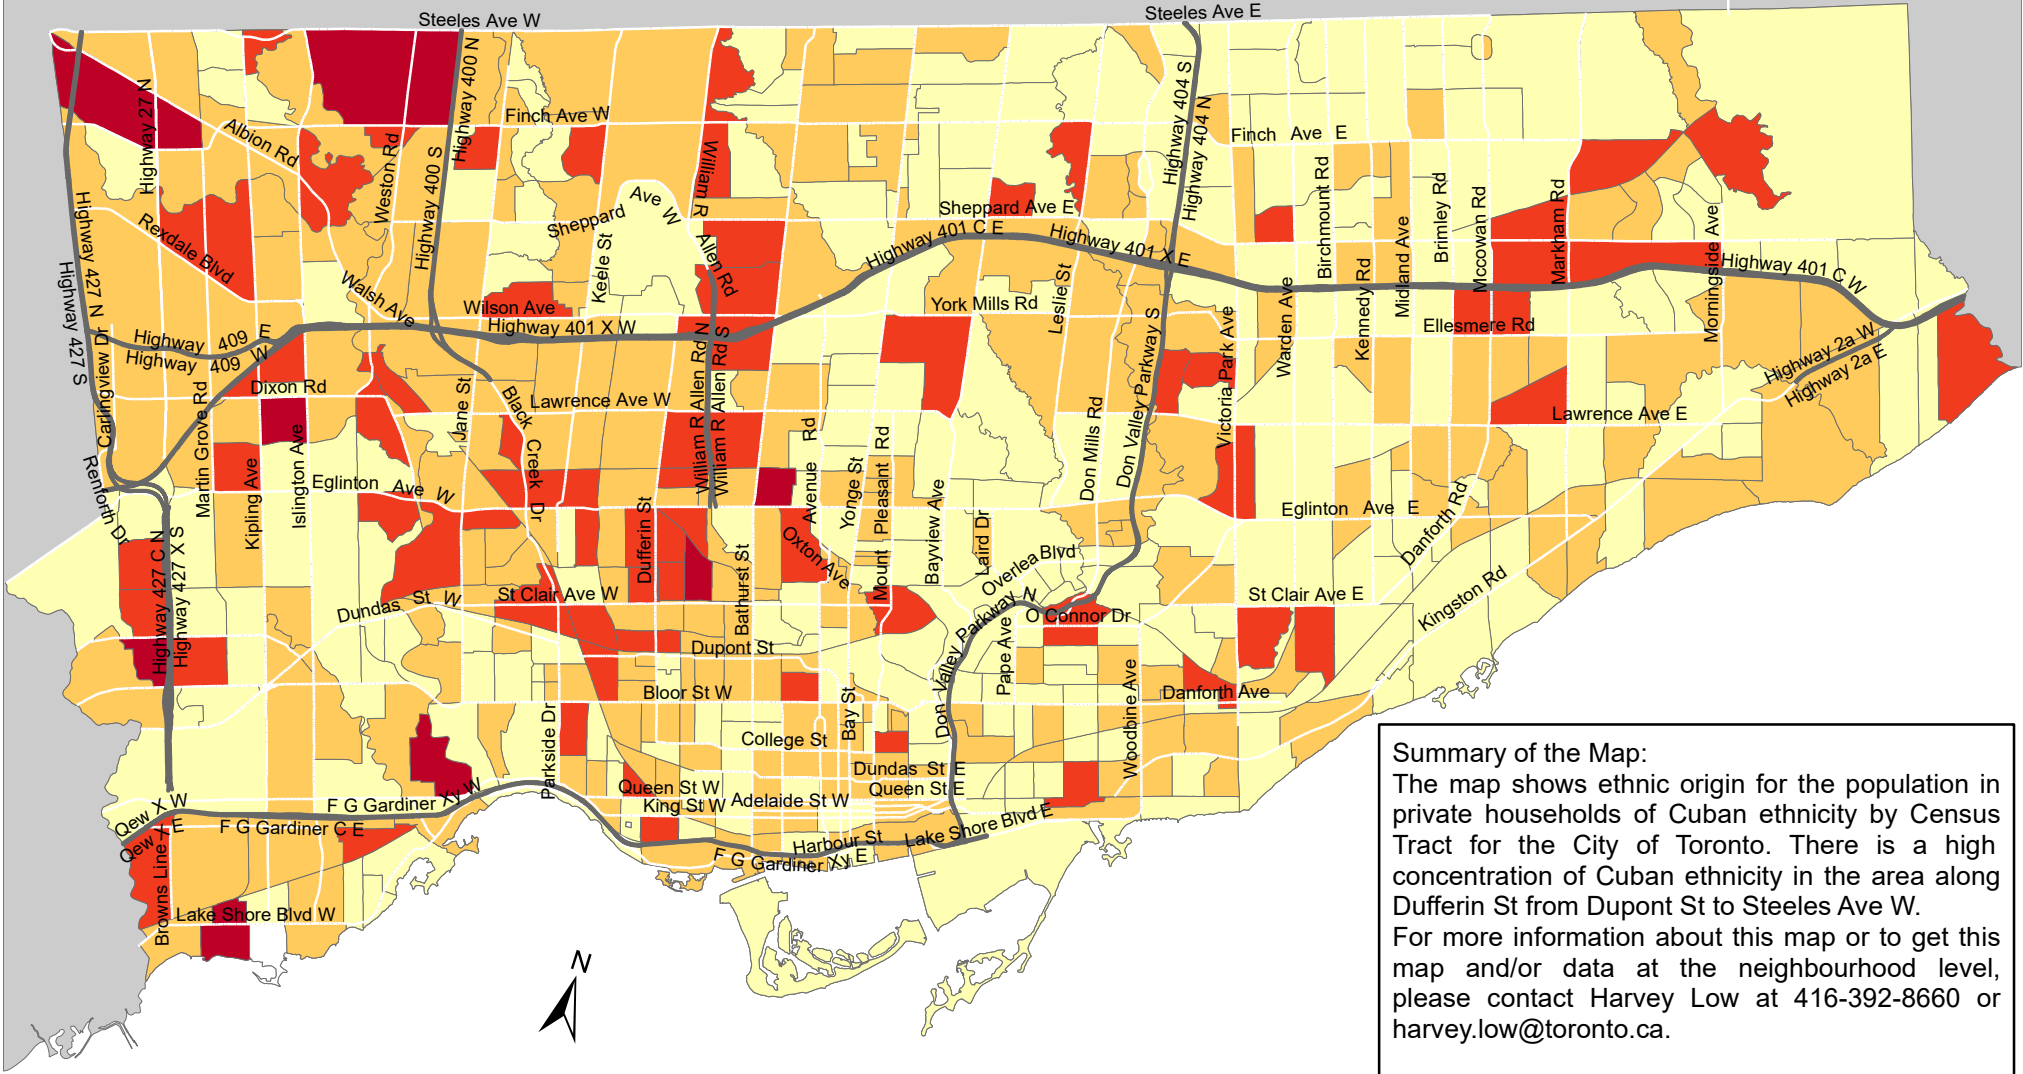

# City of Toronto Ethnic Origin - Cuban 2016

**Summary of the Map:**  
 The map shows ethnic origin for the population in private households of Cuban ethnicity by Census Tract for the City of Toronto. There is a high concentration of Cuban ethnicity in the area along Dufferin St from Dupont St to Steeles Ave W. For more information about this map or to get this map and/or data at the neighbourhood level, please contact Harvey Low at 416-392-8660 or [harvey.low@toronto.ca](mailto:harvey.low@toronto.ca).

**Ethnic Origin - Cuban**

	0		Not available/ No data
	1 - 20		Expressway
	21 - 45		Major Arterial
	46 - 70		

Source: City of Toronto; Statistics Canada 2016 Census.

Copyright © 2018 City of Toronto. All Rights Reserved. Published: May 2018.