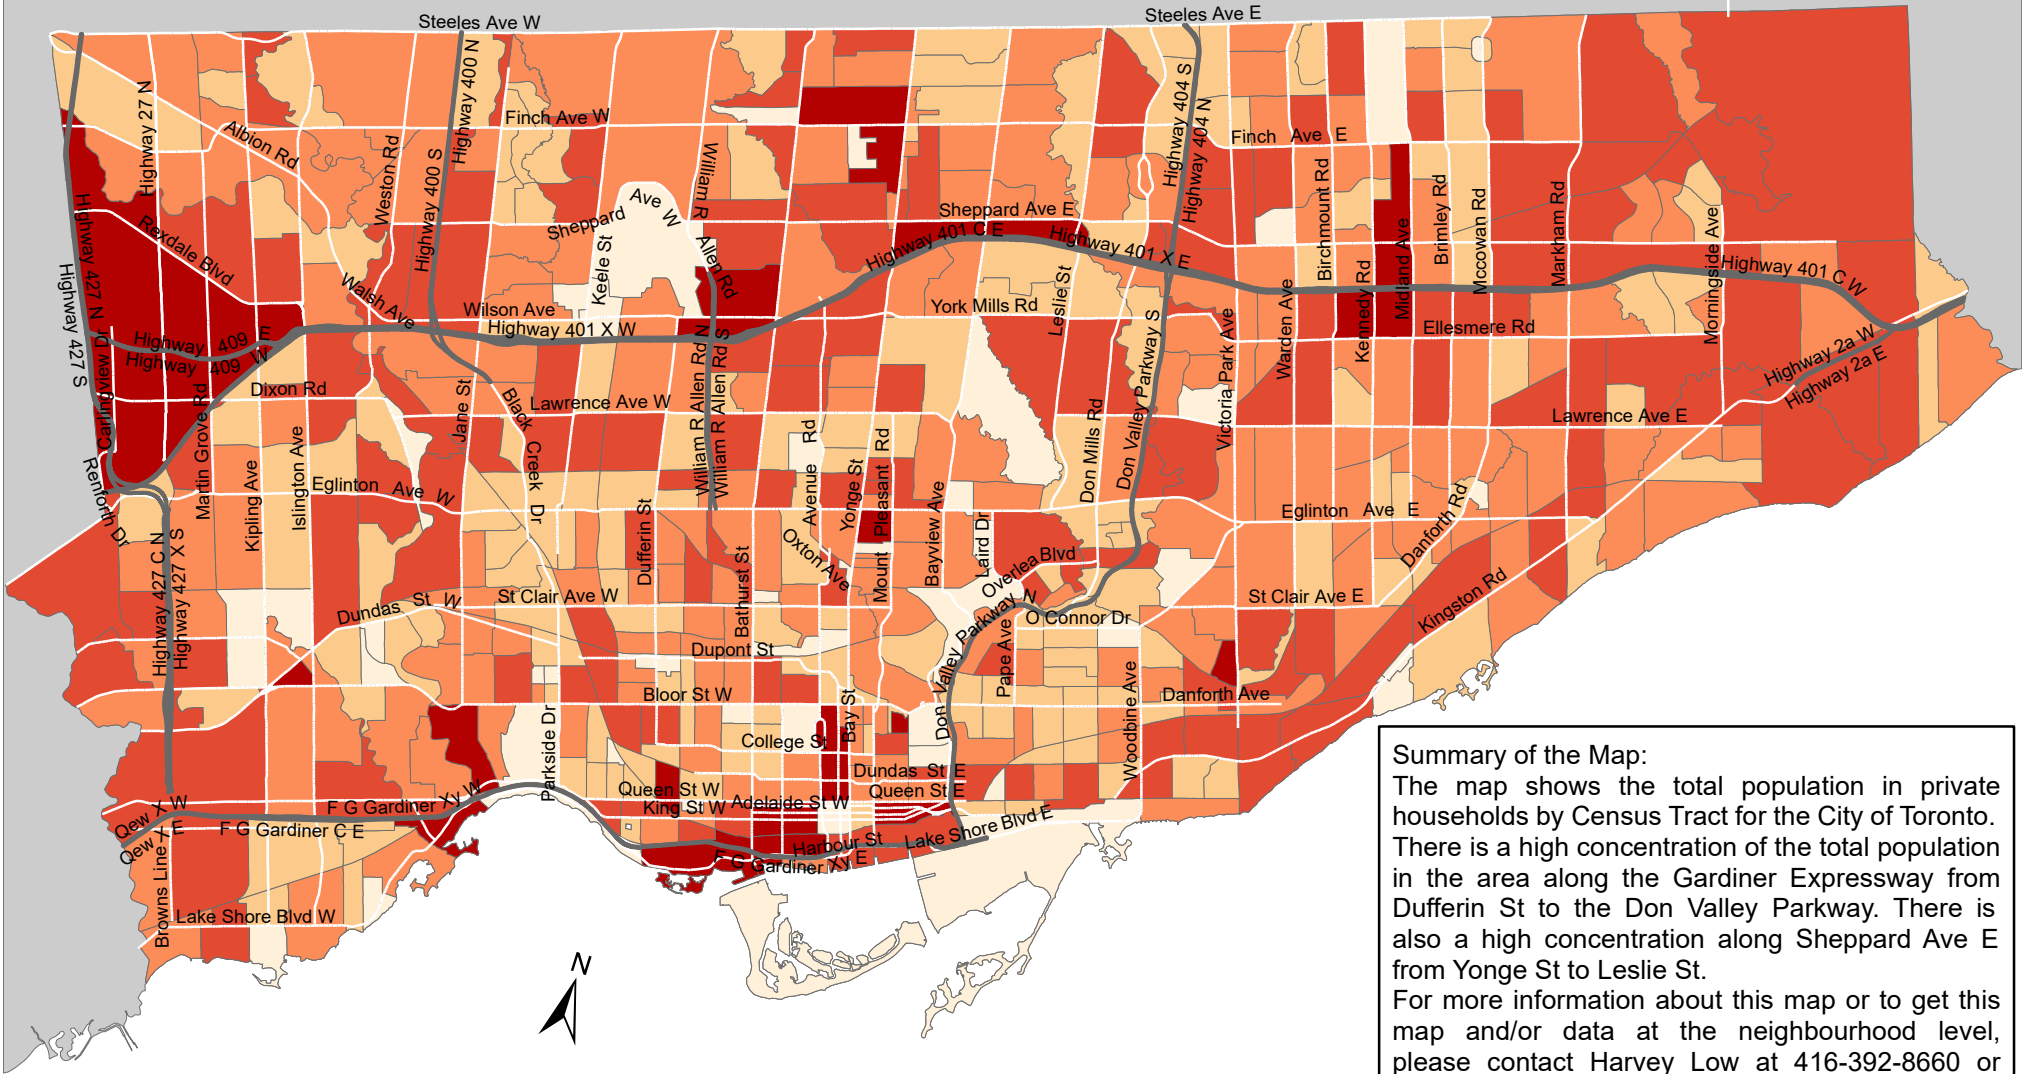

# City of Toronto Population - Total Population 2016

**Summary of the Map:**  
 The map shows the total population in private households by Census Tract for the City of Toronto. There is a high concentration of the total population in the area along the Gardiner Expressway from Dufferin St to the Don Valley Parkway. There is also a high concentration along Sheppard Ave E from Yonge St to Leslie St.  
 For more information about this map or to get this map and/or data at the neighbourhood level, please contact Harvey Low at 416-392-8660 or [harvey.low@toronto.ca](mailto:harvey.low@toronto.ca).

## Total population

- 64 - 2,429
- 2,430 - 4,167
- 4,168 - 5,770
- 5,771 - 8,126
- 8,127 - 17,549

Not available/ No data

- Expressway
- Major Arterial

Source: City of Toronto;  
 Statistics Canada 2016 Census.