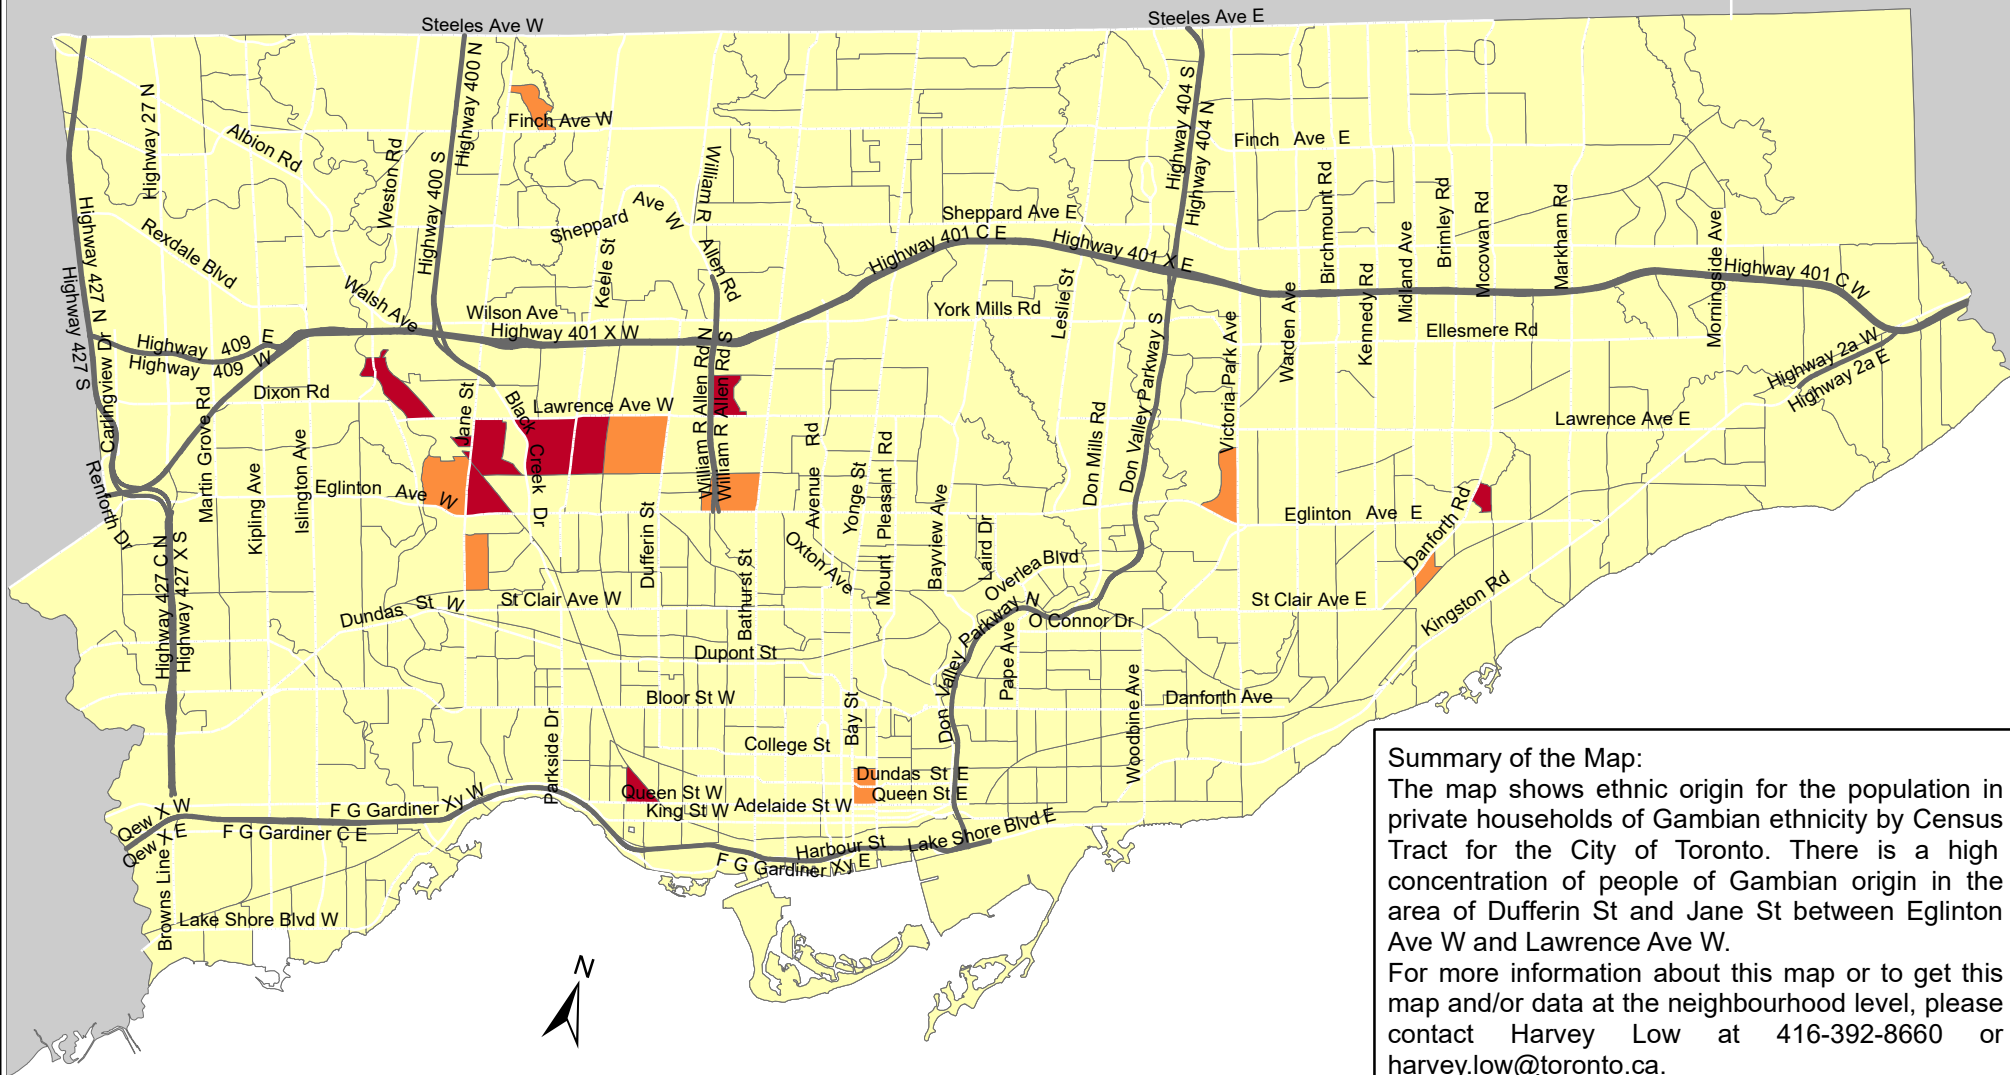

City of Toronto Ethnic Origin - Gambian 2016

Summary of the Map:
 The map shows ethnic origin for the population in private households of Gambian ethnicity by Census Tract for the City of Toronto. There is a high concentration of people of Gambian origin in the area of Dufferin St and Jane St between Eglinton Ave W and Lawrence Ave W. For more information about this map or to get this map and/or data at the neighbourhood level, please contact Harvey Low at 416-392-8660 or harvey.low@toronto.ca.

Ethnic Origin - Gambian

- 0
- 1 - 20
- 21 - 50

- Not available/ No data
- Expressway
- Major Arterial

Source: City of Toronto;
 Statistics Canada 2016 Census.

Copyright © 2018 City of Toronto. All Rights Reserved.
 Published: May 2018.