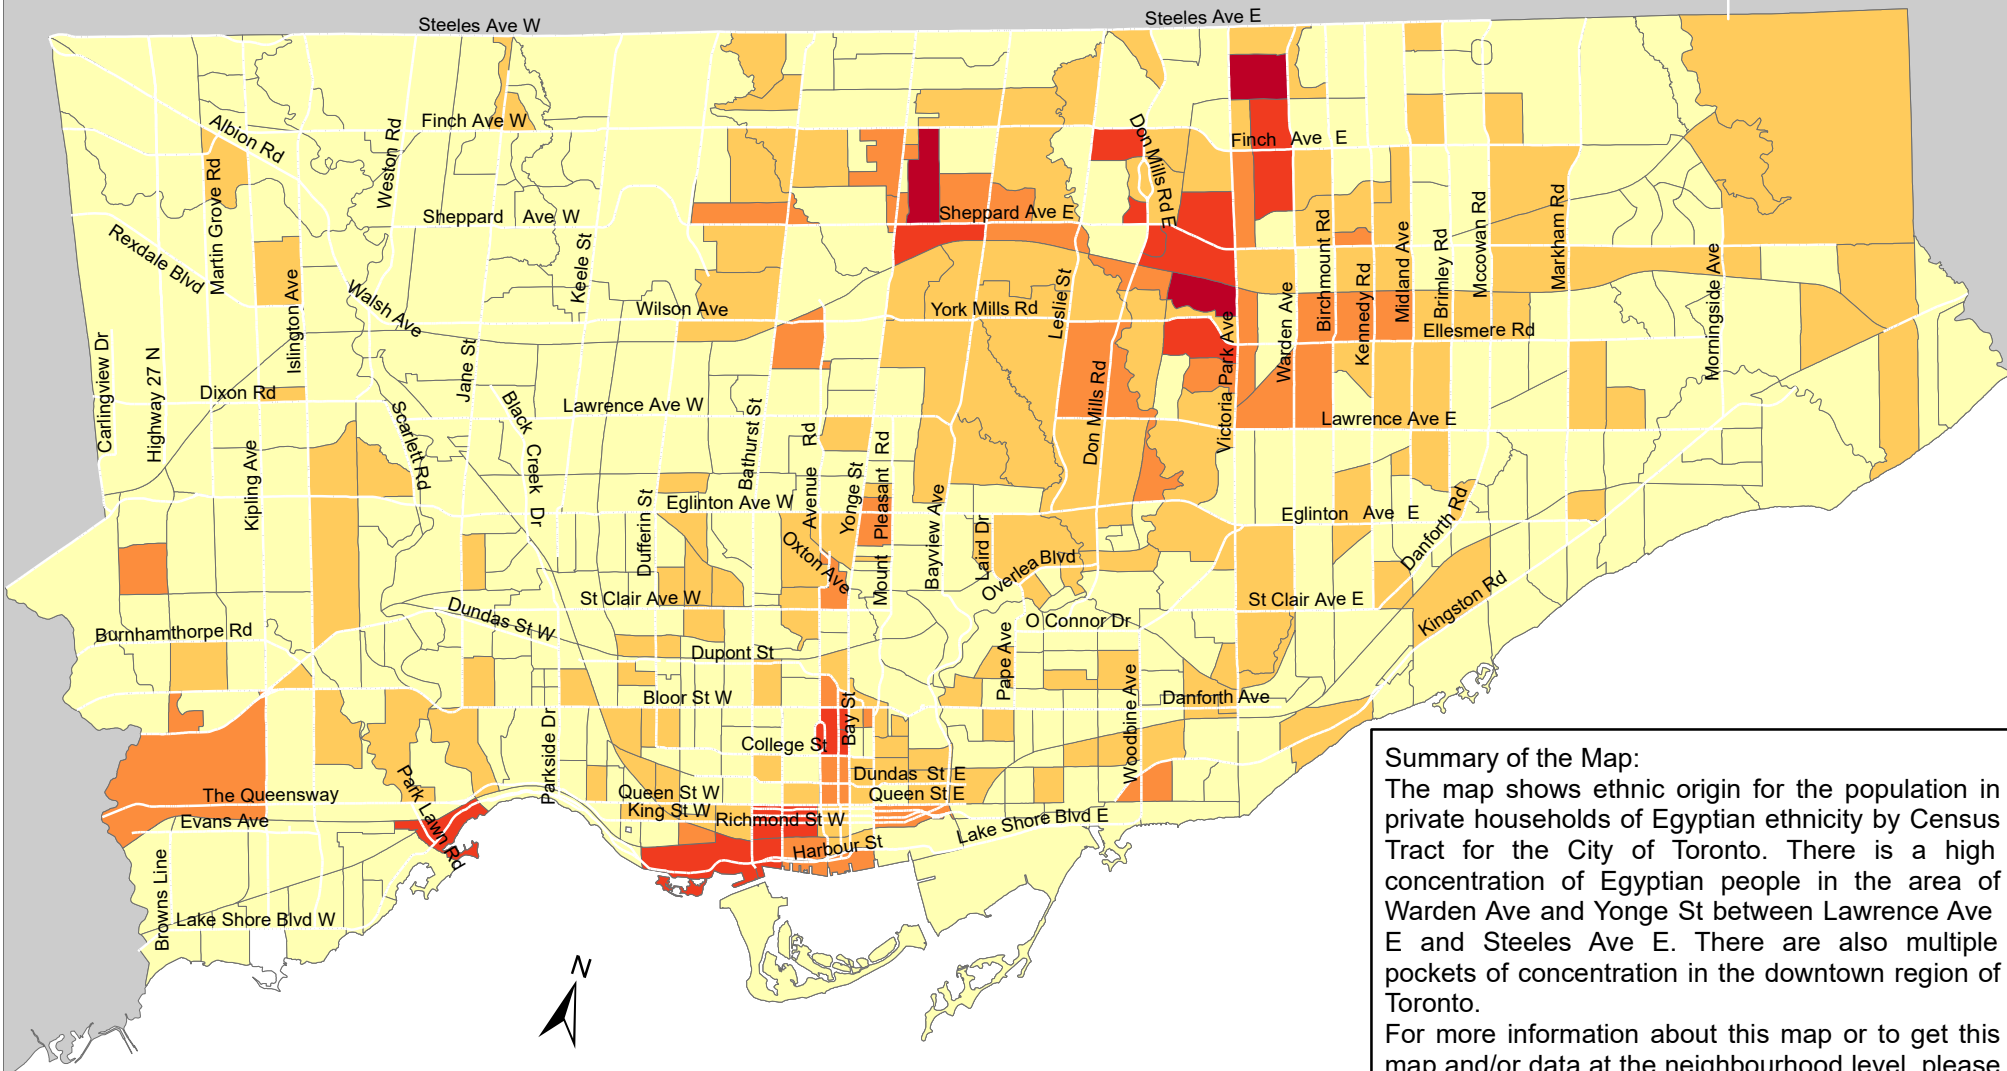

# City of Toronto Ethnic Origin - Egyptian 2016

**Summary of the Map:**  
 The map shows ethnic origin for the population in private households of Egyptian ethnicity by Census Tract for the City of Toronto. There is a high concentration of Egyptian people in the area of Warden Ave and Yonge St between Lawrence Ave E and Steeles Ave E. There are also multiple pockets of concentration in the downtown region of Toronto.  
 For more information about this map or to get this map and/or data at the neighbourhood level, please contact Harvey Low at 416-392-8660 or [harvey.low@toronto.ca](mailto:harvey.low@toronto.ca).

**Ethnic Origin - Egyptian**

	0 - 15		Not available/ No data
	16 - 45		Expressway
	46 - 85		Major Arterial
	86 - 140		
	141 - 215		

Source: City of Toronto; Statistics Canada 2016 Census.  
 Copyright © 2018 City of Toronto. All Rights Reserved. Published: May 2018.  
 Prepared by: Social Research and Analysis Unit. Contact: [spar@toronto.ca](mailto:spar@toronto.ca).  
 N.I.E = Not included elsewhere  
 N.O.S = Not otherwise specified